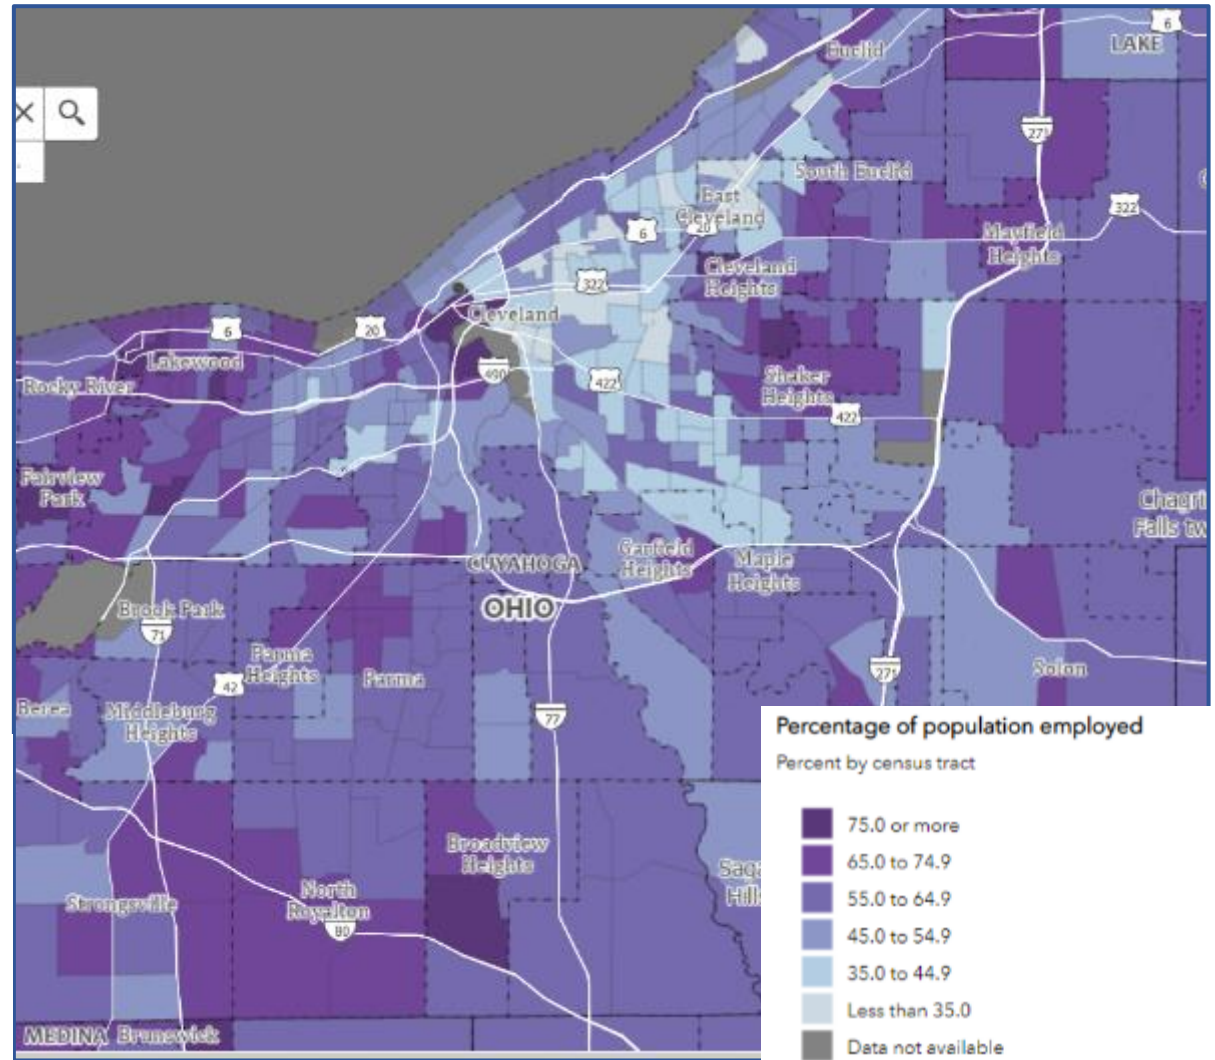

Source: 2017-2021 5-Year American Community Survey (ACS) Estimates, U.S. Census Bureau

U.S. Census Bureau **esri** POWERED BY

About

The **ACCESS BROADBAND Dashboard** includes 21 thematic maps to explore. It allows users to analyze maps displaying broadband access statistics and select social and economic indicators. Indicators include statistics on employment, small business establishments, wages and income, poverty, home values, population change and migration, educational attainment, and Real Gross Domestic Product (GDP). Note that some indicators may not have data available for all mapped areas.

Categories of Statistics in the Dashboard

- Broadband
- Education
- Income
- Population Change
- Economic
- Business

First, you will see a map of U.S. states

Zoom in to see U.S. counties

Zoom in to see the county where Rochester, NY is located

Click on a tract to view a pop-up with statistics

Flipping quickly between maps helps us notice patterns

Live Demonstration

Get in Touch With Us

Joli Golden

U.S. Census Bureau

Data Dissemination and Training Branch