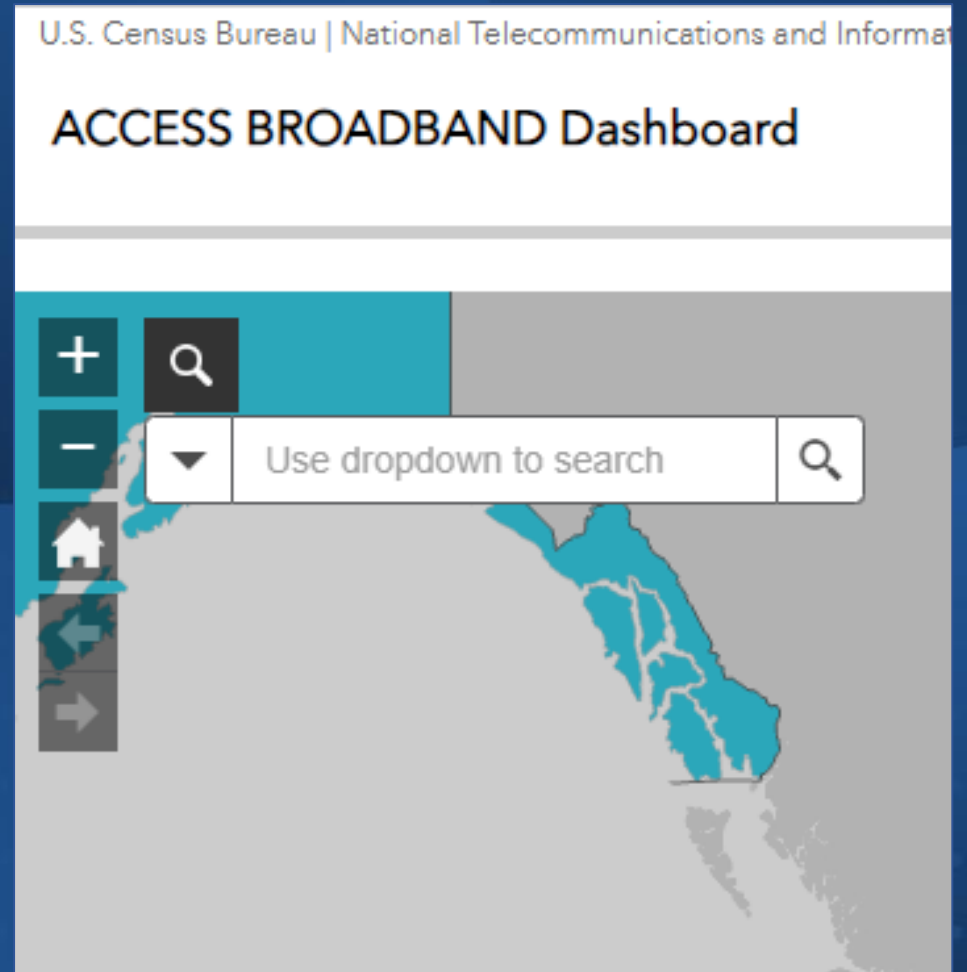

Available Geographies

- States
- Counties
- Census tract
- Puerto Rico