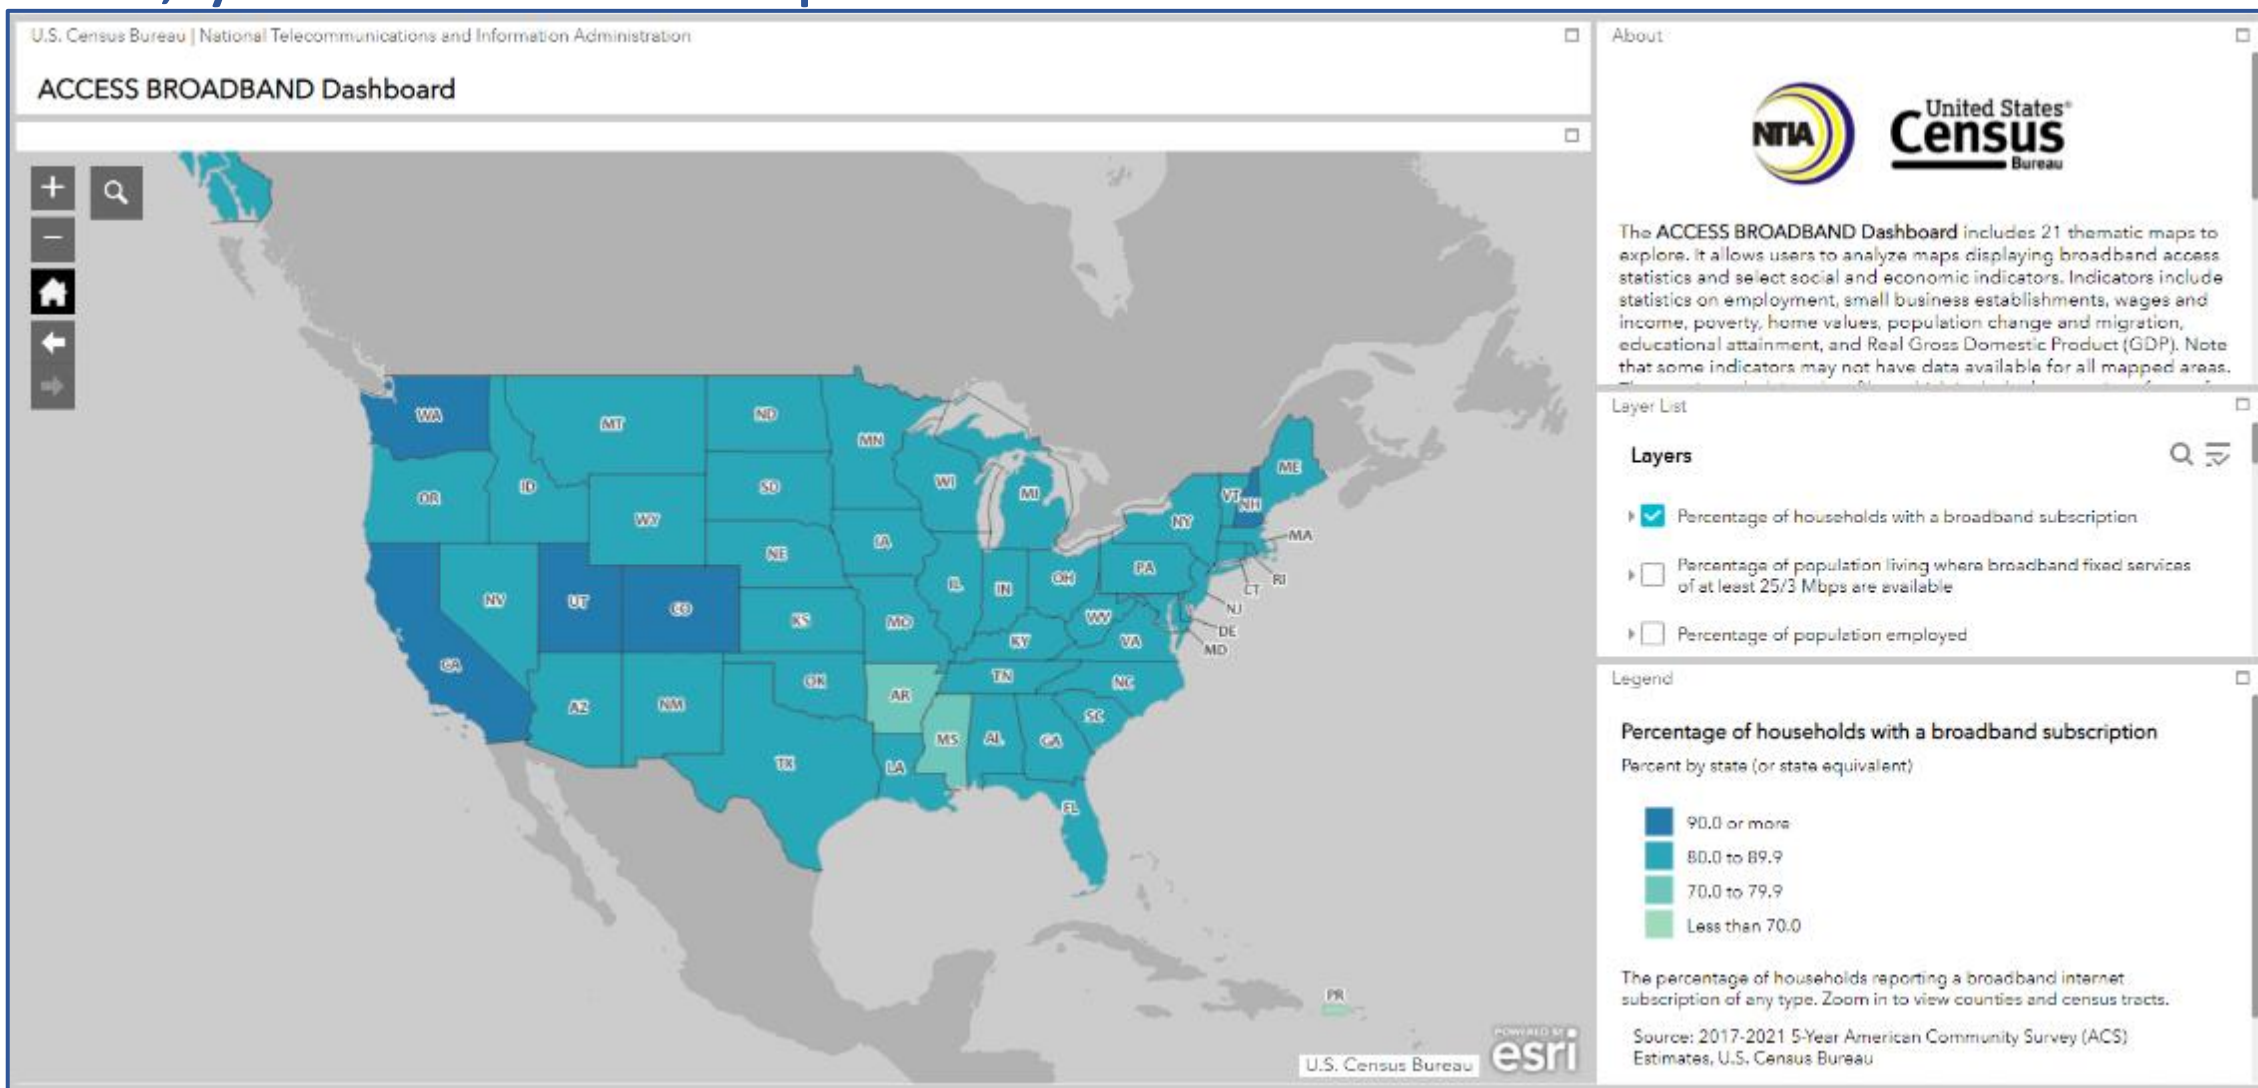

ACCESS BROADBAND Dashboard - Purpose

The ACCESS BROADBAND dashboard helps policymakers and the public assess how changes in broadband availability and adoption could influence local economies.

Available Geographies

- States
- Counties
- Census tract
- Puerto Rico

Data Sources in the ACCESS BROADBAND Dashboard by Federal Agency

U.S. Census Bureau

- American Community Survey
- Small Area Income and Poverty Estimate (SAIPE) Program
- County Business Patterns
- Business Dynamic Statistics
- Statistics of U.S. Businesses
- Population Estimates Program

Bureau of Labor Statistics

- Quarterly Census of Employment and Wages
- Local Area Unemployment Statistics

Bureau of Economic Analysis

- Regional Economic Accounts

Federal Communications Commission

- Annual Broadband Deployment Report (Form 477)

Categories of Statistics in the Dashboard

- Broadband
- Education
- Income
- Population Change
- Economic
- Business

First, you will see a map of U.S. states

Zoom in to see U.S. counties

Zoom in to see the county where Rochester, NY is located