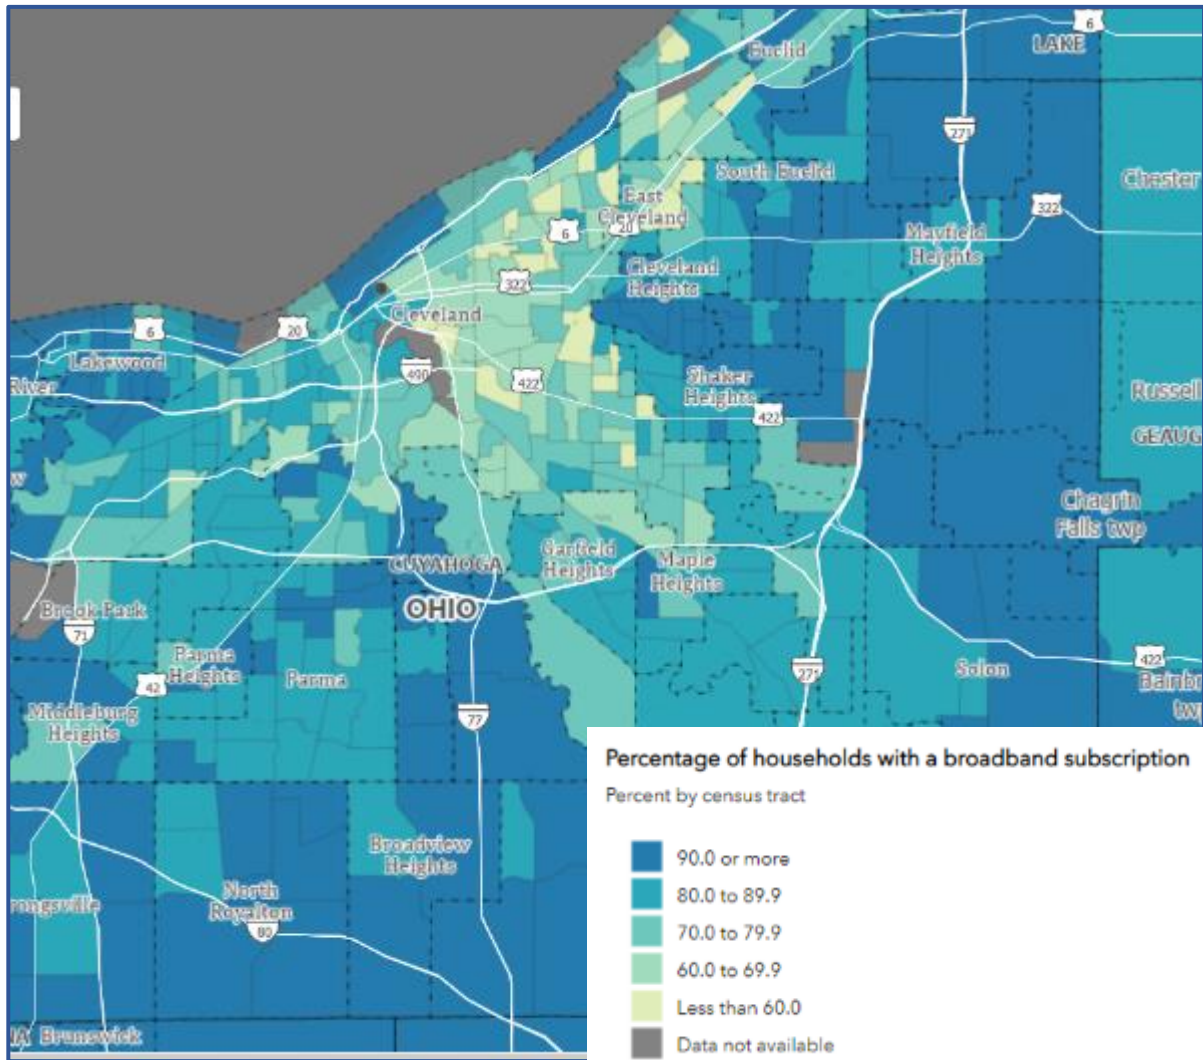

Source: 2017-2021 5-Year American Community Survey (ACS) Estimates, U.S. Census Bureau

U.S. Census Bureau **esri** POWERED BY

About

The **ACCESS BROADBAND Dashboard** includes 21 thematic maps to explore. It allows users to analyze maps displaying broadband access statistics and select social and economic indicators. Indicators include statistics on employment, small business establishments, wages and income, poverty, home values, population change and migration, educational attainment, and Real Gross Domestic Product (GDP). Note that some indicators may not have data available for all mapped areas.

Categories of Statistics in the Dashboard

- Broadband
- Education
- Income
- Population Change
- Economic
- Business

First, you will see a map of U.S. states

Zoom in to see U.S. counties

Zoom in to see the county where Rochester, NY is located

Click on a tract to view a pop-up with statistics

Flipping quickly between maps helps us notice patterns

Live Demonstration

Get in Touch With Us

Joli Golden

U.S. Census Bureau

Data Dissemination and Training Branch