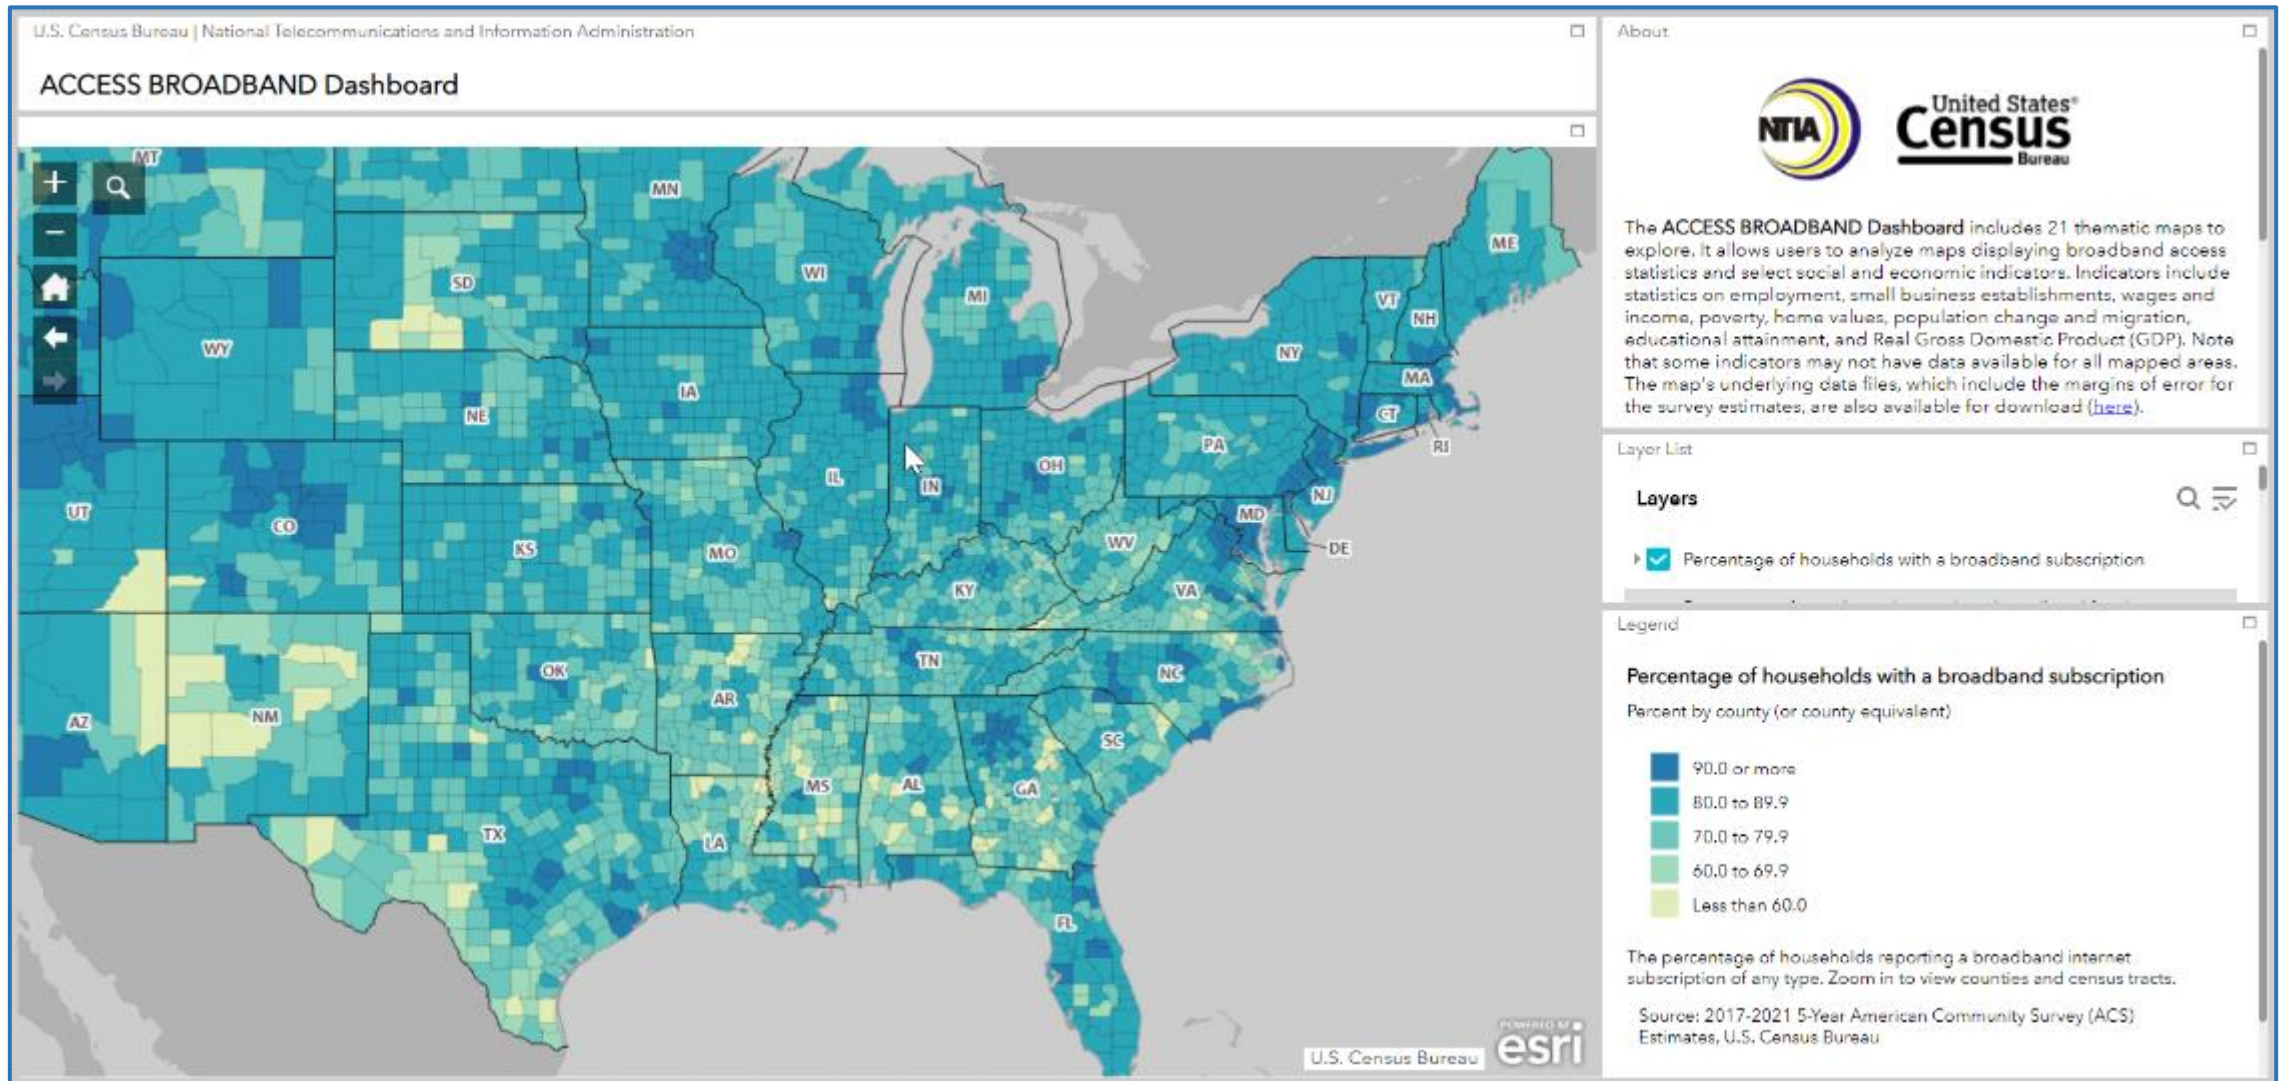

ACCESS BROADBAND Dashboard - Purpose

The ACCESS BROADBAND dashboard helps policymakers and the public assess how changes in broadband availability and adoption could influence local economies.

Available Geographies

- States
- Counties
- Census tract
- Puerto Rico

Data Sources in the ACCESS BROADBAND Dashboard by Federal Agency

U.S. Census Bureau

- American Community Survey
- Small Area Income and Poverty Estimate (SAIPE) Program
- County Business Patterns
- Business Dynamic Statistics
- Statistics of U.S. Businesses
- Population Estimates Program

Bureau of Labor Statistics

- Quarterly Census of Employment and Wages
- Local Area Unemployment Statistics

Bureau of Economic Analysis

- Regional Economic Accounts

Federal Communications Commission

- Annual Broadband Deployment Report (Form 477)

Categories of Statistics in the Dashboard

- Broadband
- Education
- Income
- Population Change
- Economic
- Business

First, you will see a map of U.S. states

Zoom in to see U.S. counties

Zoom in to see the county where Rochester, NY is located