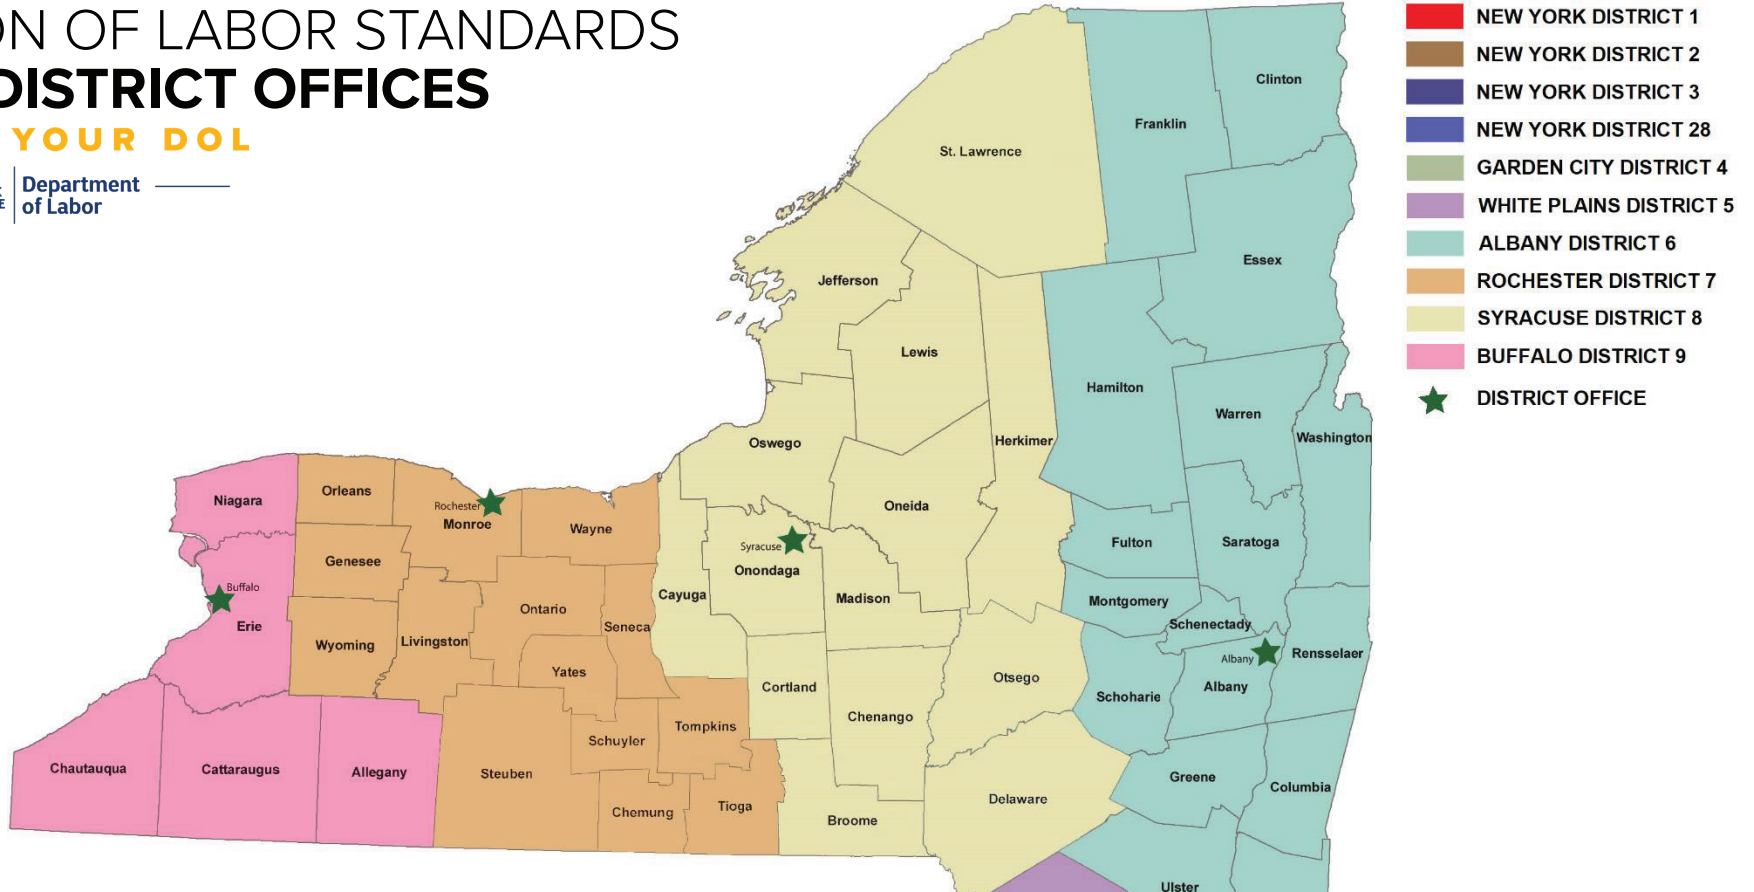

DIVISION OF LABOR STANDARDS FIELD DISTRICT OFFICES

WE ARE YOUR DOL

- NEW YORK DISTRICT 1
- NEW YORK DISTRICT 2
- NEW YORK DISTRICT 3
- NEW YORK DISTRICT 28
- GARDEN CITY DISTRICT 4
- WHITE PLAINS DISTRICT 5
- ALBANY DISTRICT 6
- ROCHESTER DISTRICT 7
- SYRACUSE DISTRICT 8
- BUFFALO DISTRICT 9
- DISTRICT OFFICE

- NEW YORK DISTRICT 1
- NEW YORK DISTRICT 2
- NEW YORK DISTRICT 3
- NEW YORK DISTRICT 28