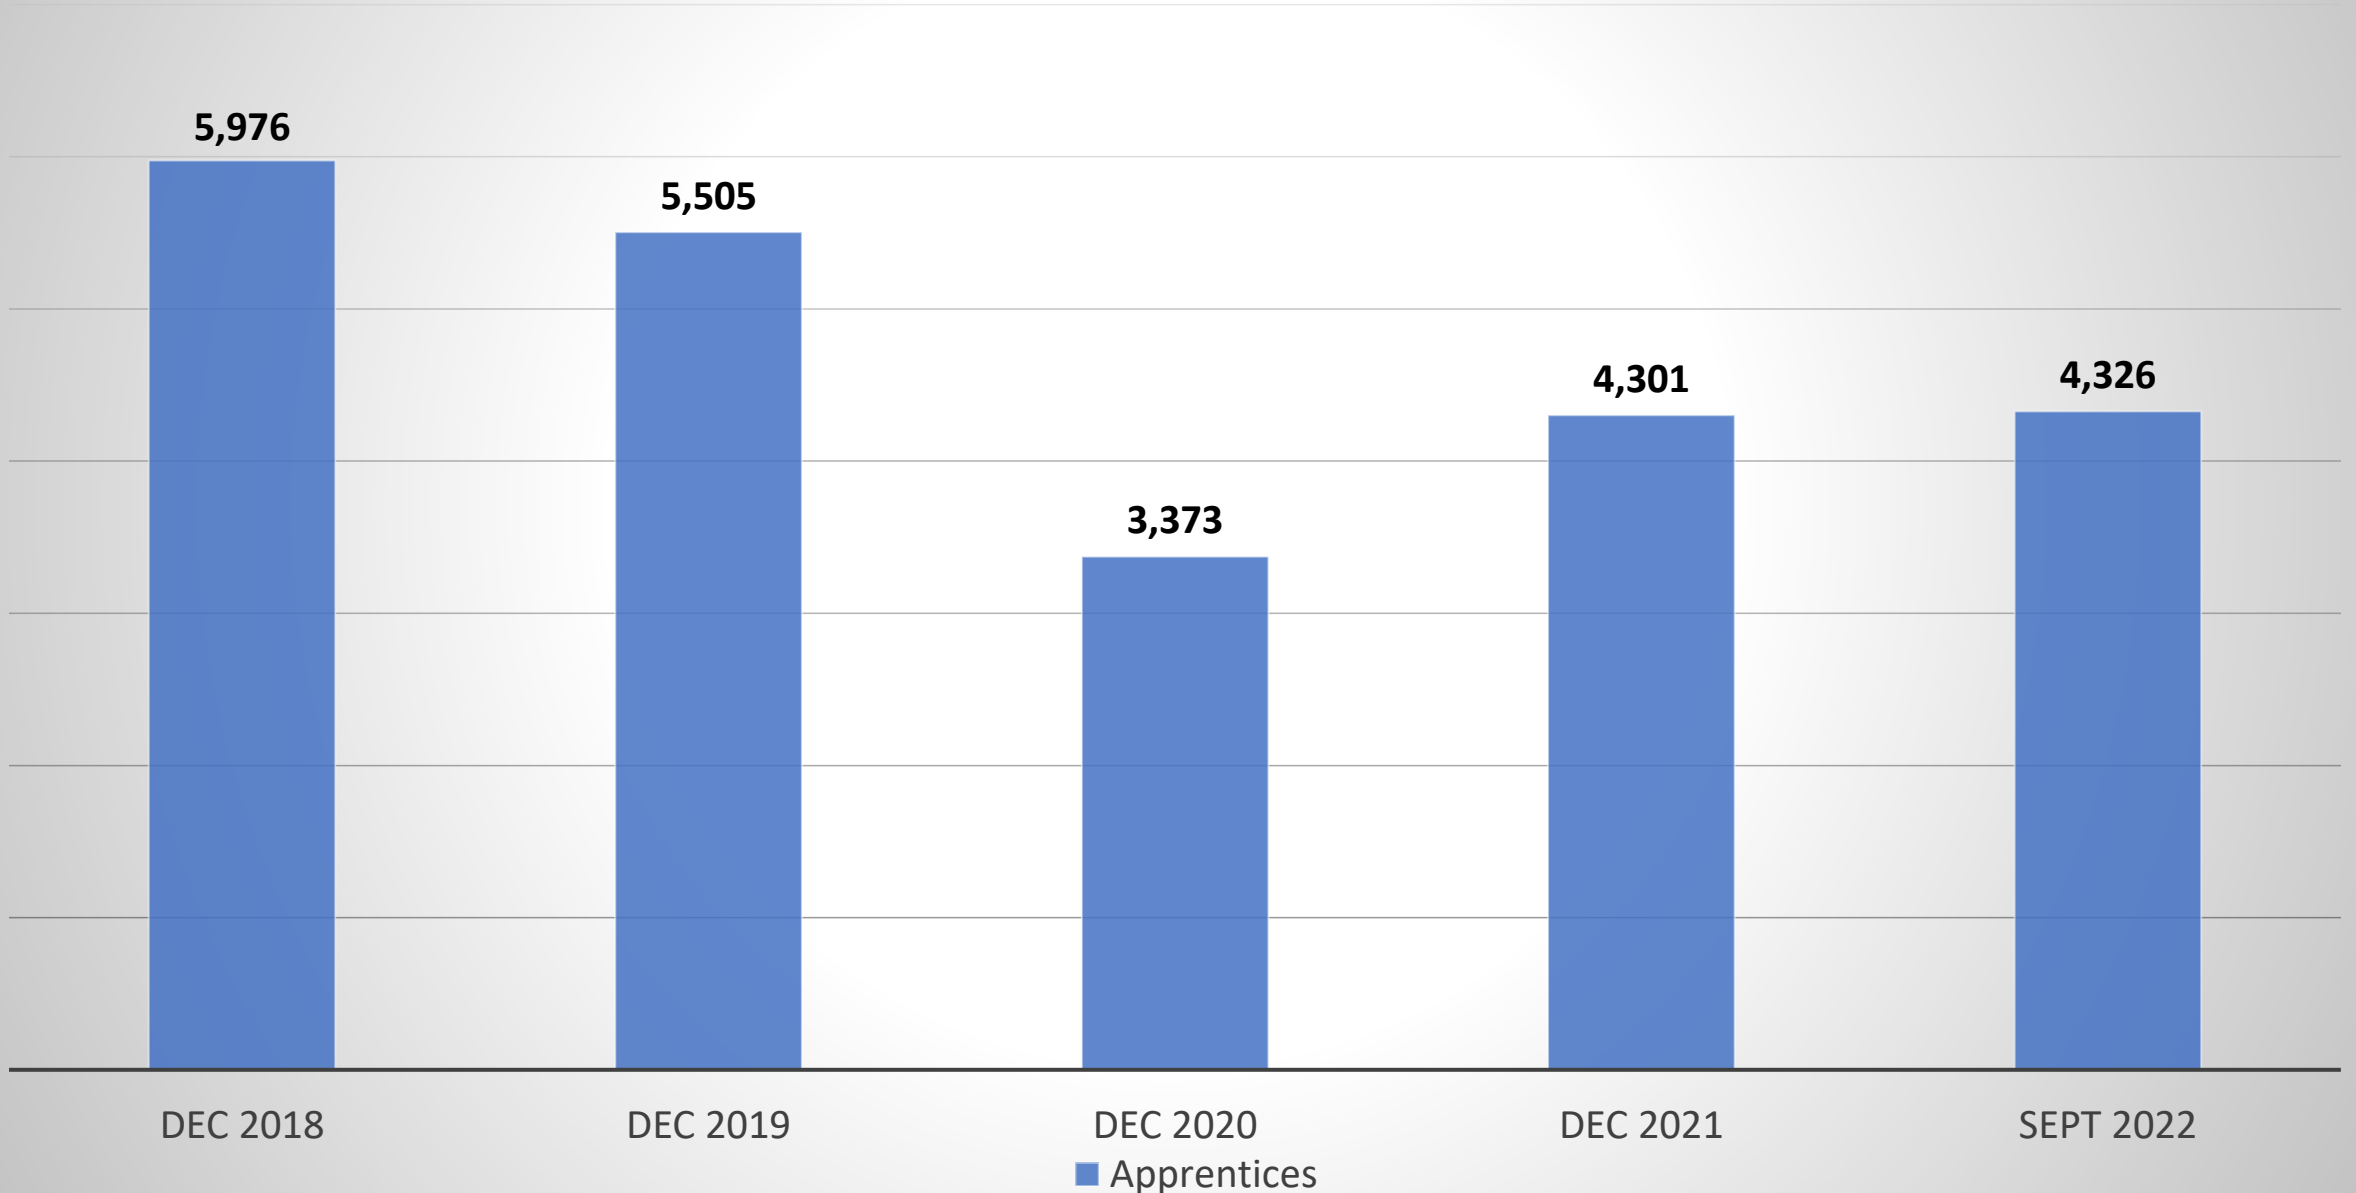

National Apprenticeship Week
November 14 – 20, 2022

WE ARE YOUR DOL

Department
of Labor

Apprenticeship Data

2022 YEAR-TO-DATE DATA

As of September 30, 2022:

- 615 sponsors
- 903 programs
- 17,127 active apprentices
- 2,538 Certificates of Completion issued already in 2022
- 3,832 Certificates of Completion were issued in 2021

Consistent Increase in the Number of Sponsors/Programs

Apprenticeship Programs by Region

New Programs

Number of Newly Enrolled Apprentices

Comparison of the Number of Active Apprentices- Construction & Other Trades