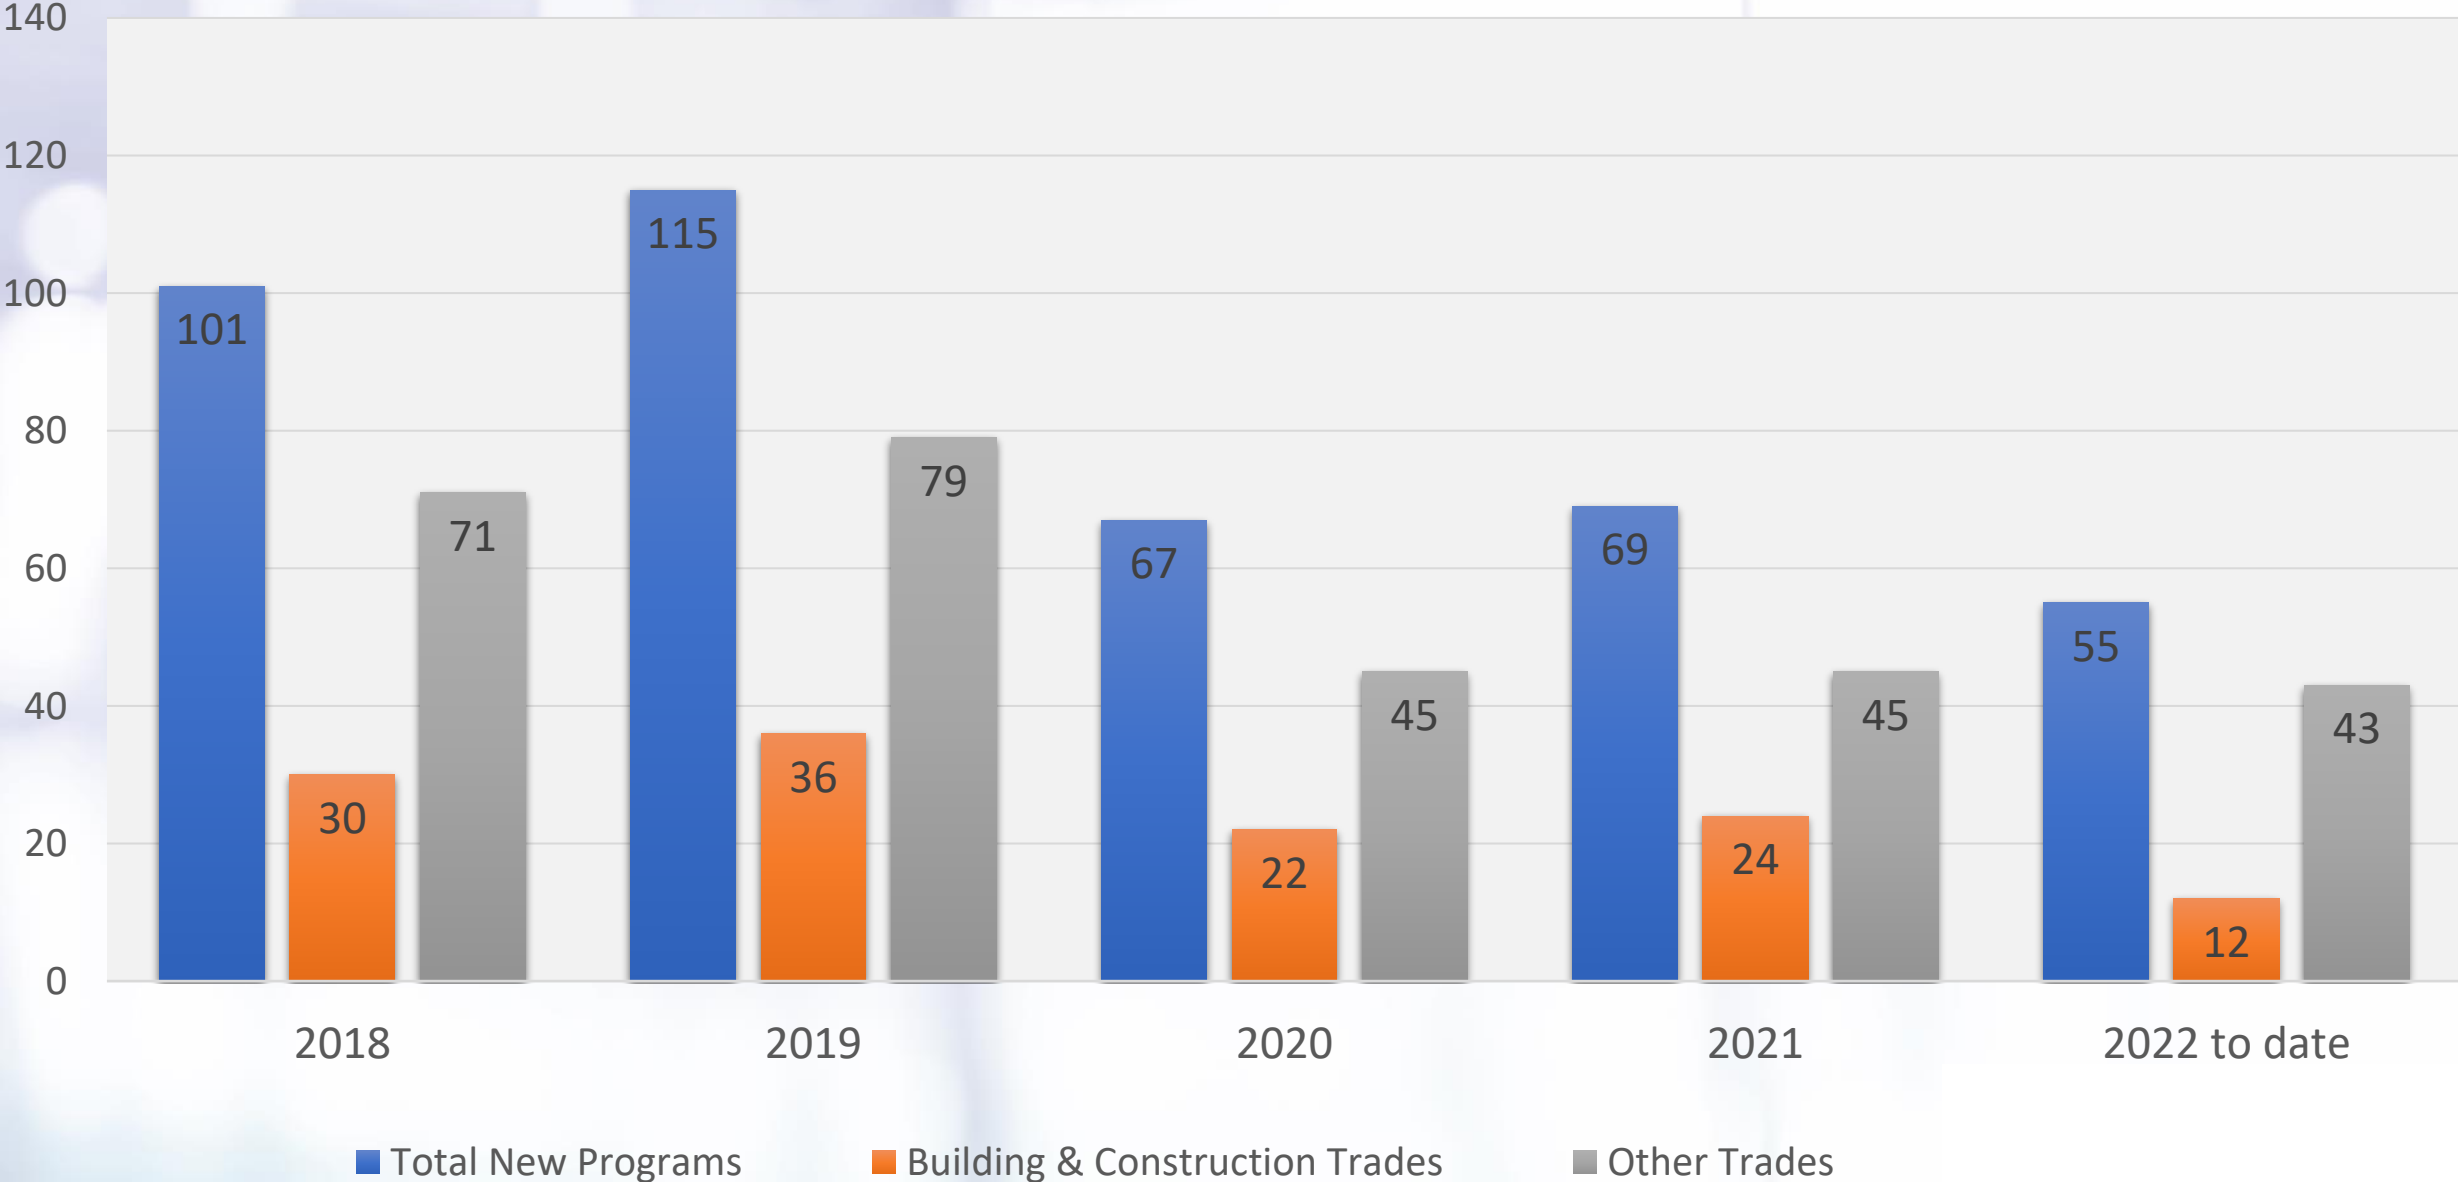

New Programs