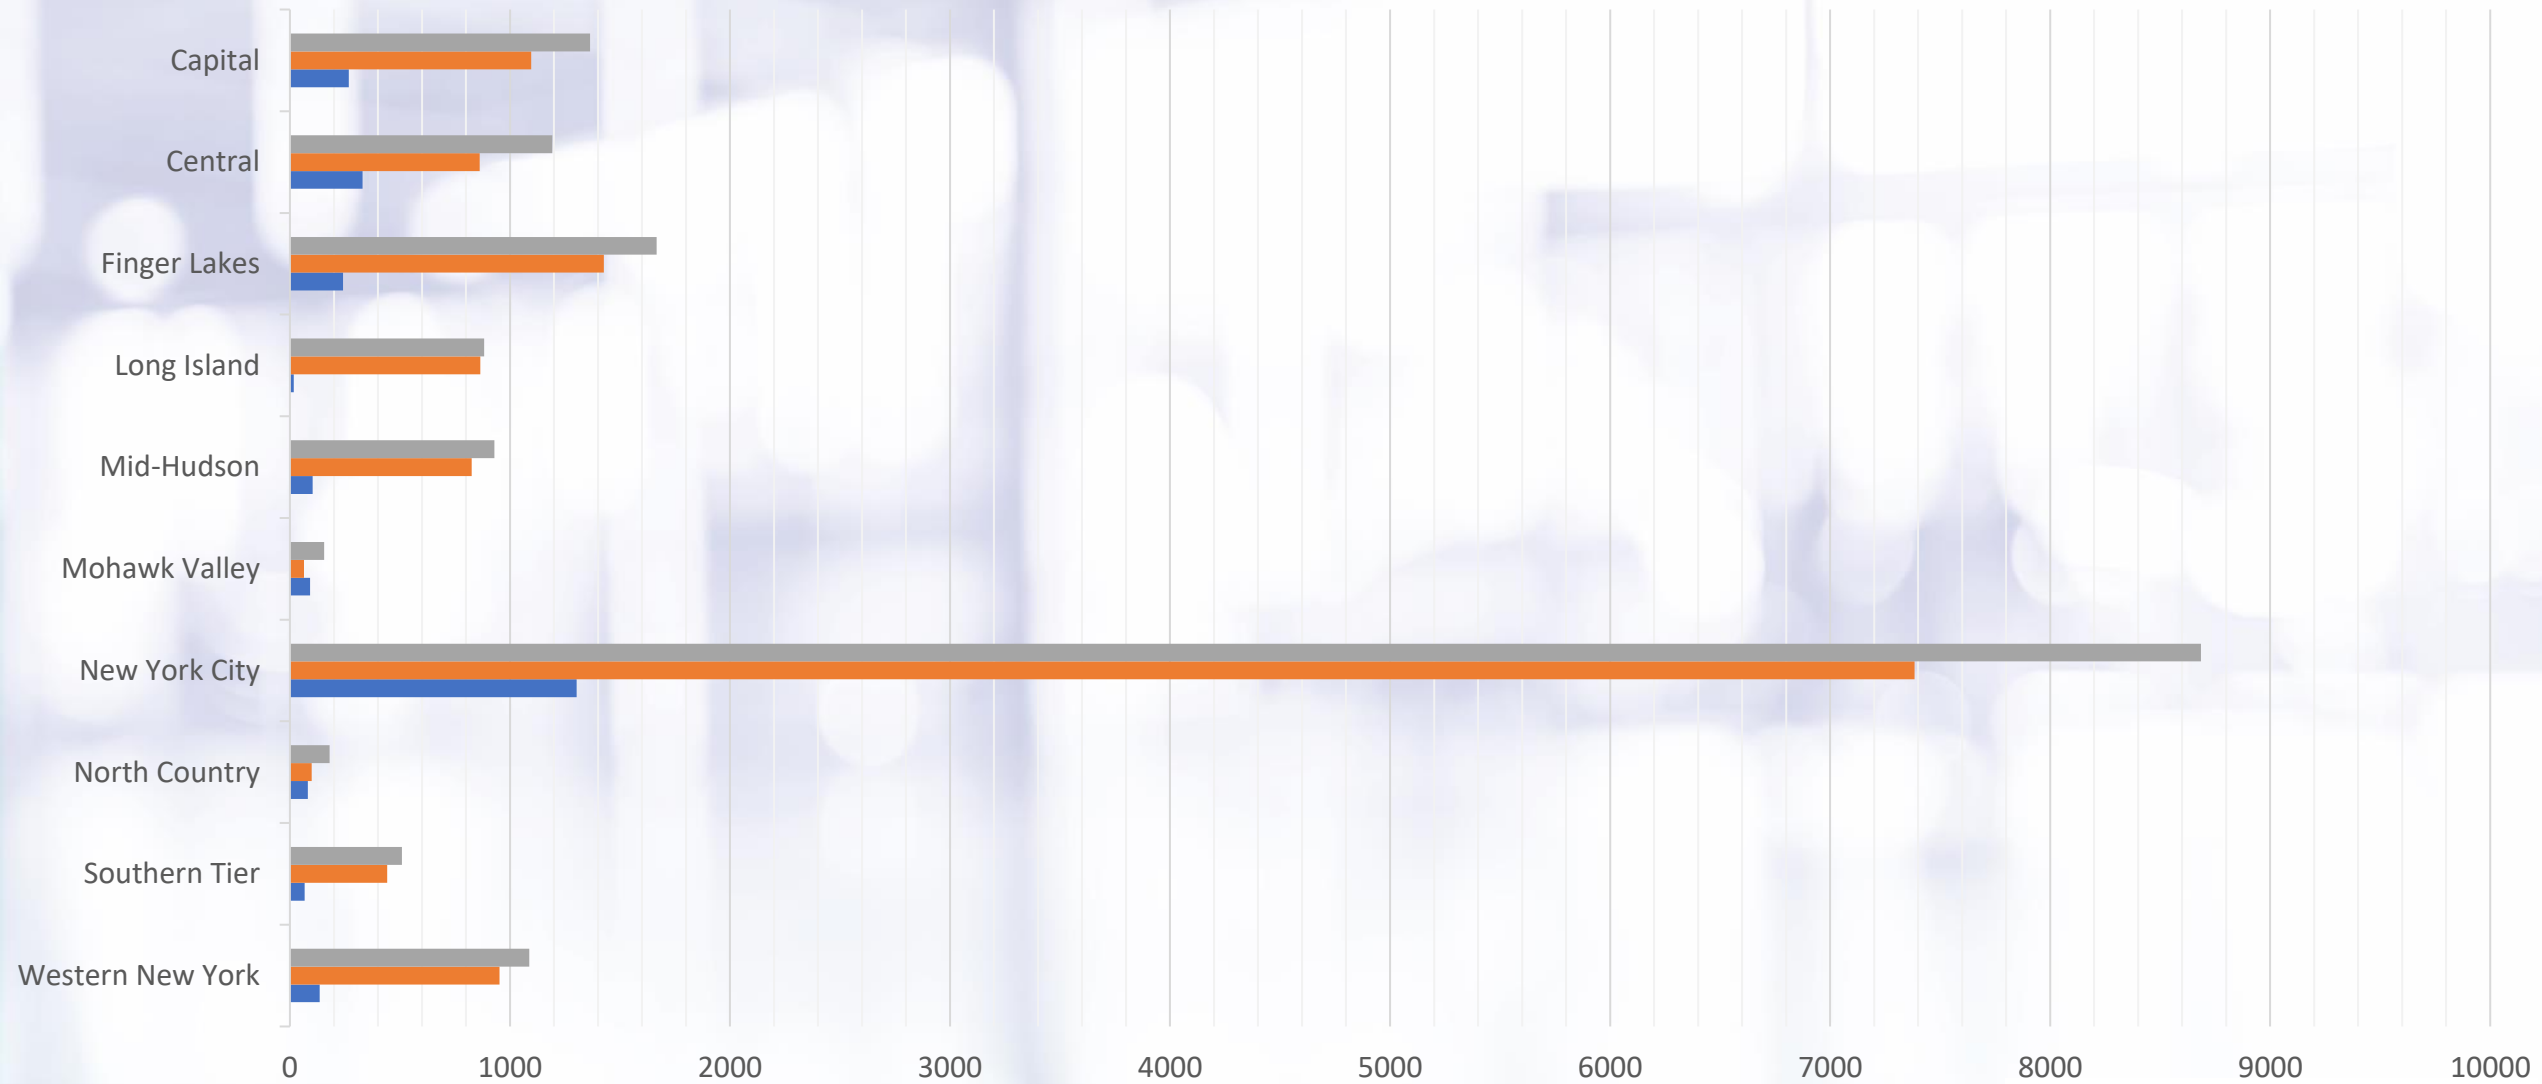

Apprentices by Region

■ Total ■ Construction ■ Other Trades