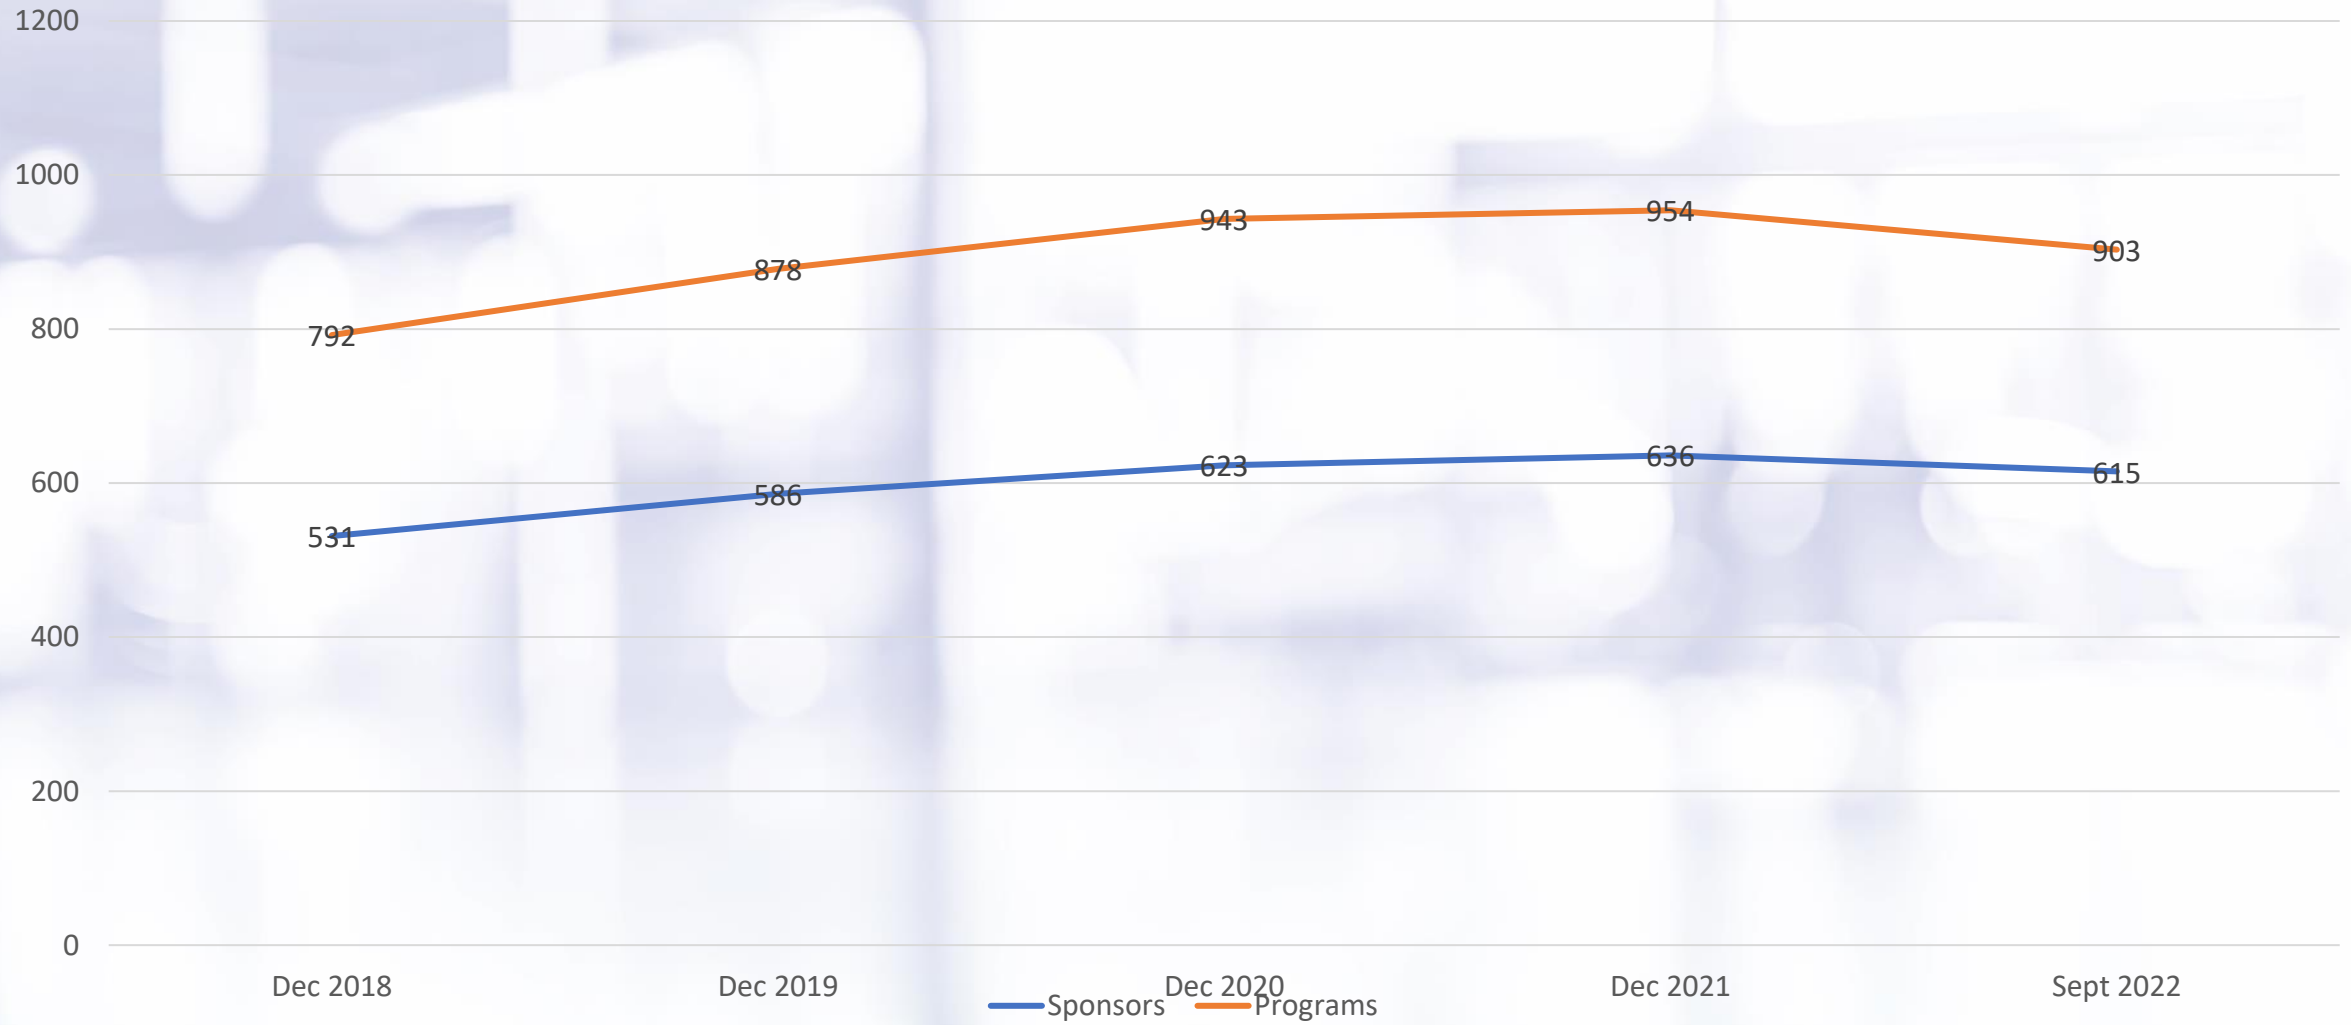

Consistent Increase in the Number of Sponsors/Programs