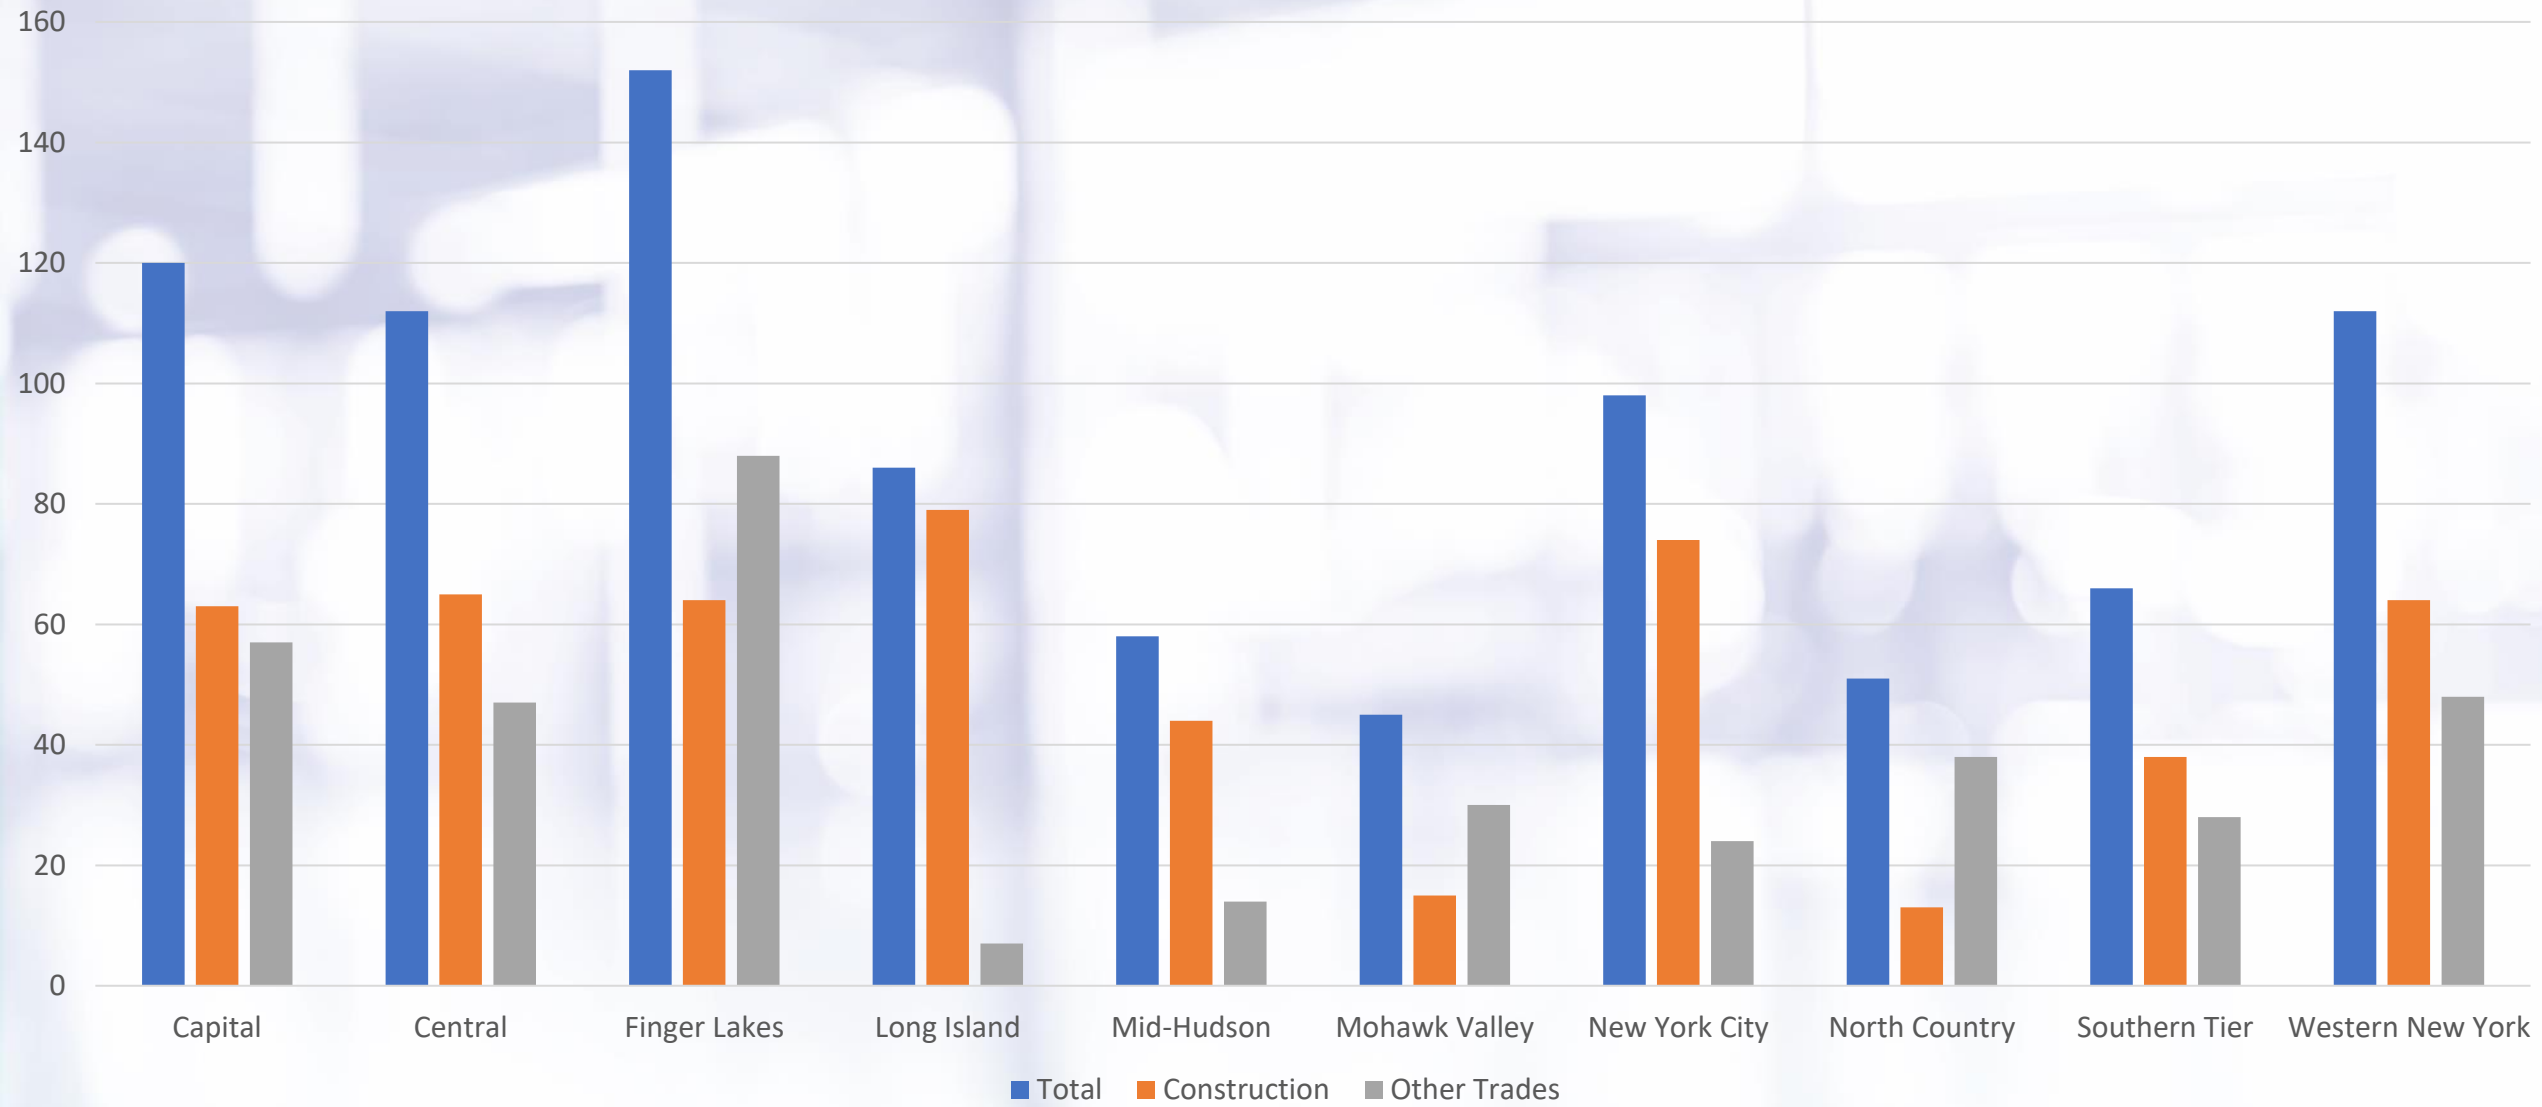

National Apprenticeship Week
November 14 – 20, 2022

WE ARE YOUR DOL

Department
of Labor

Apprenticeship Data

2022 YEAR-TO-DATE DATA

As of September 30, 2022:

- 615 sponsors
- 903 programs
- 17,127 active apprentices
- 2,538 Certificates of Completion issued already in 2022
- 3,832 Certificates of Completion were issued in 2021

Consistent Increase in the Number of Sponsors/Programs

Apprenticeship Programs by Region

New Programs

Number of Newly Enrolled Apprentices

Comparison of the Number of Active Apprentices- Construction & Other Trades