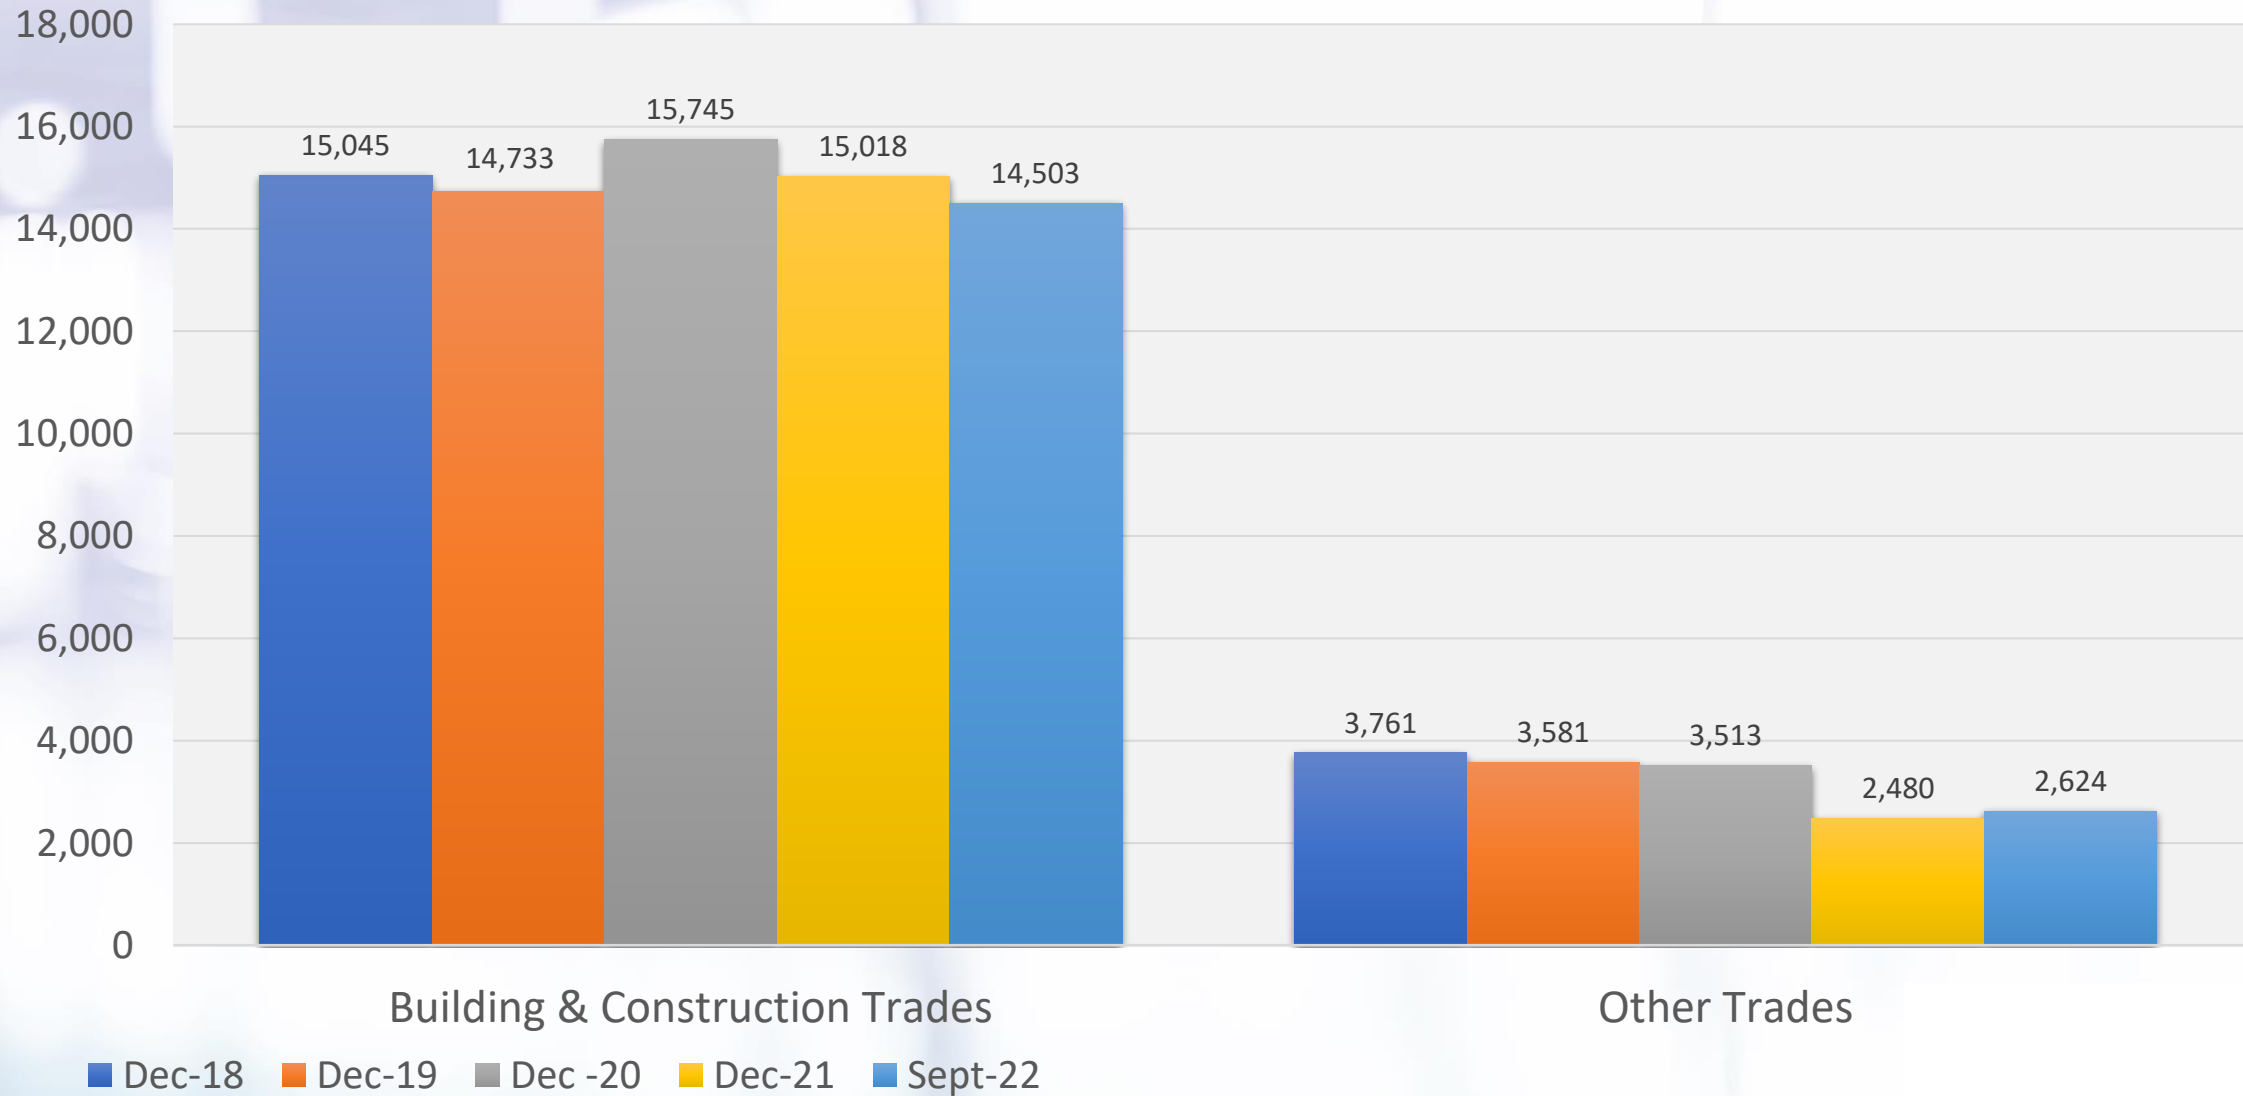

National Apprenticeship Week
November 14 – 20, 2022

WE ARE YOUR DOL

Department
of Labor

Apprenticeship Data

2022 YEAR-TO-DATE DATA

As of September 30, 2022:

- 615 sponsors
- 903 programs
- 17,127 active apprentices
- 2,538 Certificates of Completion issued already in 2022
- 3,832 Certificates of Completion were issued in 2021

Consistent Increase in the Number of Sponsors/Programs

Apprenticeship Programs by Region

New Programs

Number of Newly Enrolled Apprentices

Comparison of the Number of Active Apprentices- Construction & Other Trades