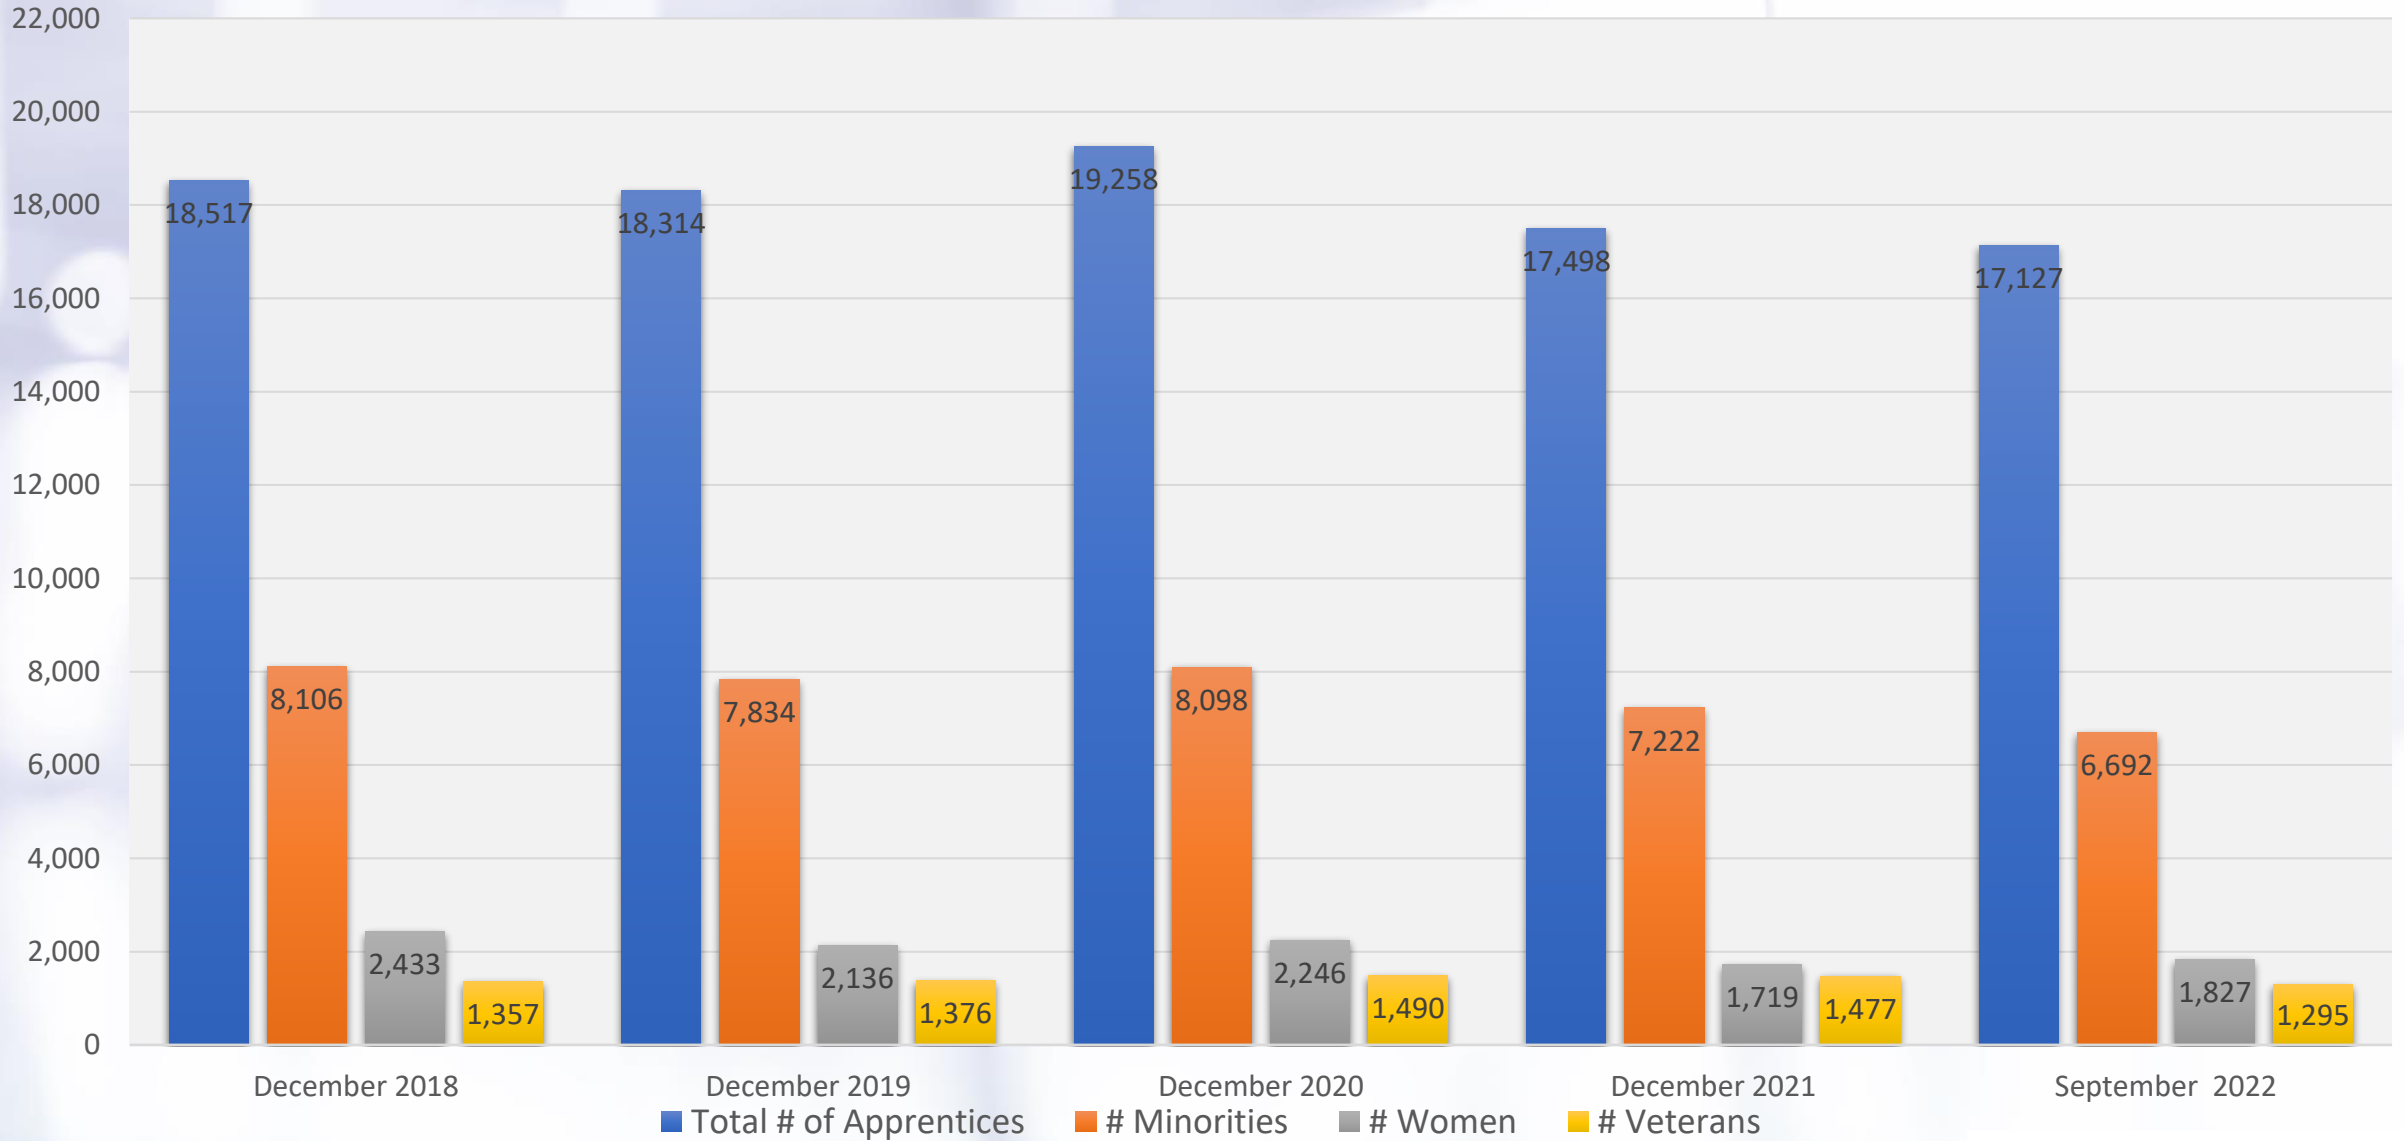

Minorities, Women & Veterans in NYS Registered Apprenticeship (RA)