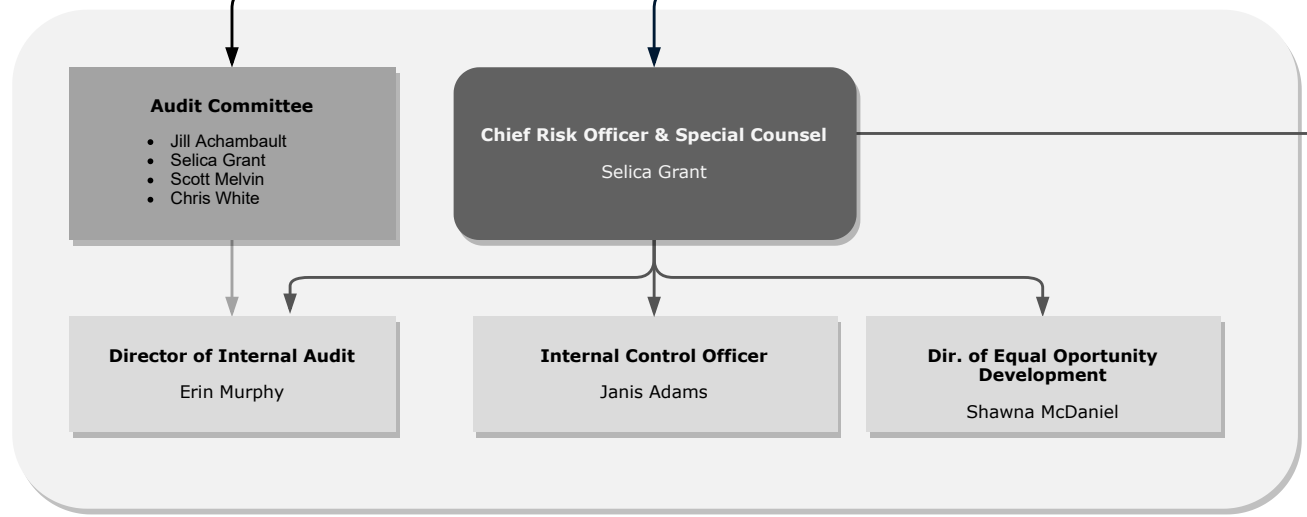

**Commissioner of Labor**  
Roberta Reardon

**Executive Deputy Commissioner of Labor**  
Scott Melvin

**OFFICE OF THE COMMISSIONER  
NEW YORK STATE DEPARTMENT OF LABOR  
ORGANIZATIONAL CHART**

**Eective Date** December 14, 2021  
**Owner** Executive Deputy Commissioner  
**Office Owner** Office of the Commissioner  
**Next Review Date** December 11, 2021  
**Original Publication Date** January 1, 1997