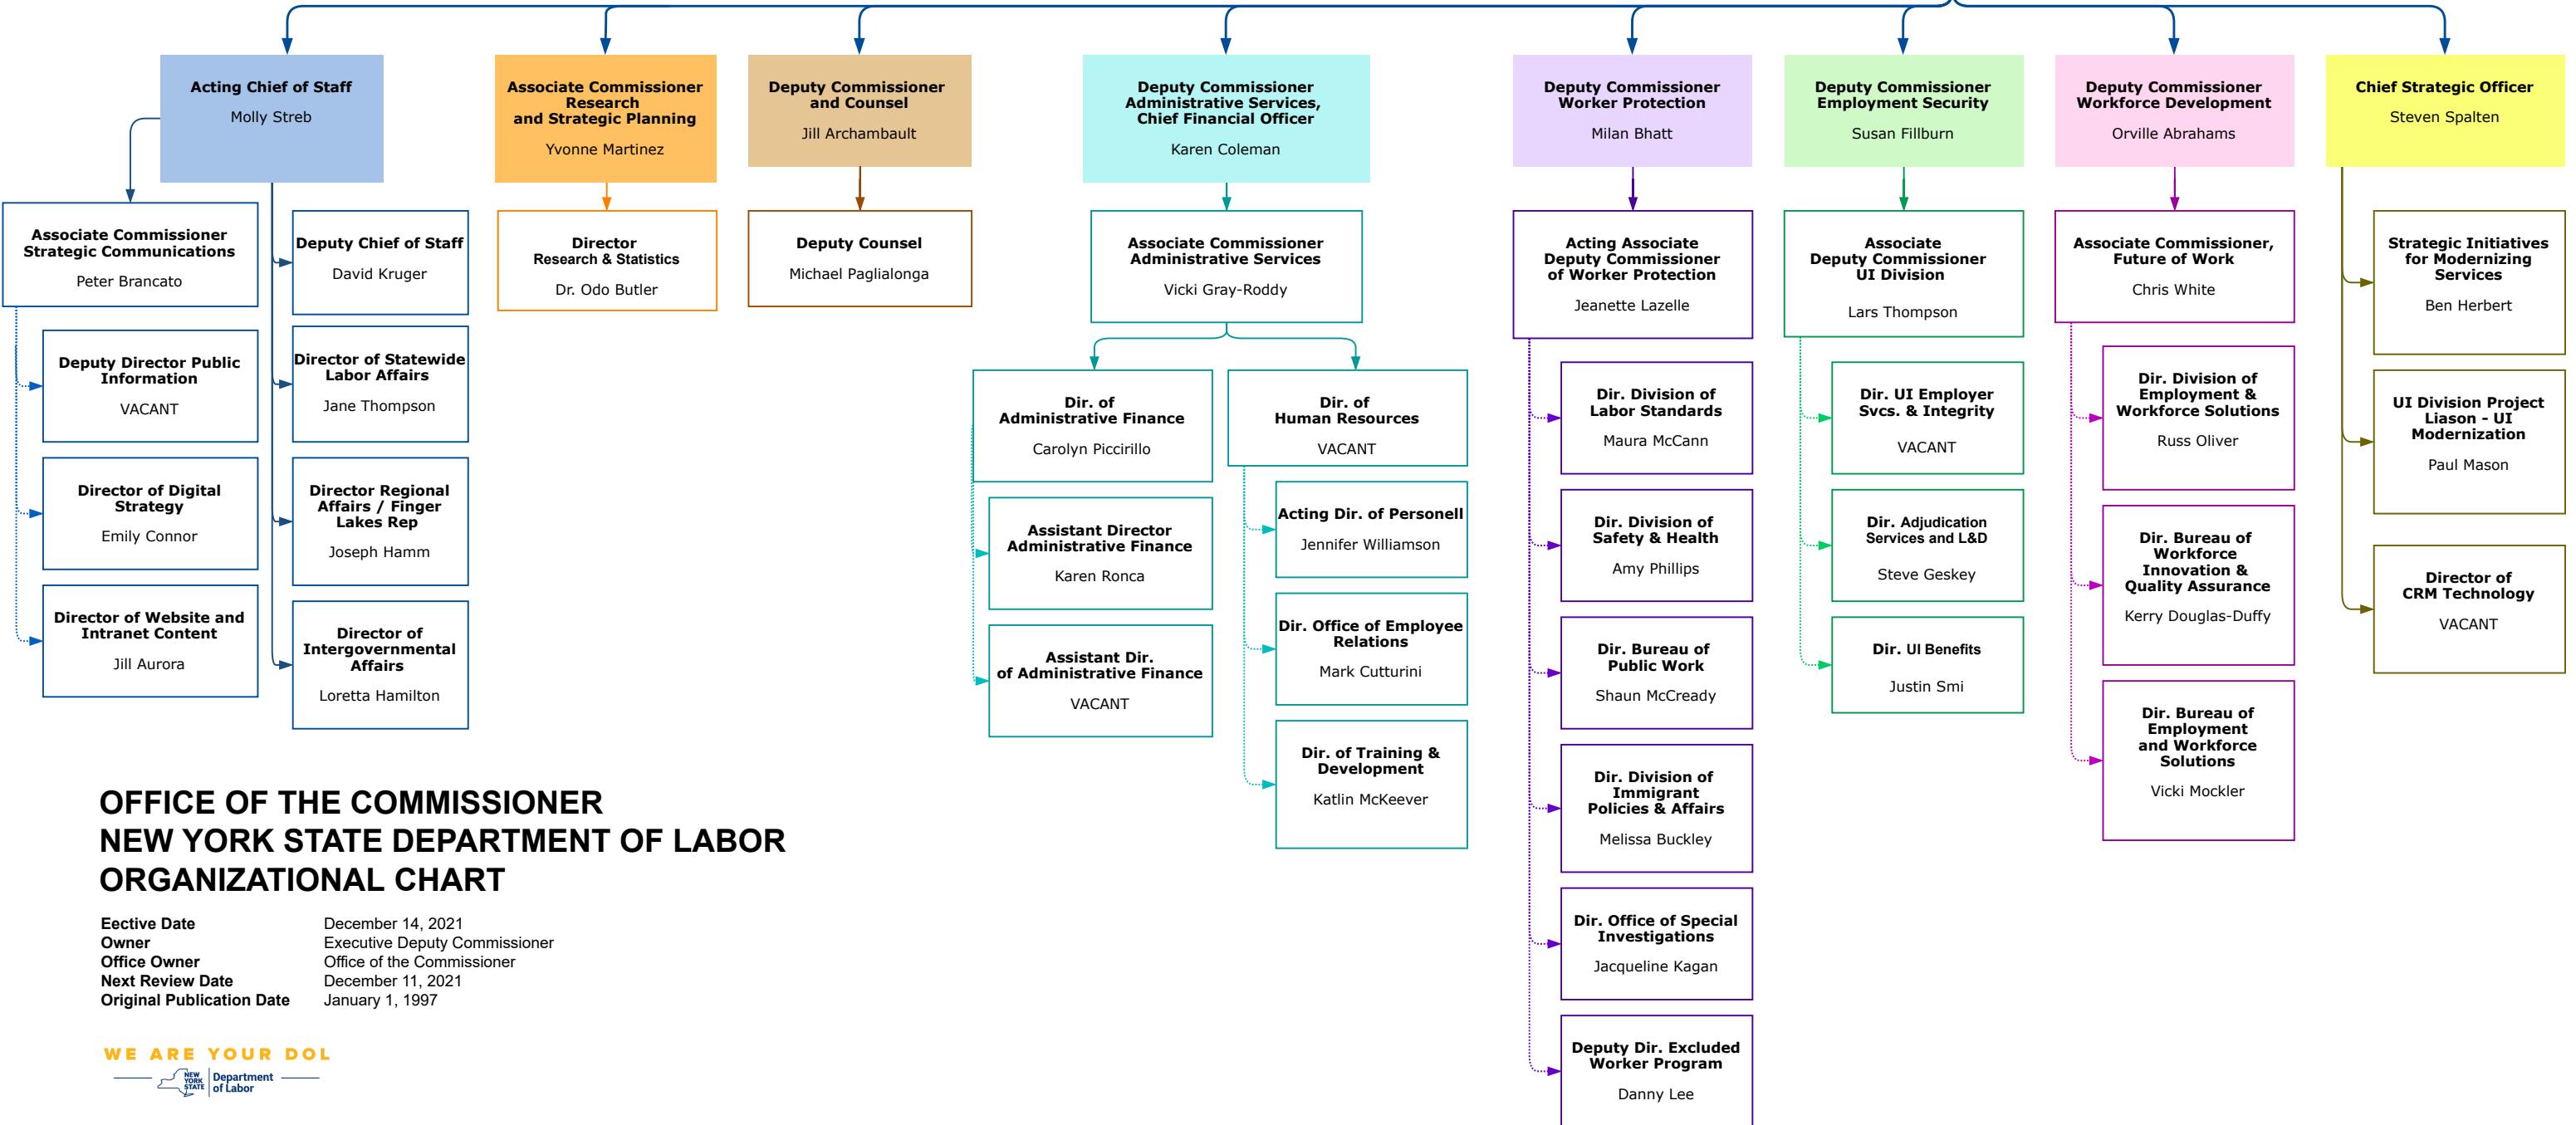

**Commissioner of Labor**  
Roberta Reardon

**Executive Deputy Commissioner of Labor**  
Scott Melvin

**OFFICE OF THE COMMISSIONER  
NEW YORK STATE DEPARTMENT OF LABOR  
ORGANIZATIONAL CHART**

**Eective Date** December 14, 2021  
**Owner** Executive Deputy Commissioner  
**Office Owner** Office of the Commissioner  
**Next Review Date** December 11, 2021  
**Original Publication Date** January 1, 1997