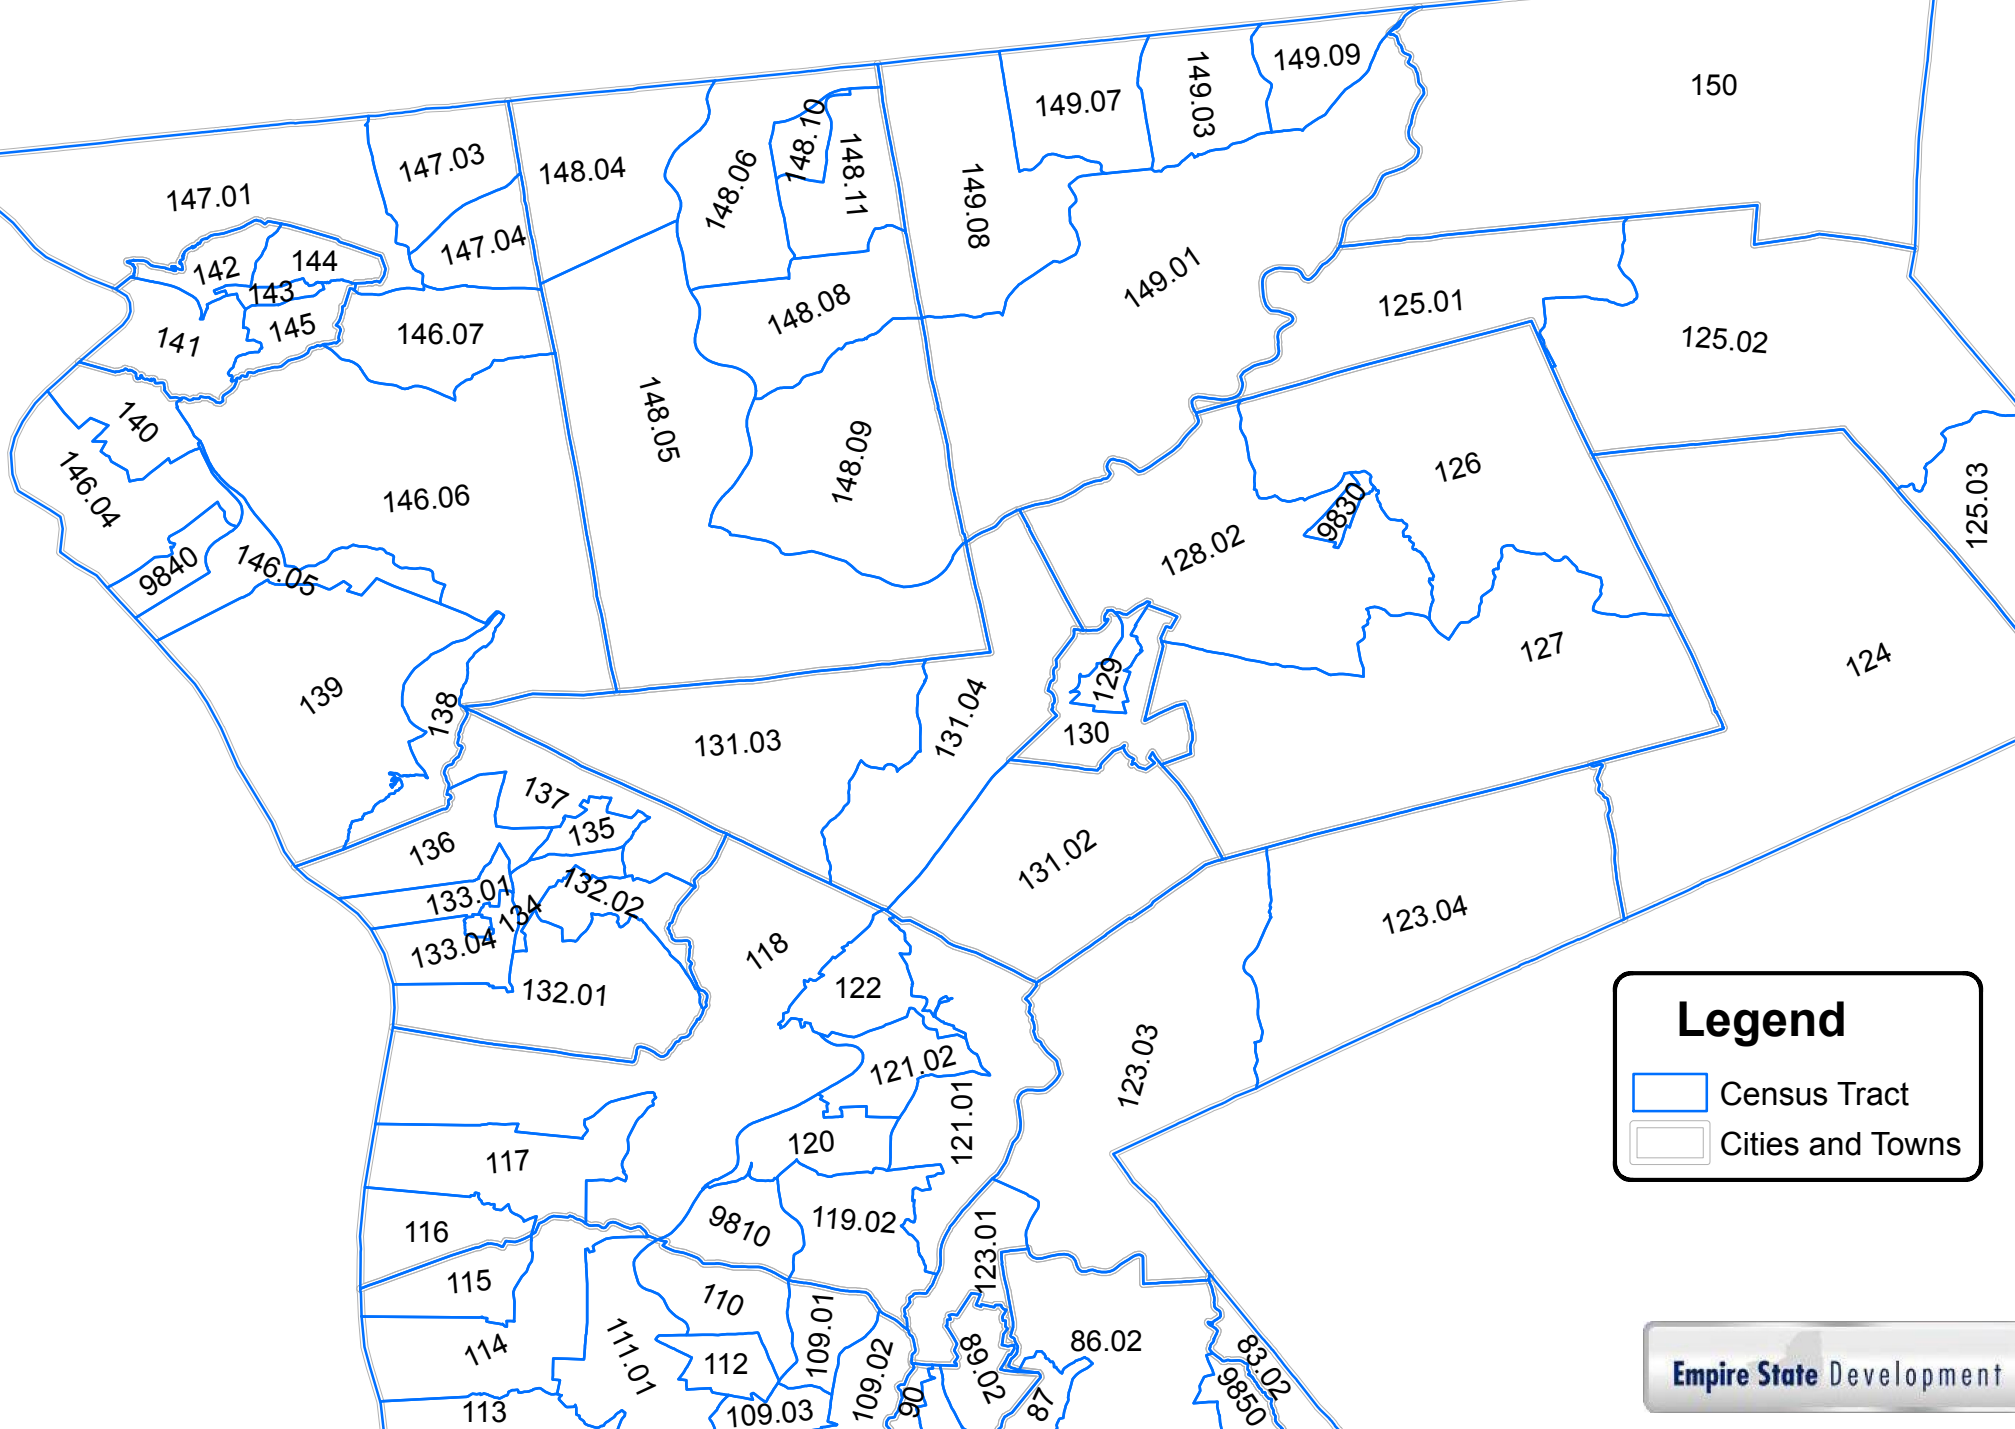

Westchester County - Northern 2010 Census Tracts

Legend

- Census Tract
- Cities and Towns