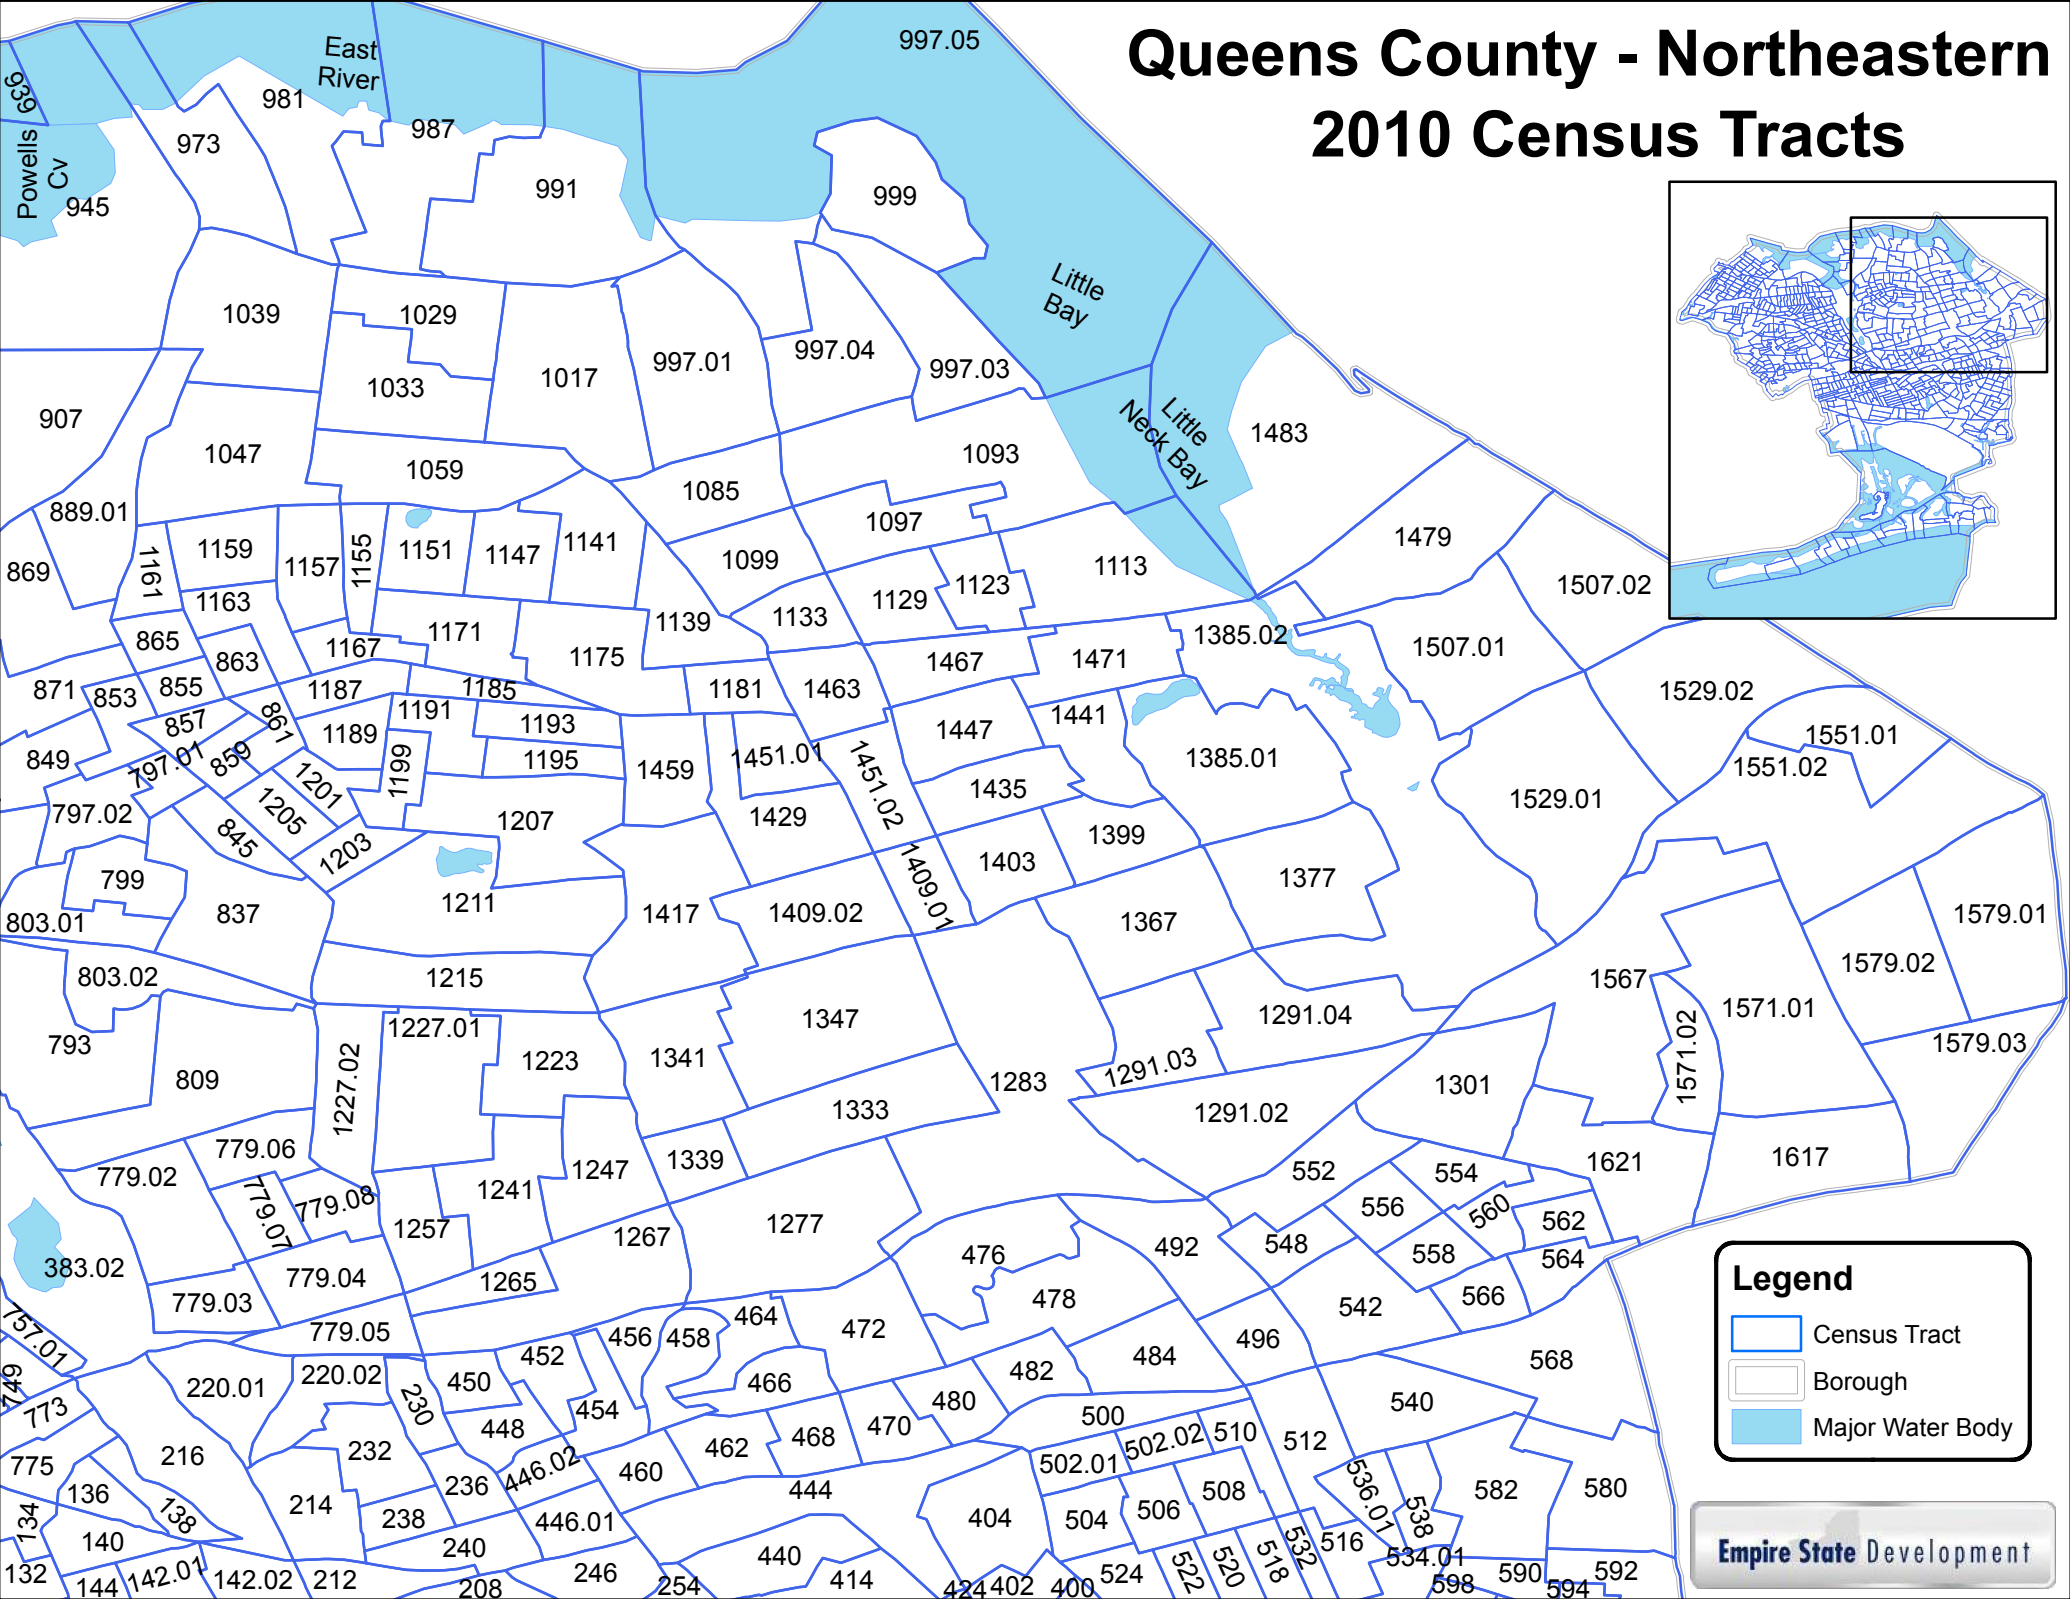

# Queens County - Northeastern 2010 Census Tracts

**Legend**

- Census Tract
- Borough
- Major Water Body