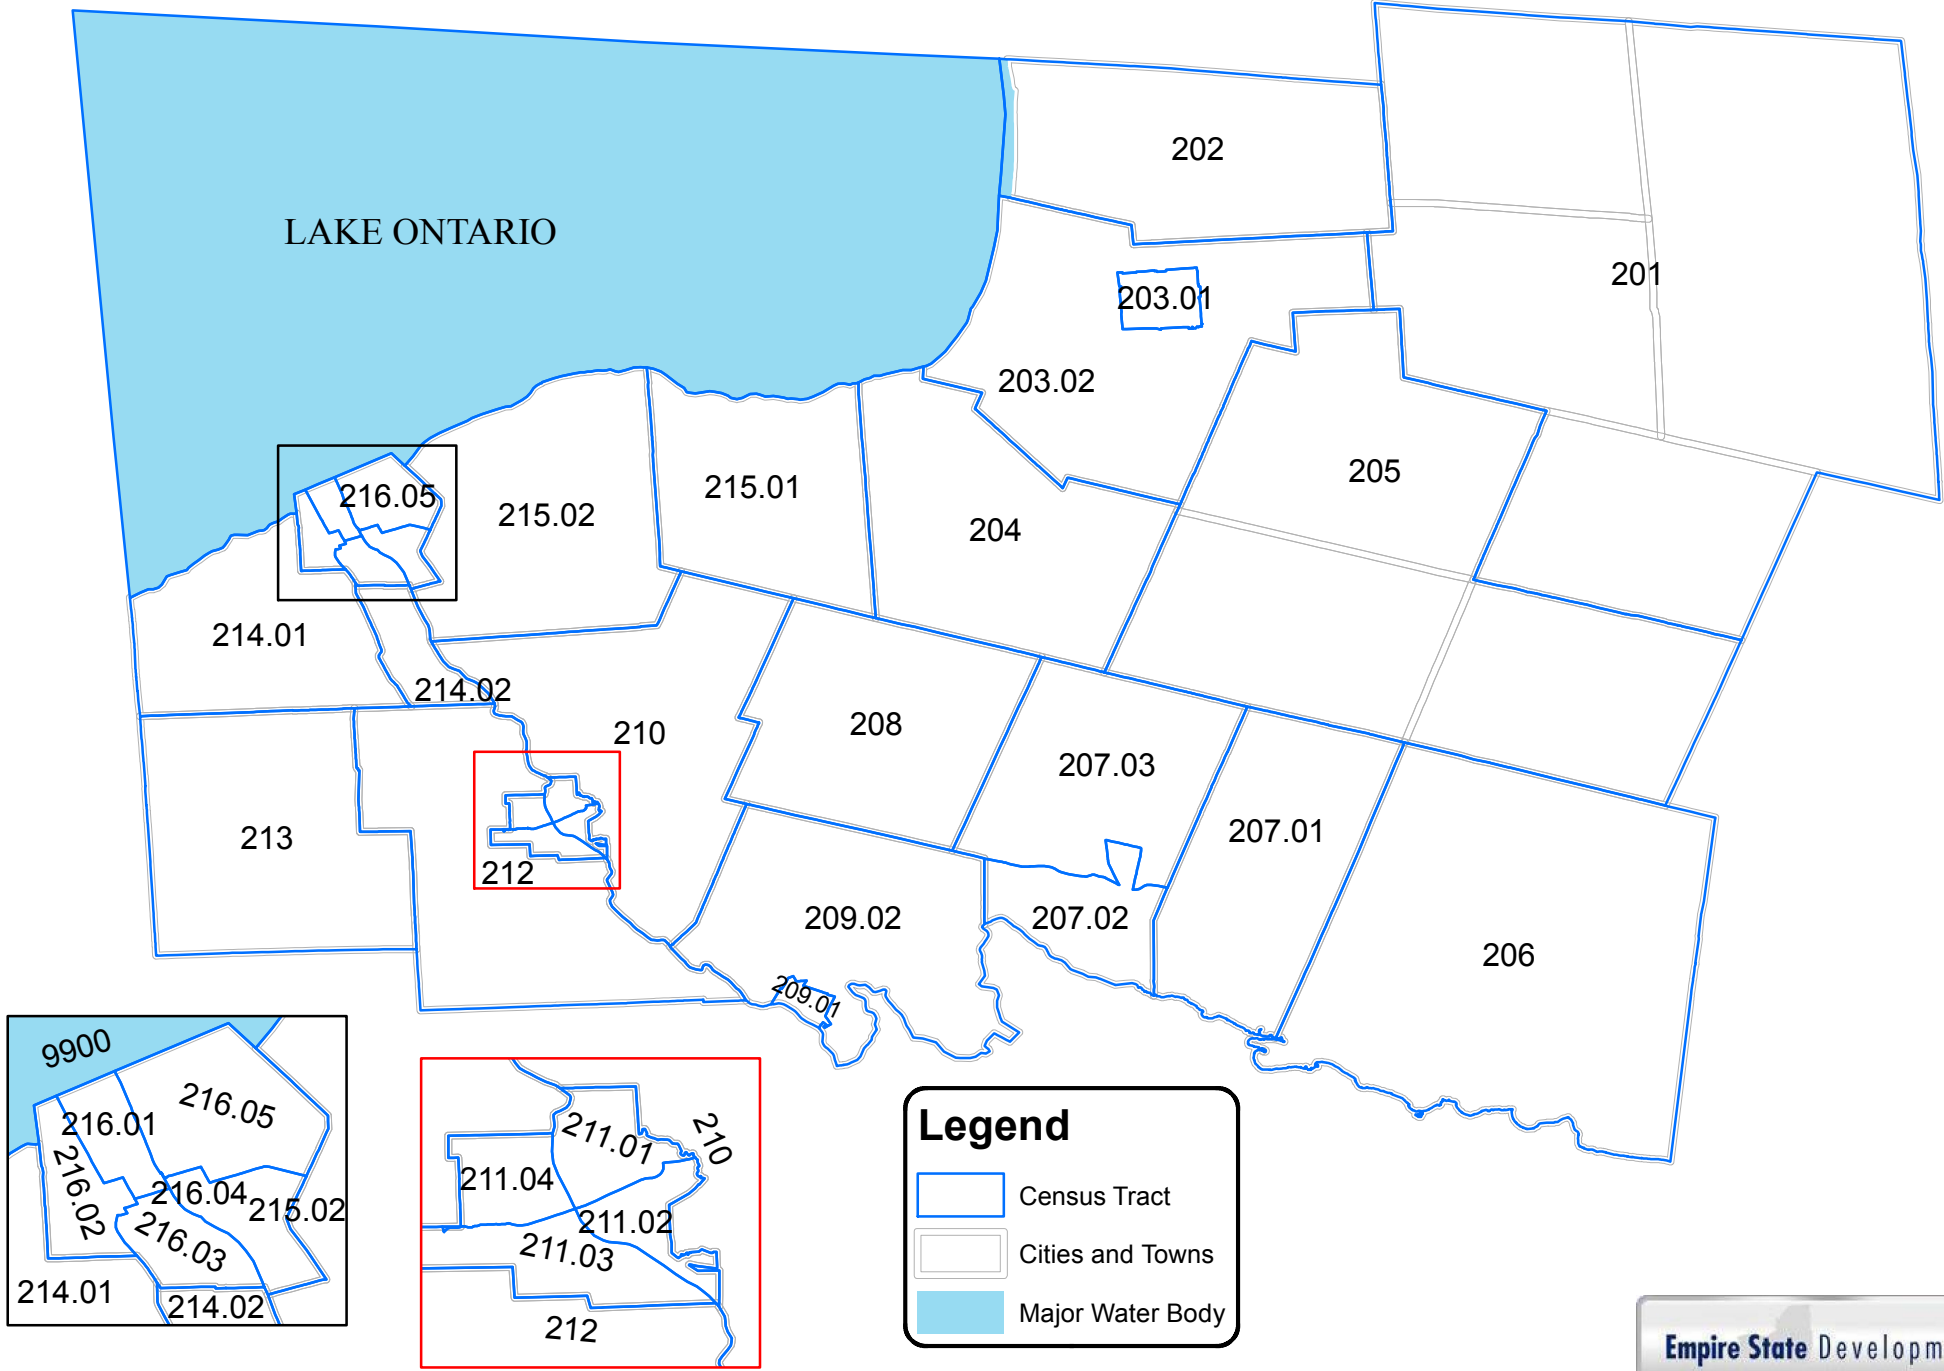

Oswego County 2010 Census Tracts

Legend

- Census Tract
- Cities and Towns
- Major Water Body