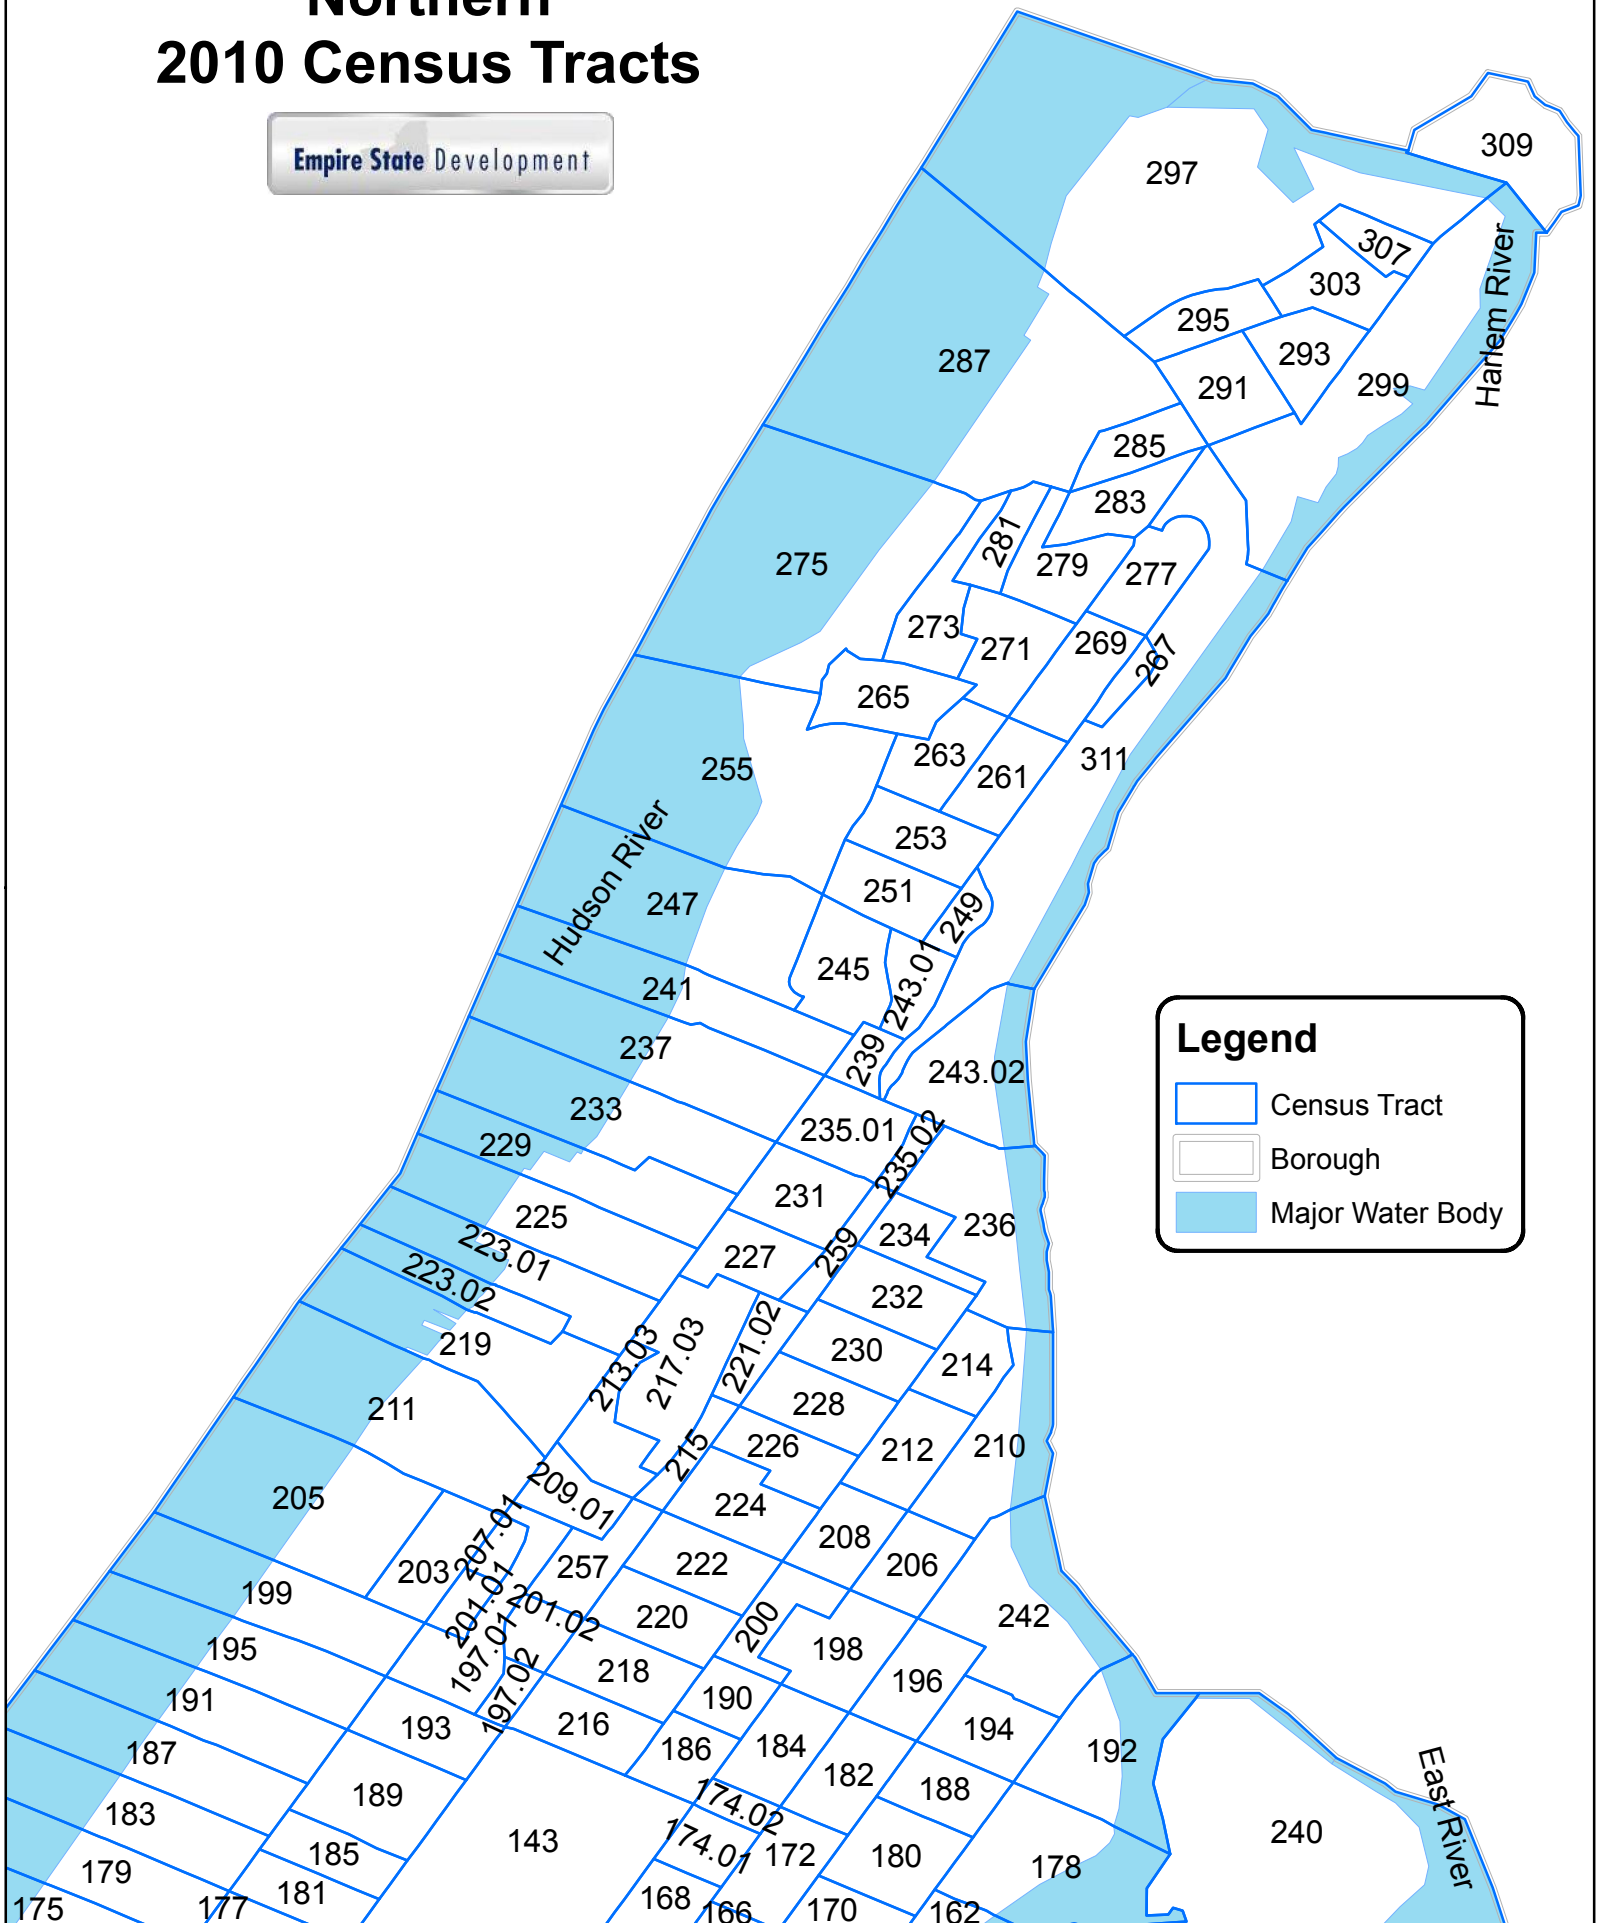

New York County Northern 2010 Census Tracts

Legend

- Census Tract
- Borough
- Major Water Body