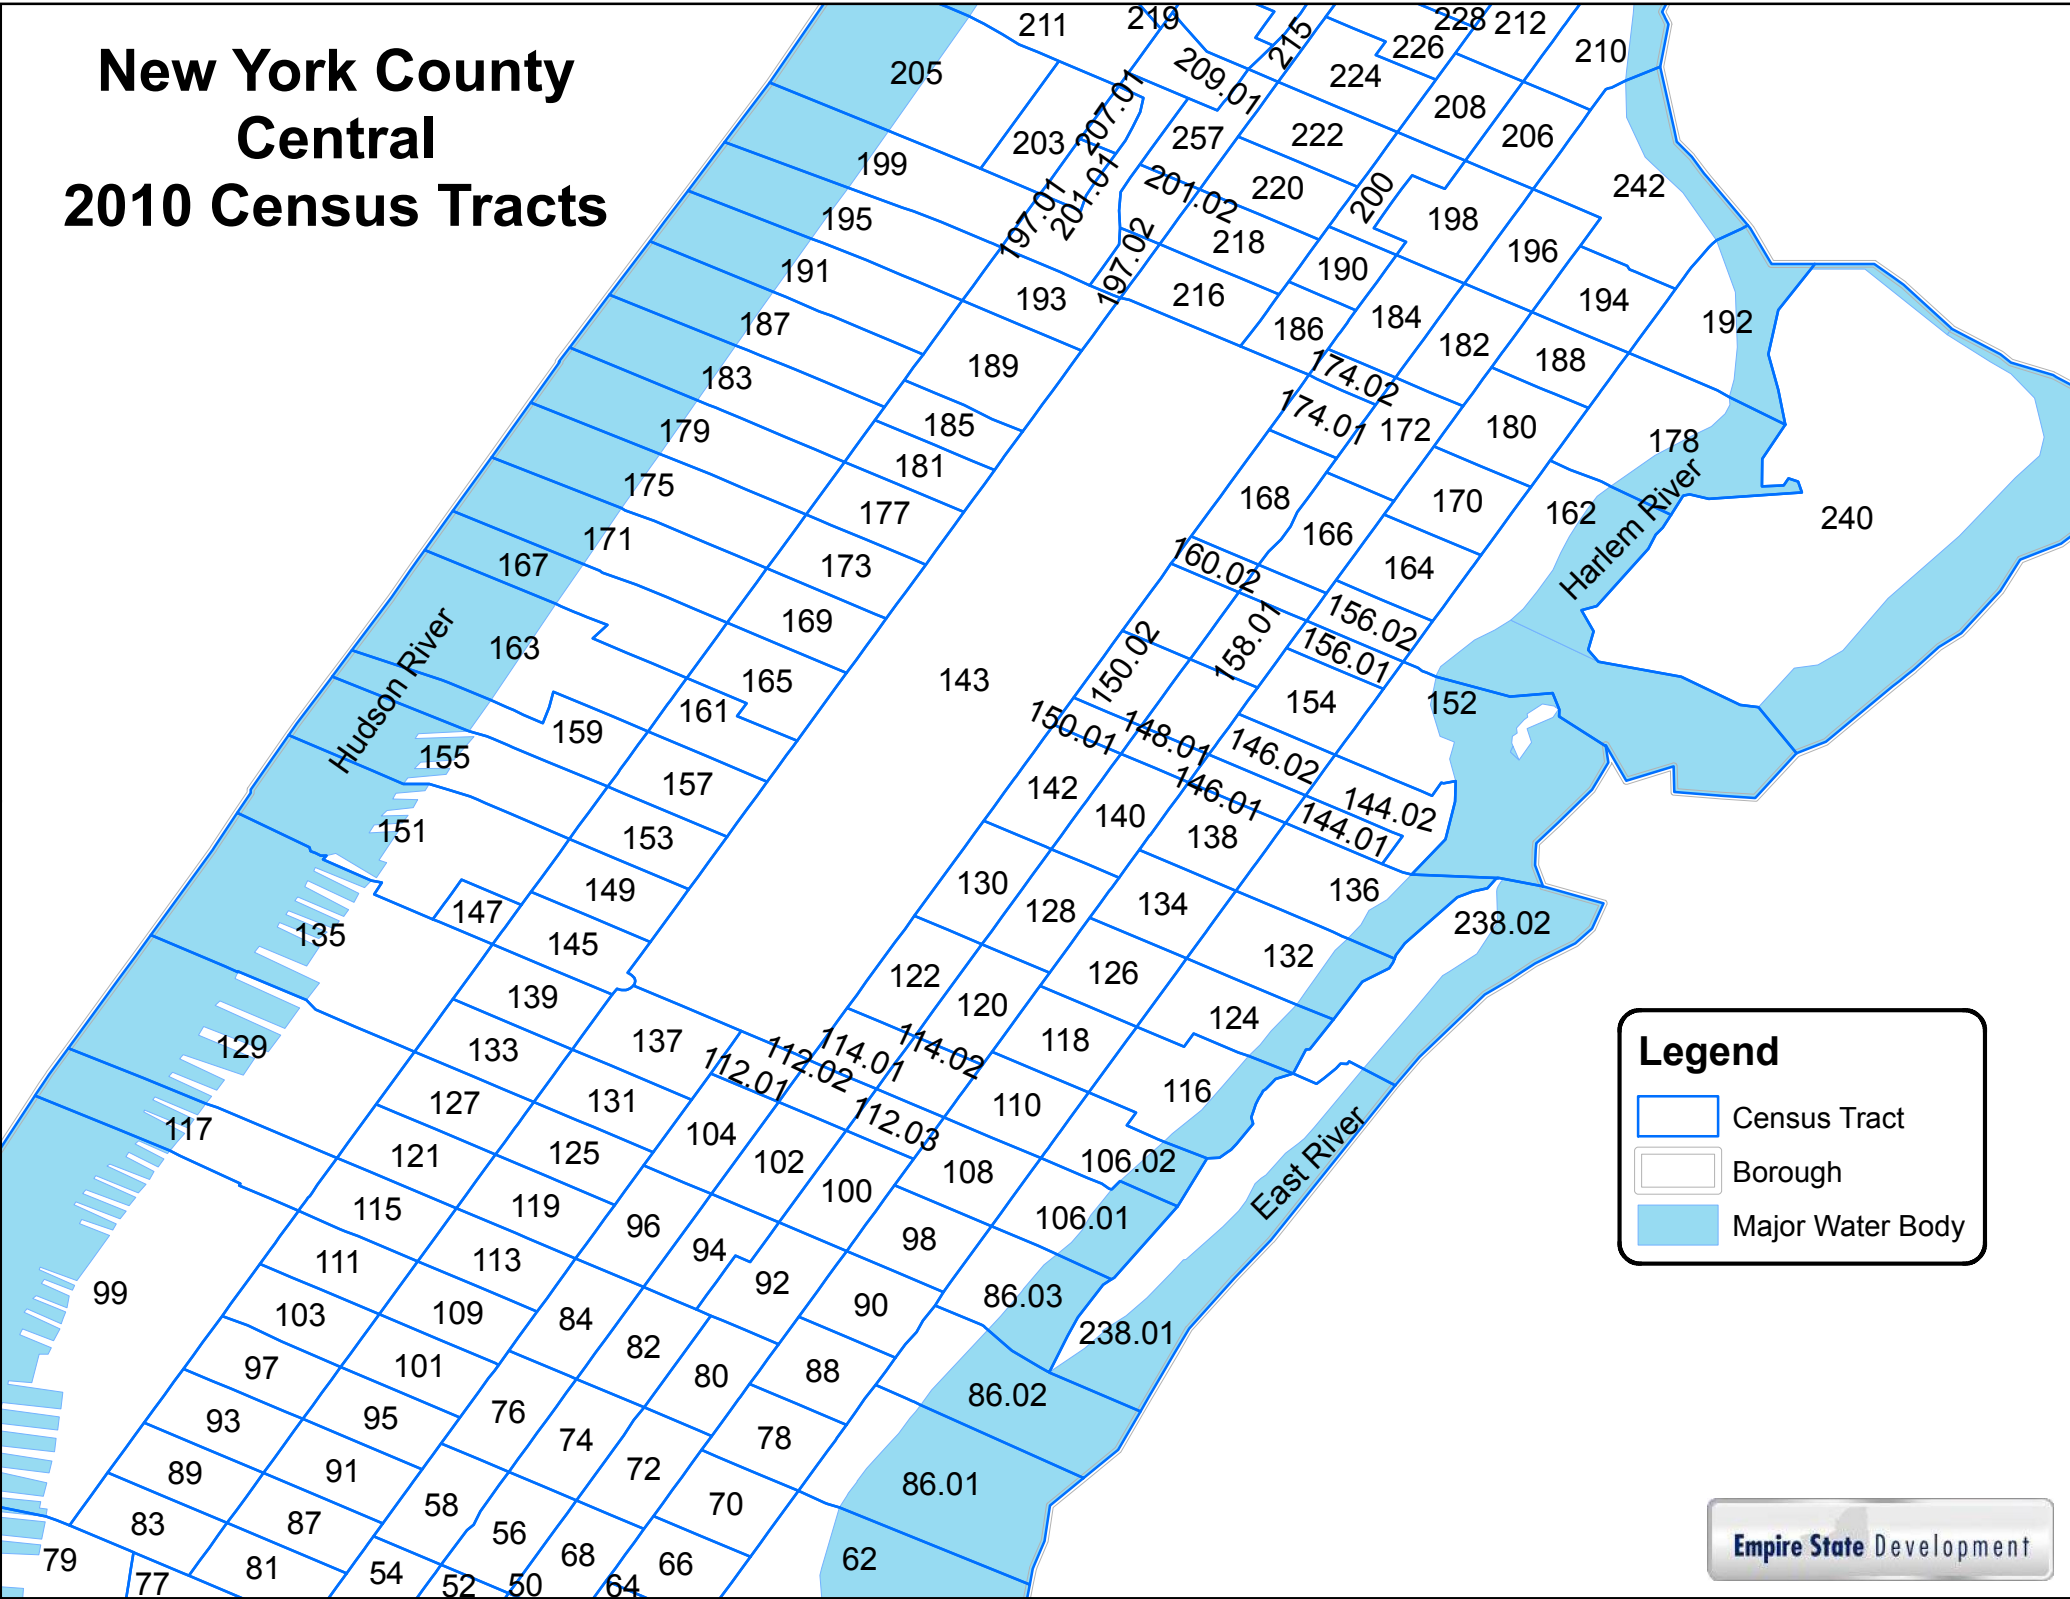

# New York County Central 2010 Census Tracts

**Legend**

- Census Tract
- Borough
- Major Water Body