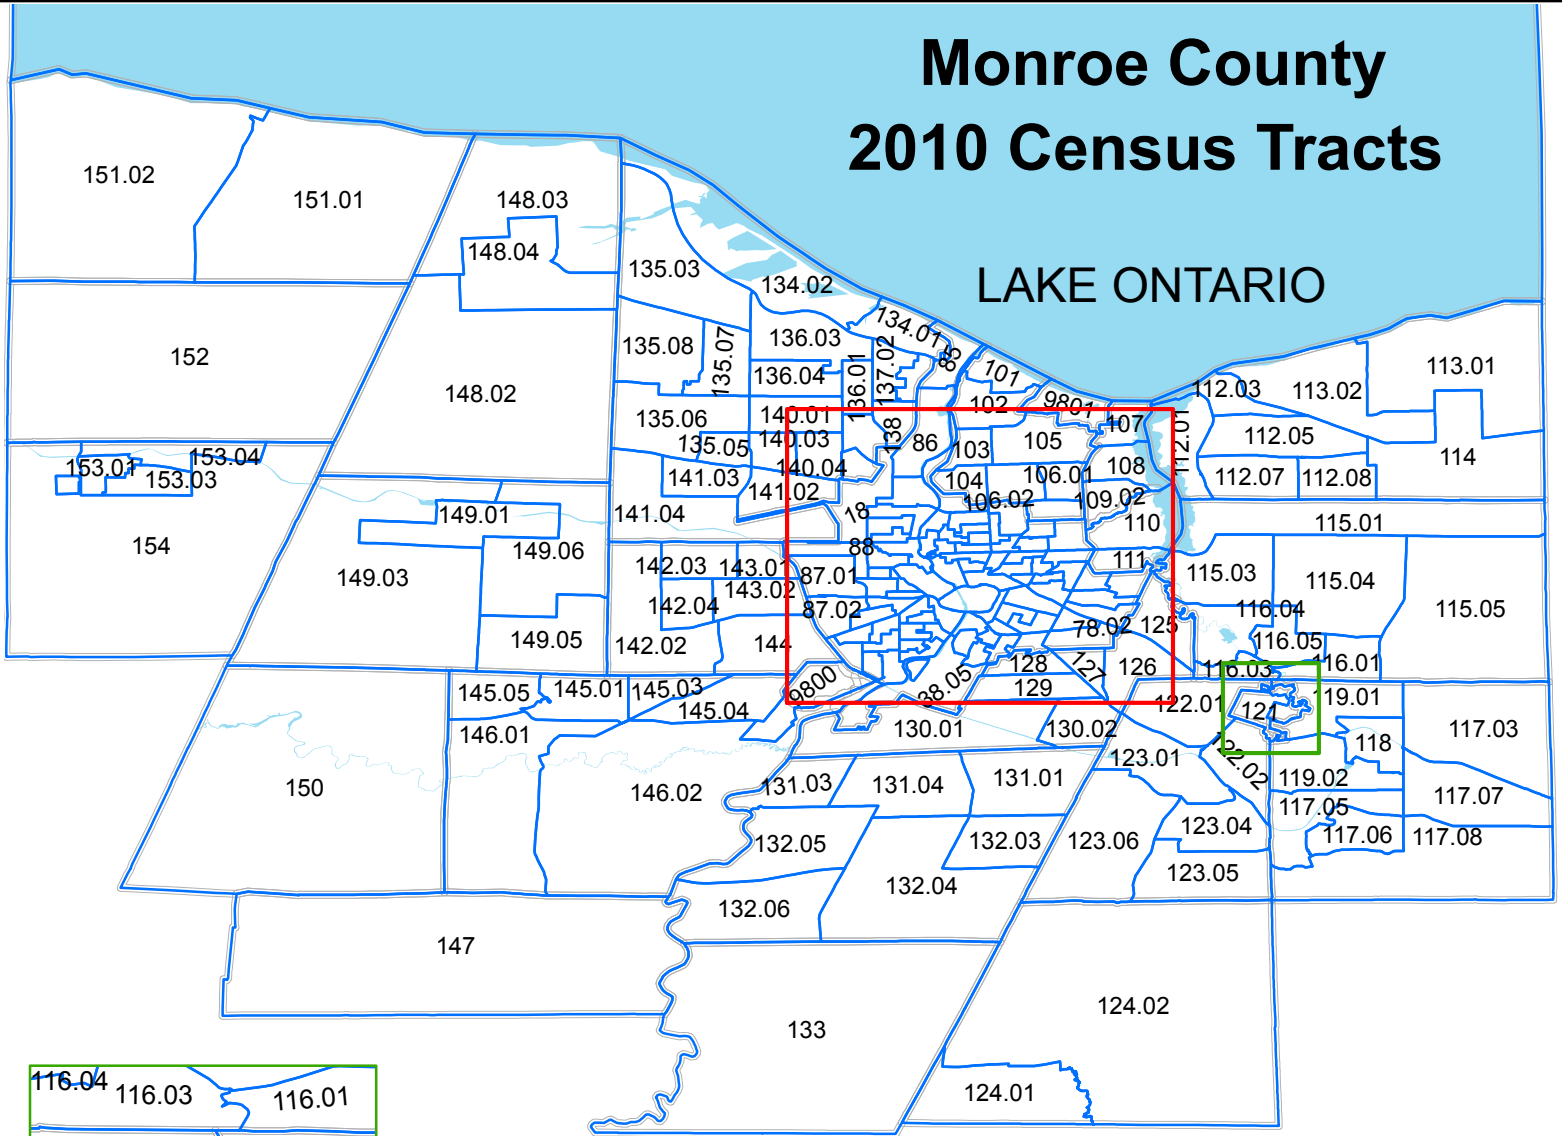

Monroe County 2010 Census Tracts

LAKE ONTARIO

Legend

-  Census Tract
-  Cities and Towns
-  Major Water Body