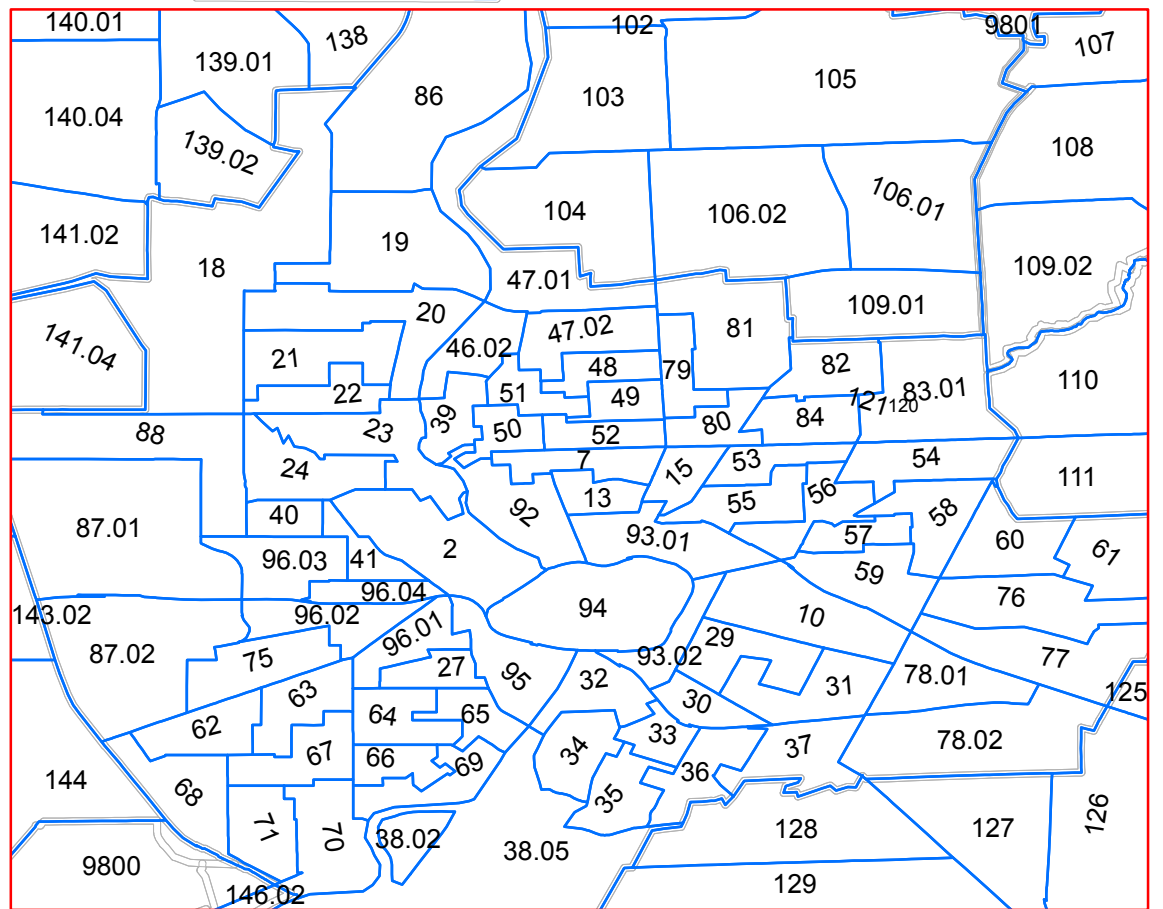

Monroe County 2010 Census Tracts

LAKE ONTARIO

Legend

-  Census Tract
-  Cities and Towns
-  Major Water Body