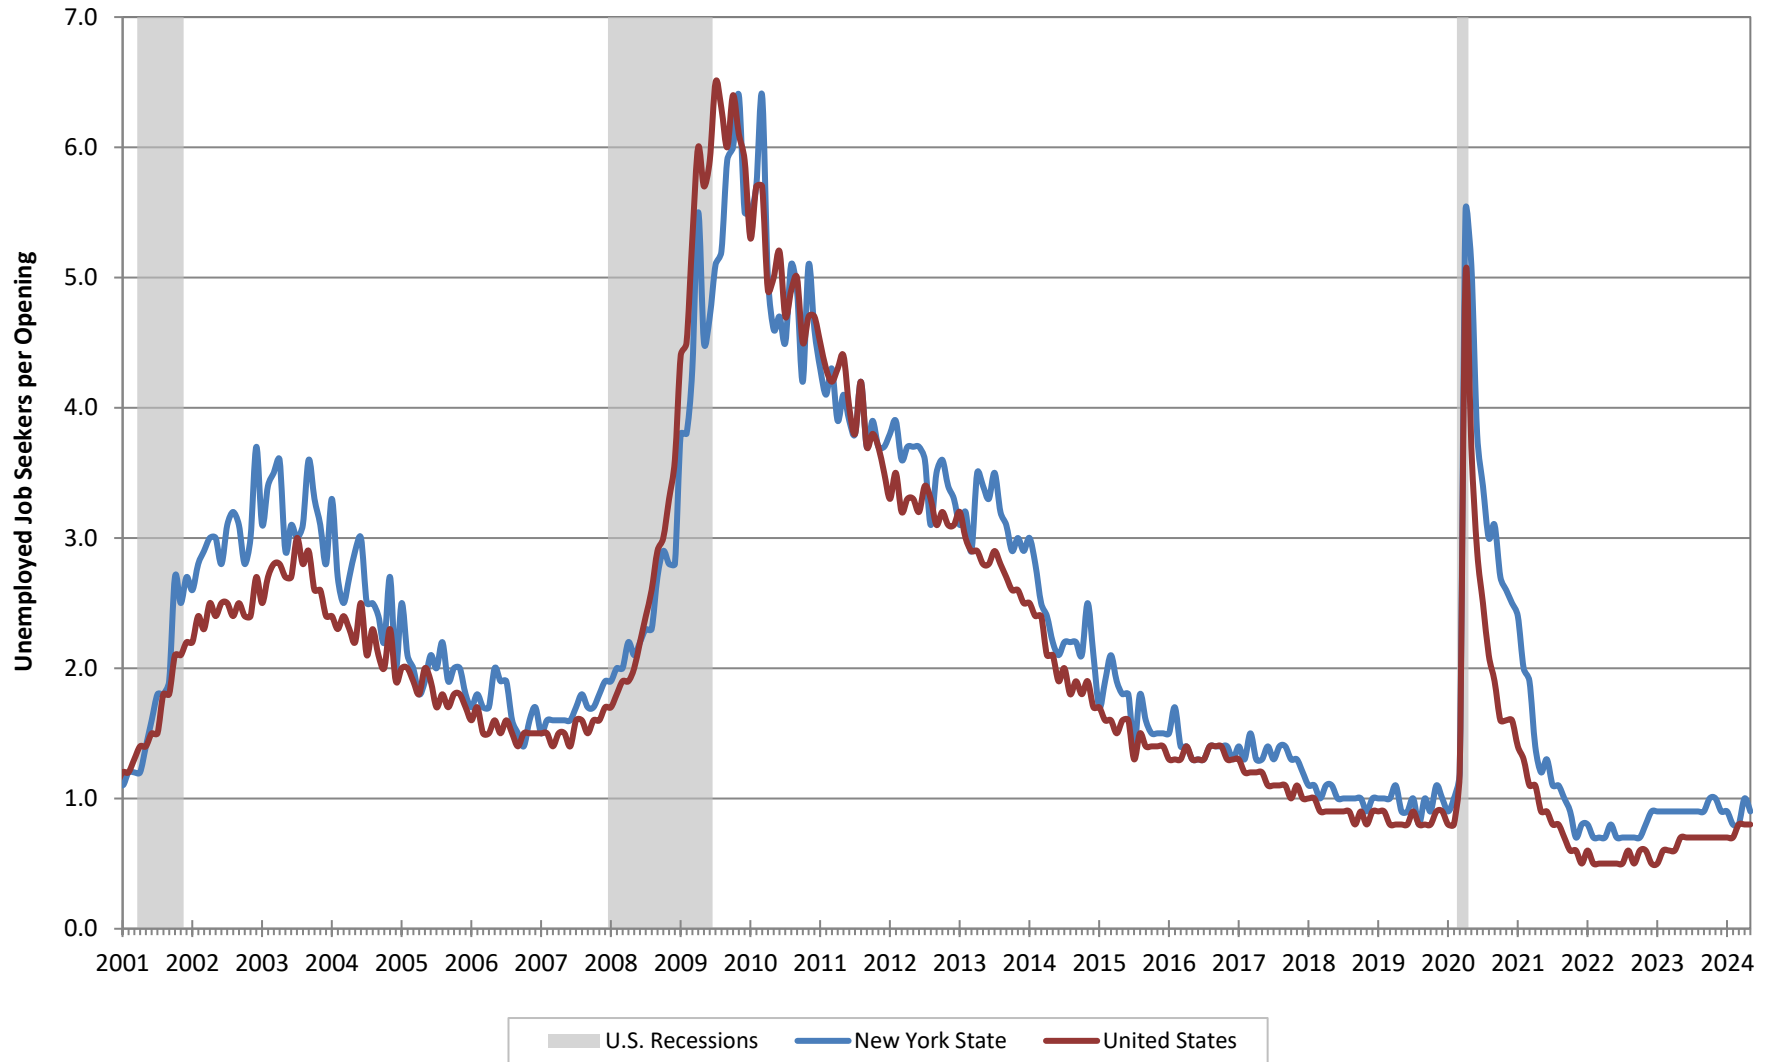

Unemployed Job Seekers per Opening New York State and United States, January 2001 - May 2024

Based on seasonally adjusted data.