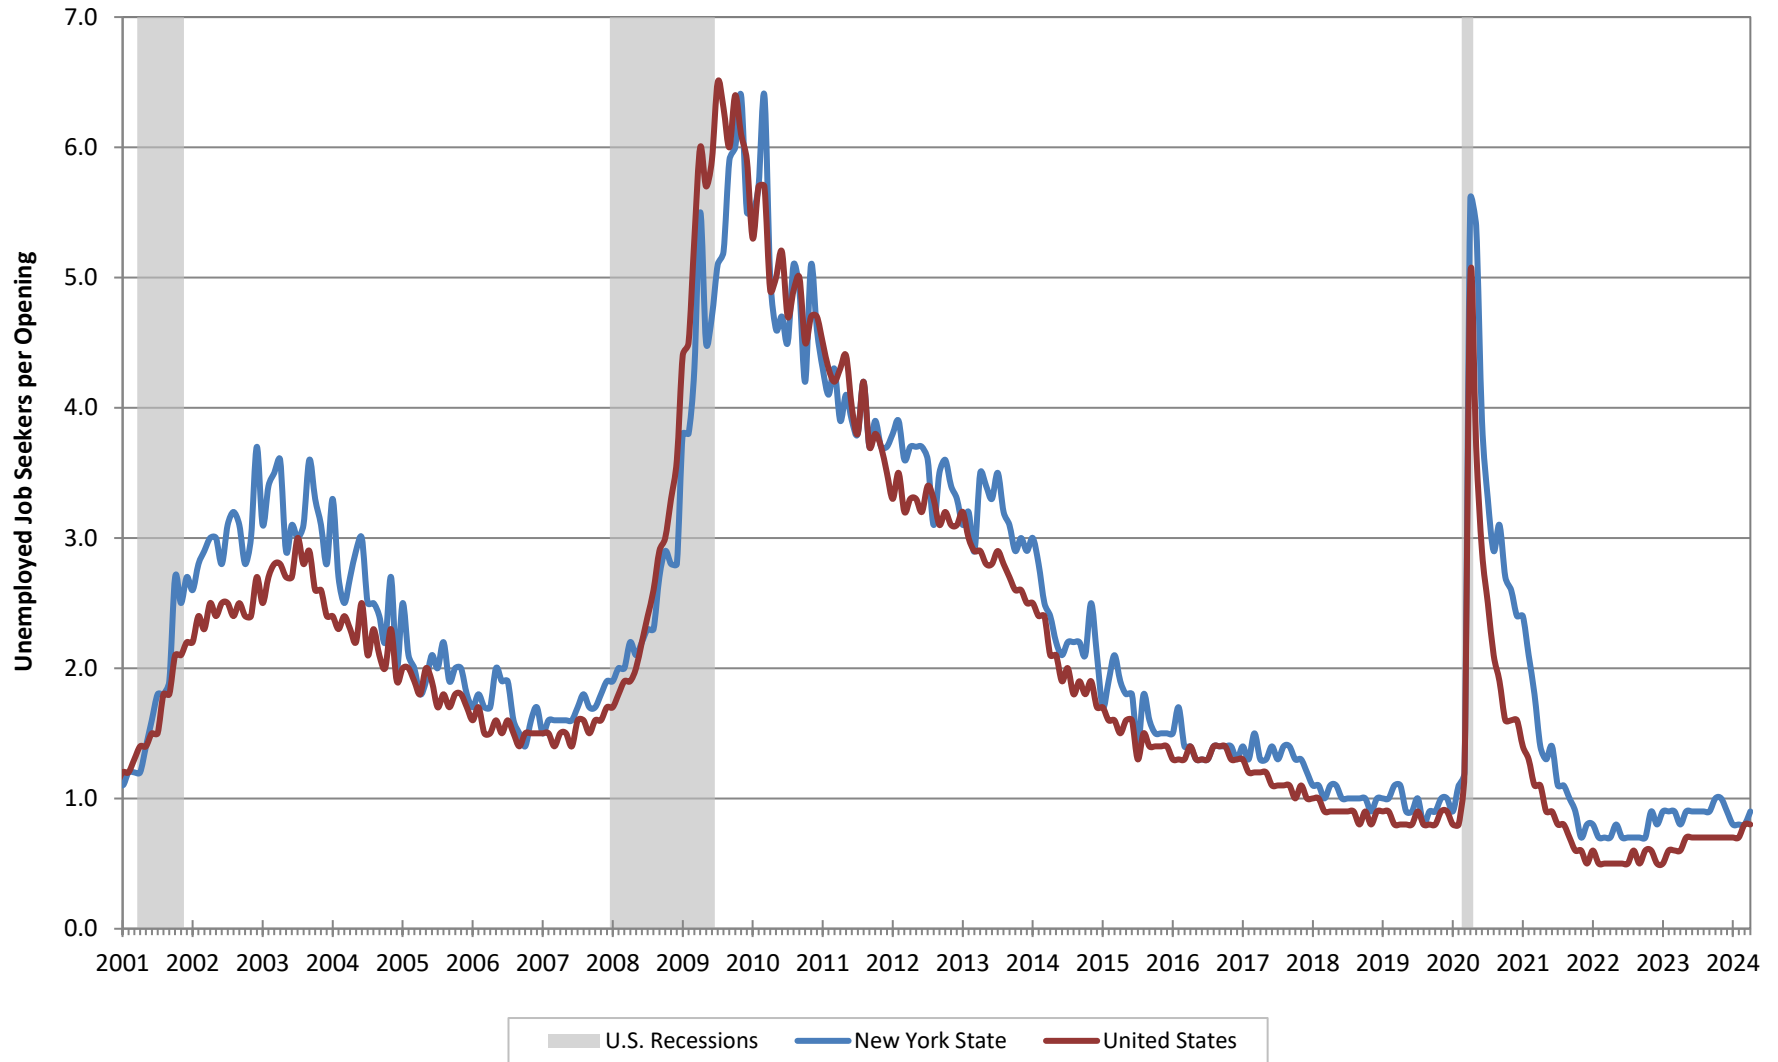

# Unemployed Job Seekers per Opening New York State and United States, January 2001 - April 2024

Based on seasonally adjusted data.