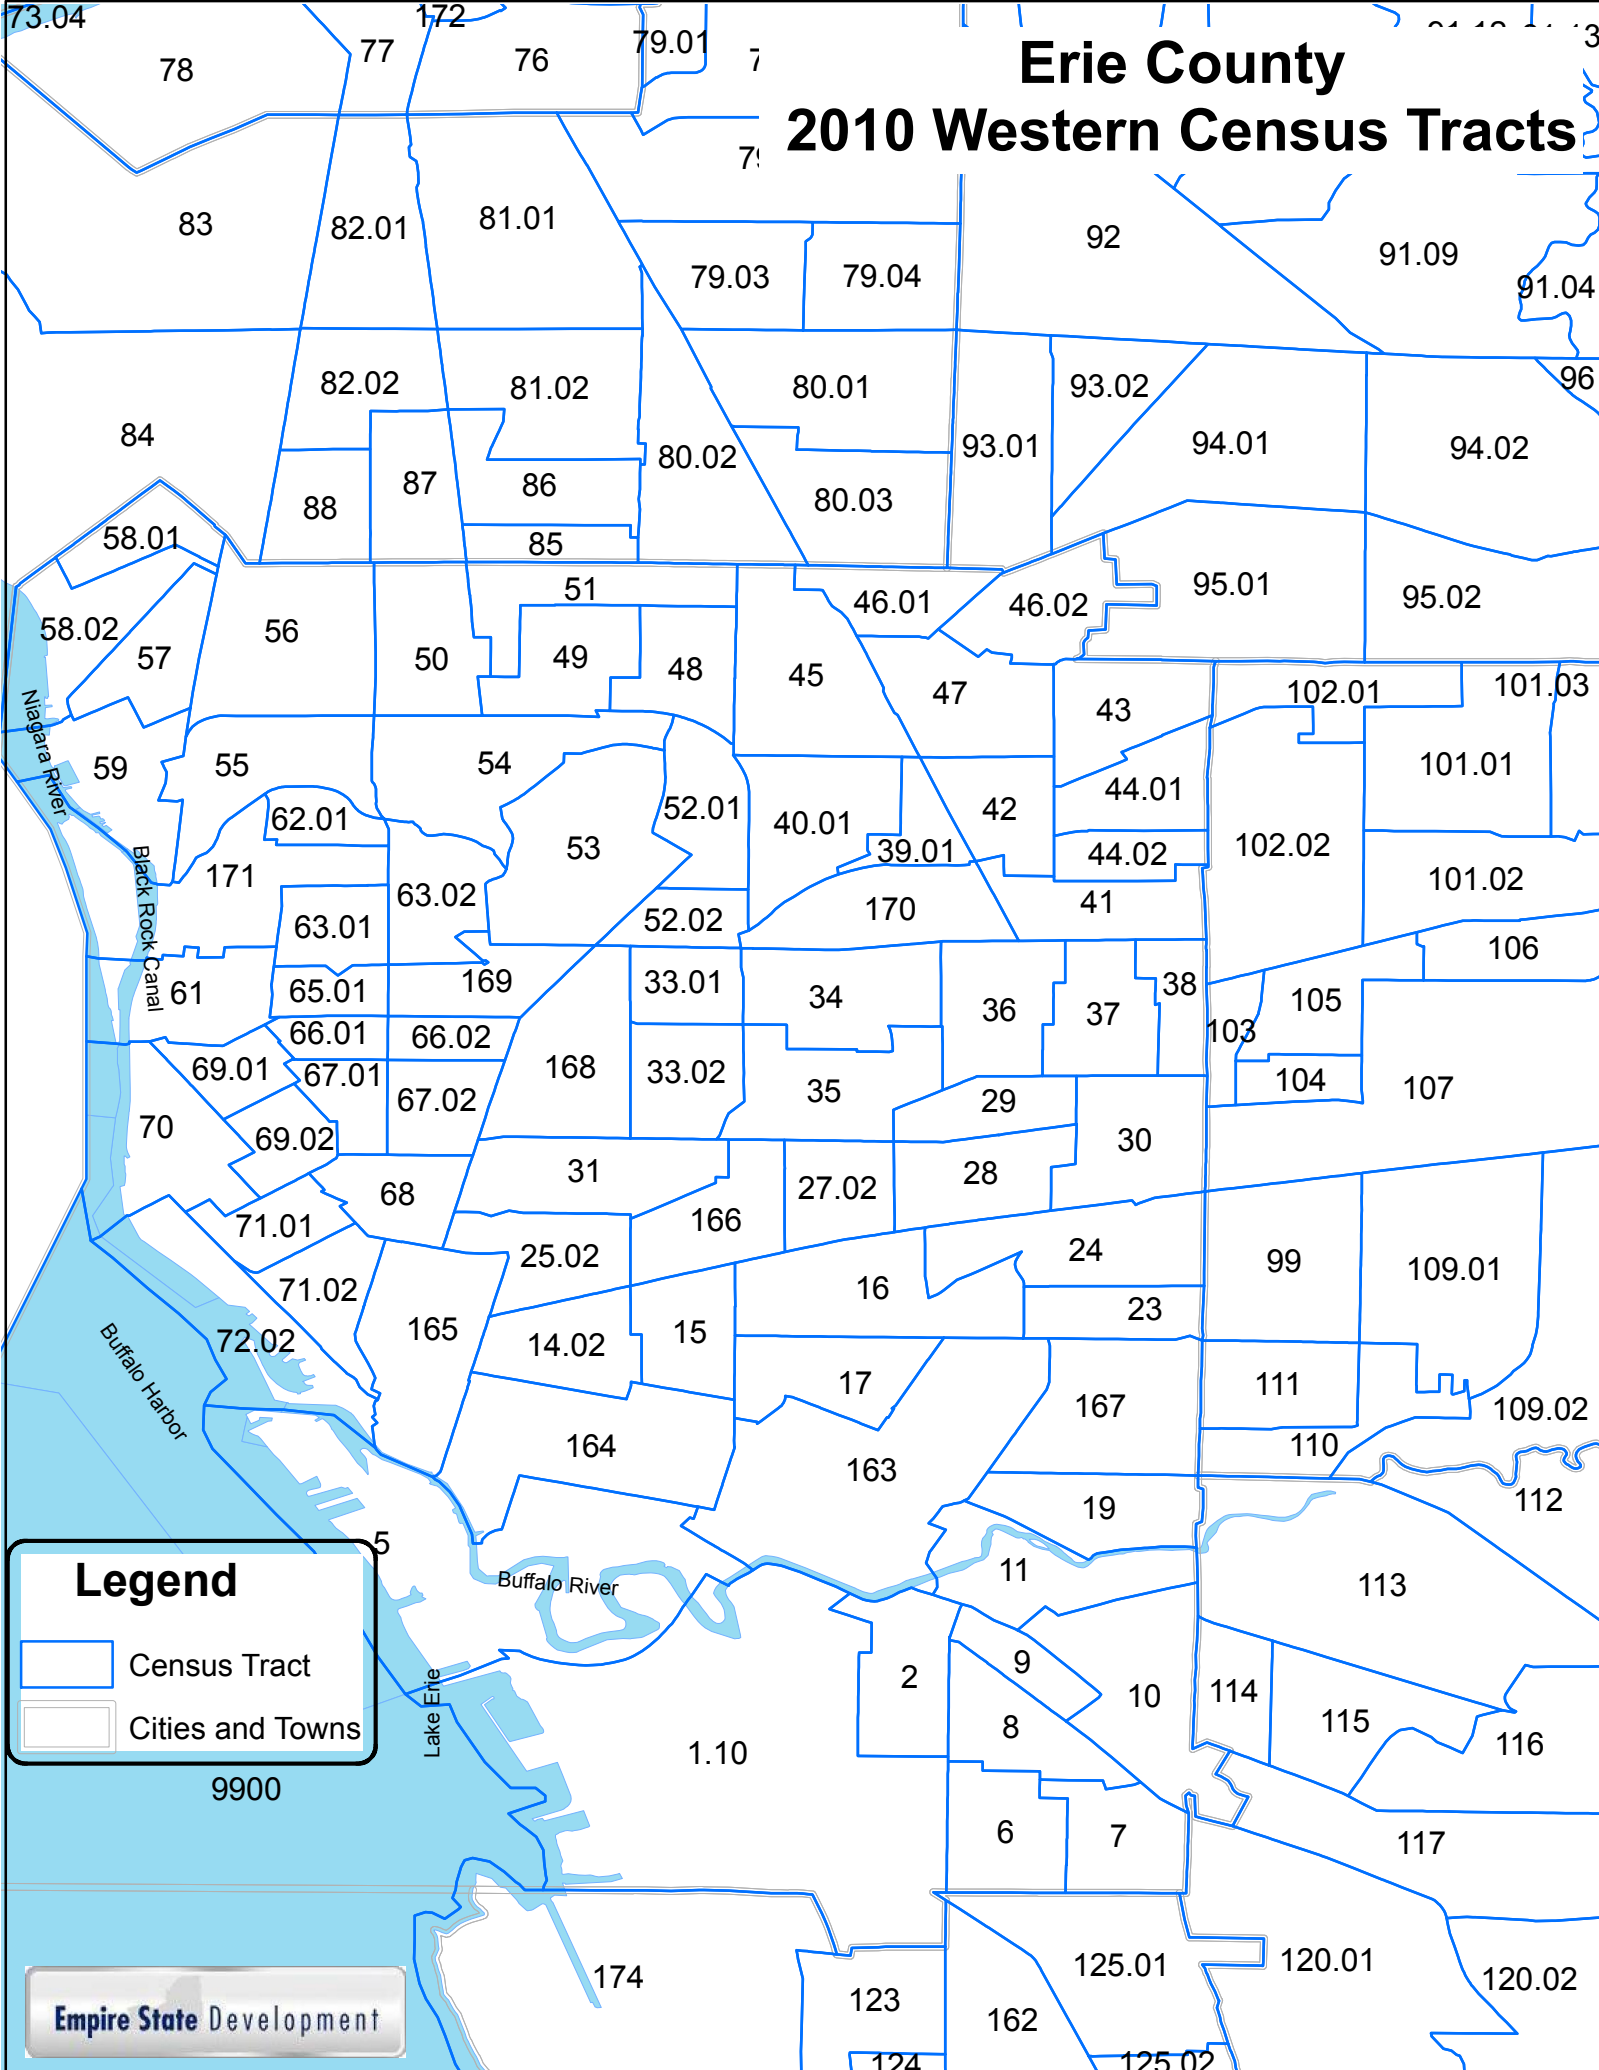

Erie County 2010 Western Census Tracts

Legend

- Census Tract
- Cities and Towns