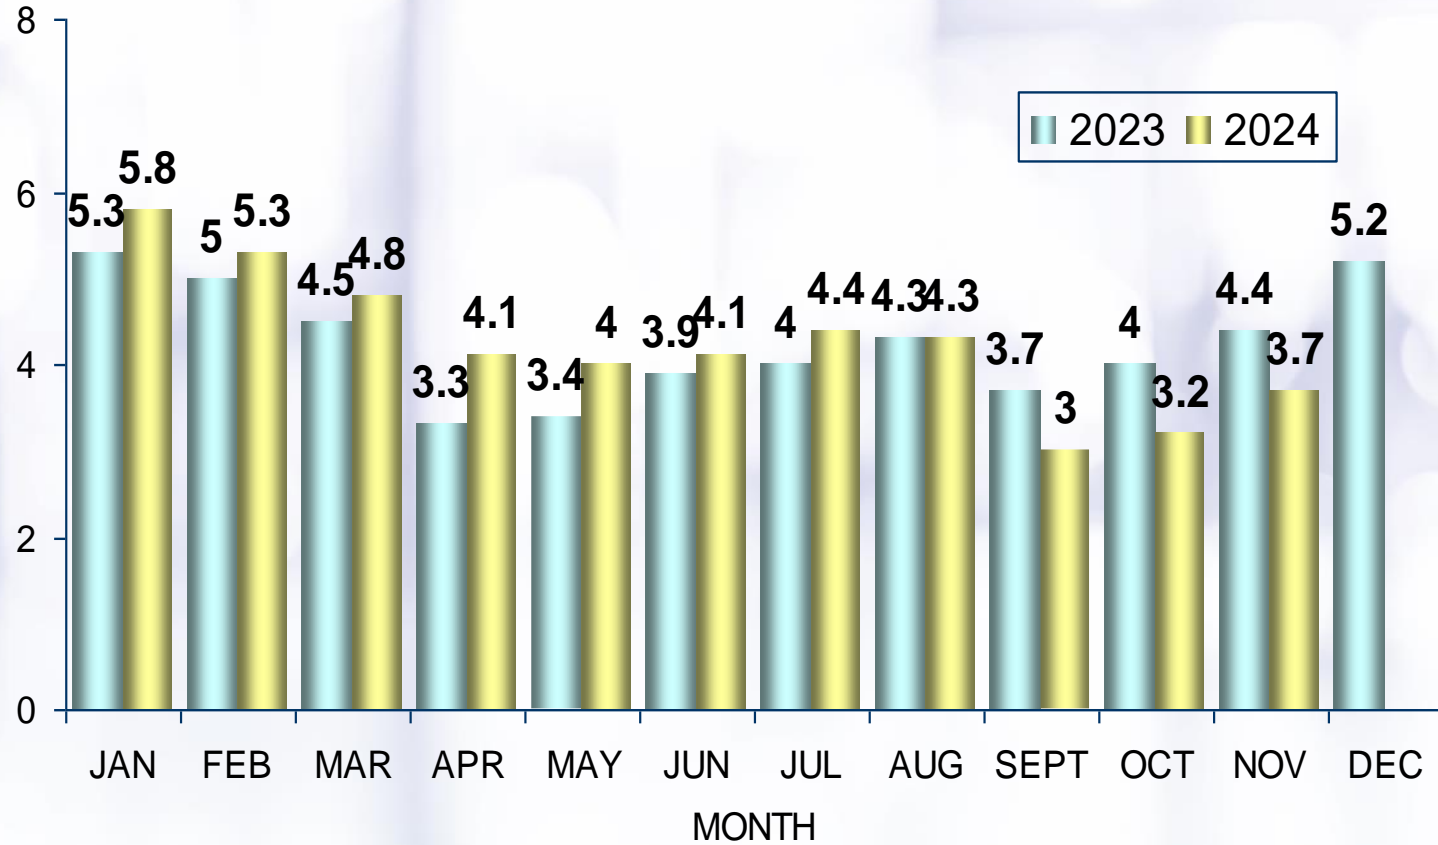

WE ARE YOUR DOL

NEW YORK
STATE OF
OPPORTUNITY.

**Department
of Labor**

CORTLAND COUNTY JOB TRENDS

Jobs Gained or Lost, November 2024 vs. November 2023

Unemployment Rates, 2023 - 2024

PERCENT

Employment by Industry, 1st Quarter 2024

Source: QCEW

Average Weekly Earnings by Industry, 1st Quarter 2024

Source: QCEW

Employment by Size Class, 2nd Quarter 2021 vs. 2nd Quarter 2024

Source: QCEW

Median Size of Establishments, 2nd Quarter 2024

AREA	MEDIAN SIZE OF ESTABLISHMENTS
Cayuga County	5
Cortland County	6
Madison County	4
Onondaga County	5
Oswego County	4
NEW YORK STATE	3

Source: QCEW

Population Trends

AREA	April 1, 2020 Population Census	2010 - 2020 Census Change	% CHANGE
Cayuga County	76,248	-3,778	-4.7%
Cortland County	46,809	-2,527	-5.1%
Madison County	68,016	-5,426	-7.4%
Onondaga County	476,516	9,490	2.0%
Oswego County	117,525	-4,584	-3.7%