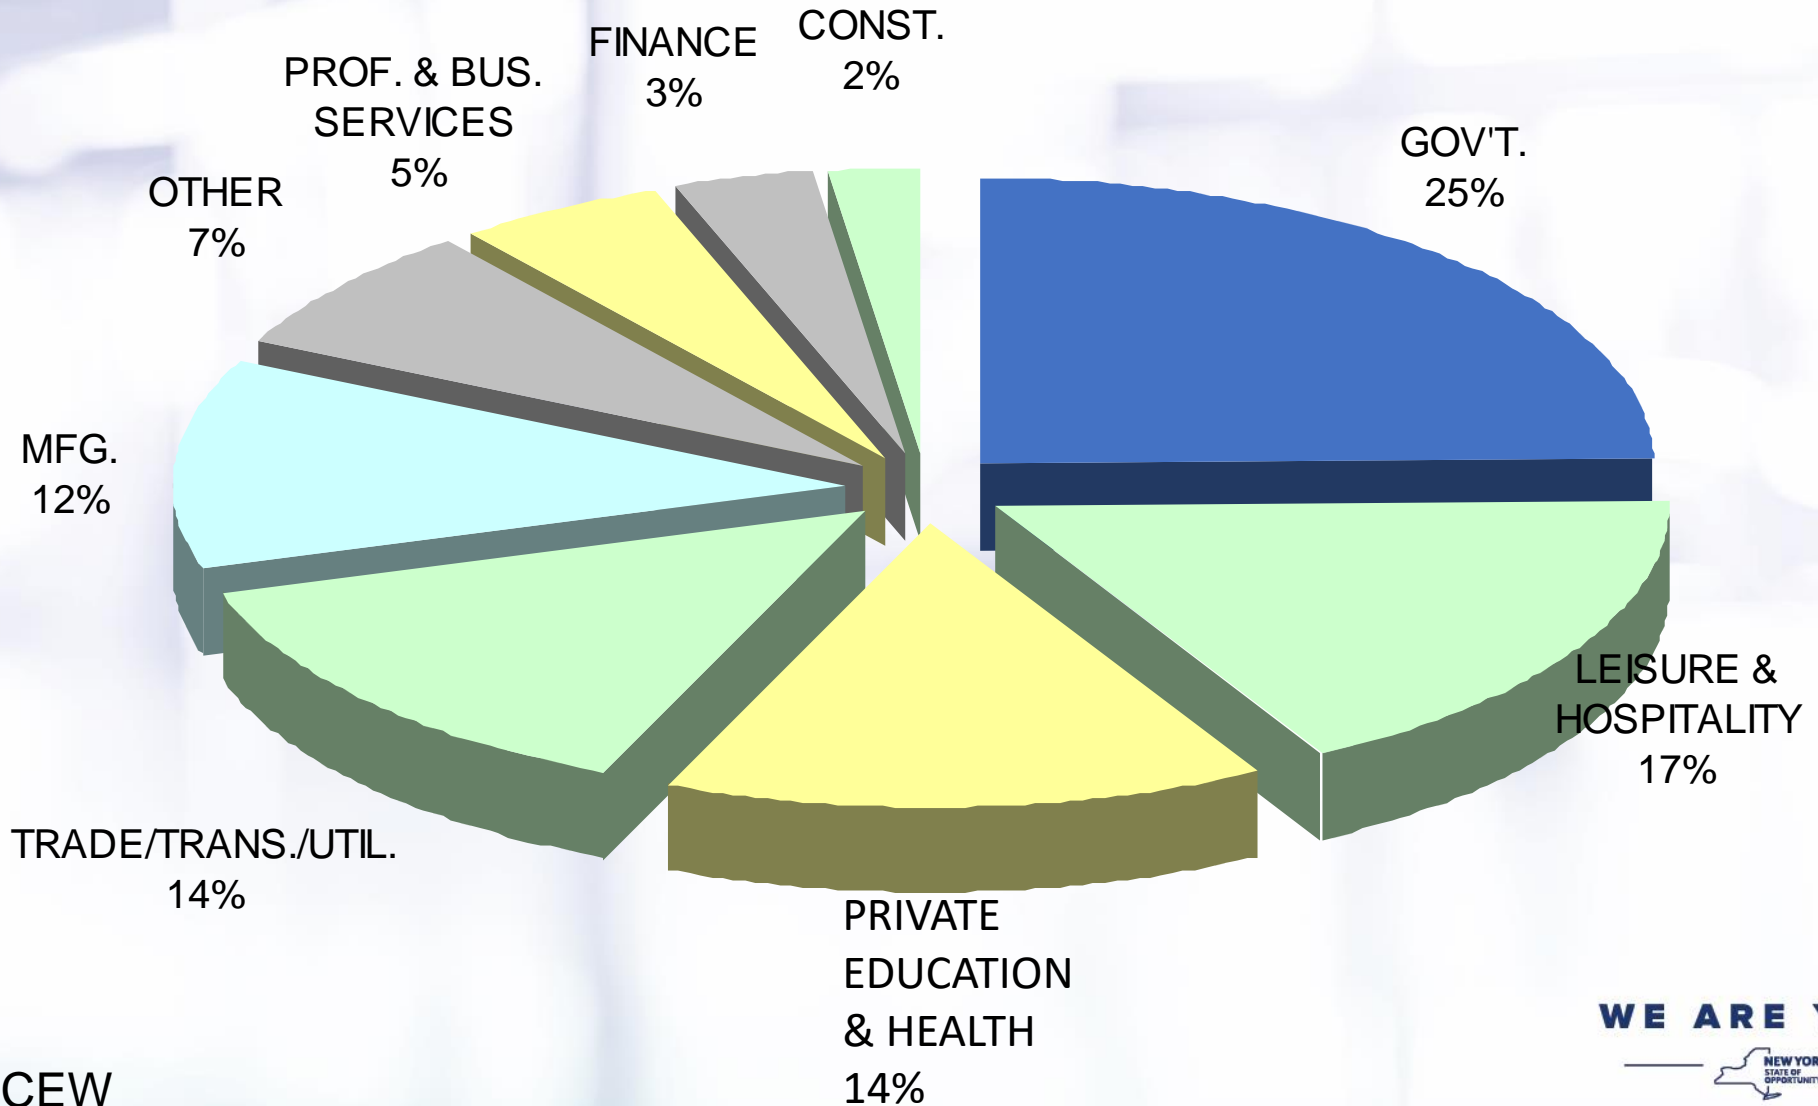

Source: QCEW

Average Weekly Earnings by Industry, 1st Quarter 2024

Source: QCEW

Employment by Size Class, 2nd Quarter 2021 vs. 2nd Quarter 2024

Source: QCEW

Median Size of Establishments, 2nd Quarter 2024

AREA	MEDIAN SIZE OF ESTABLISHMENTS
Cayuga County	5
Cortland County	6
Madison County	4
Onondaga County	5
Oswego County	4
NEW YORK STATE	3

Source: QCEW

Population Trends

AREA	April 1, 2020 Population Census	2010 - 2020 Census Change	% CHANGE
Cayuga County	76,248	-3,778	-4.7%
Cortland County	46,809	-2,527	-5.1%
Madison County	68,016	-5,426	-7.4%
Onondaga County	476,516	9,490	2.0%
Oswego County	117,525	-4,584	-3.7%

SOURCE: U.S. Census Bureau

Top 12 Growth Industries, 2nd Quarter 2024 vs. 2nd Quarter 2023

Industry	Average Annual Pay
Amusements, Gambling & Recreation	\$19,149
Food Mfg.	\$62,909
Nursing & Residential Care Facilities	\$54,749
Fabricated Metal Product Mfg.	\$58,644
Executive, Legislative & General Gov't.	\$52,721
Ambulatory Health Care Services	\$83,001
Real Estate	\$45,664
Specialty Trade Contractors	\$63,607
Membership Associations & Organizations	\$29,822
Beverage & Tobacco Product Mfg.	\$21,680
Animal Production & Aquaculture	\$45,061
Food Services & Drinking Places	\$24,215