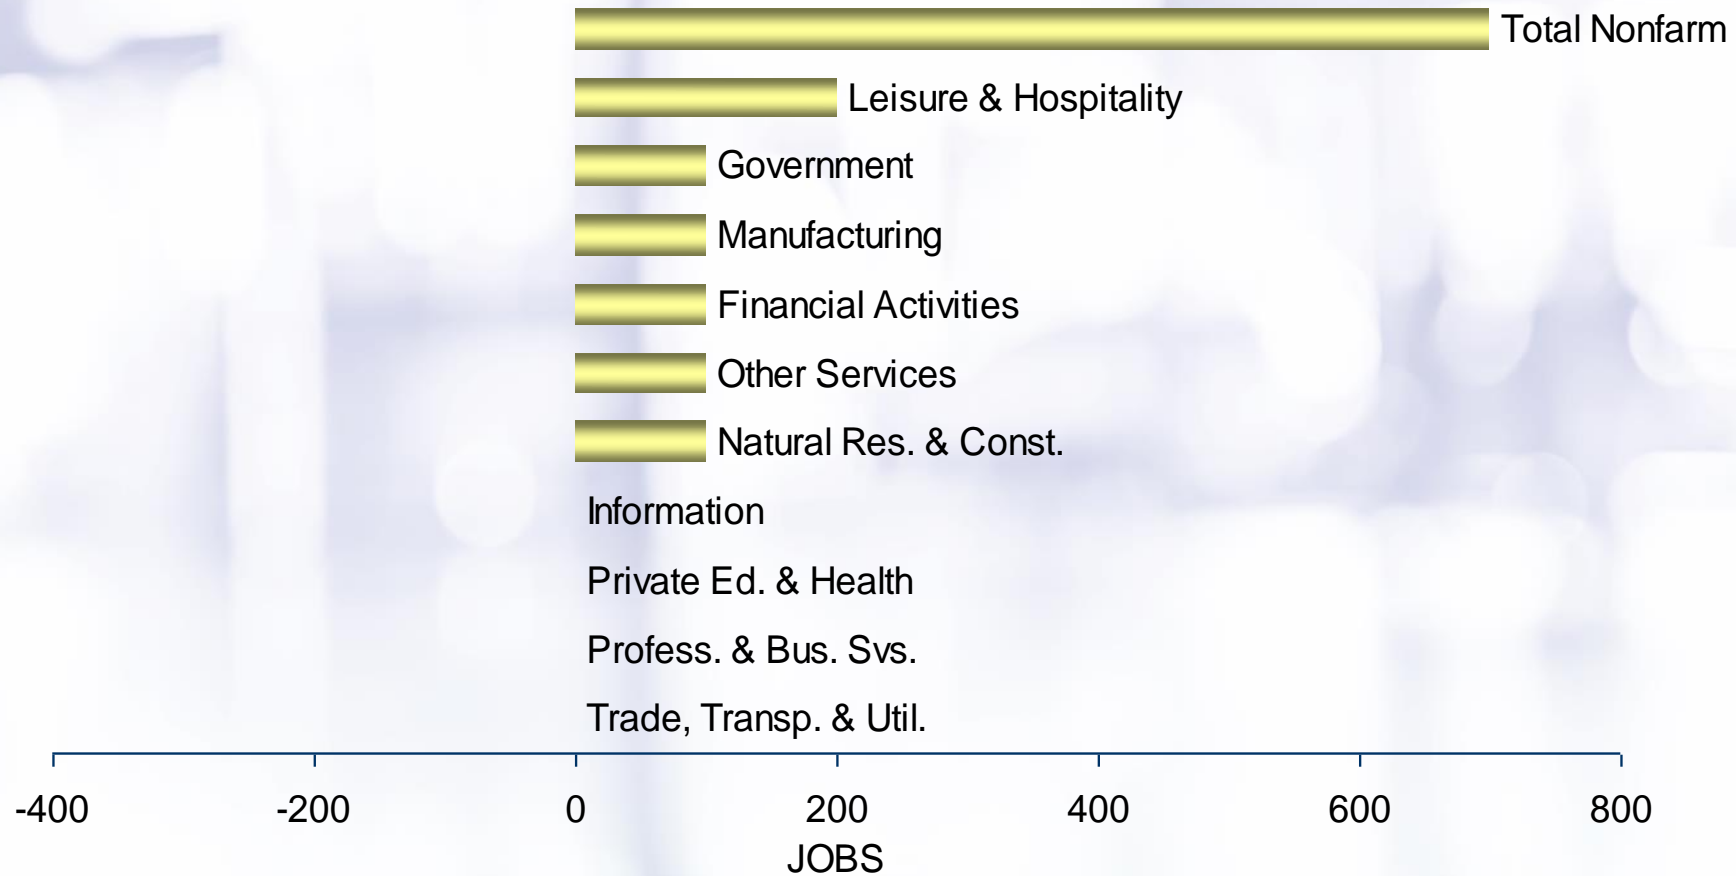

Jobs Gained or Lost, November 2024 vs. November 2023