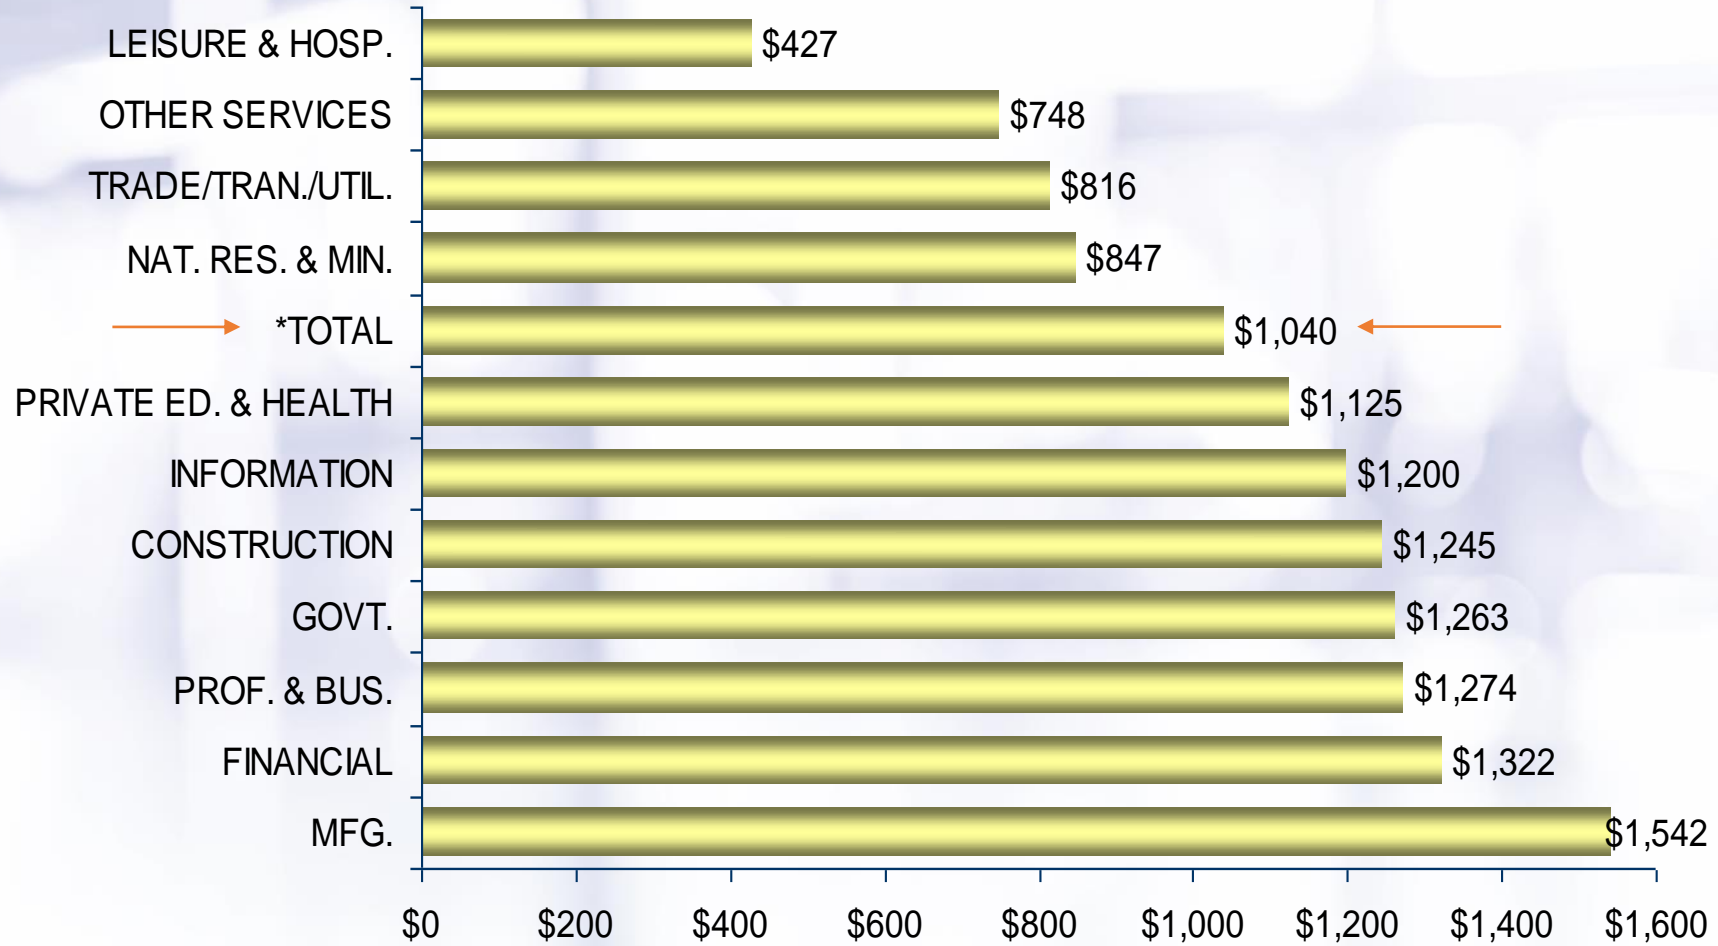

Source: QCEW

Average Weekly Earnings by Industry, 1st Quarter 2024

Source: QCEW

Employment by Size Class, 2nd Quarter 2021 vs. 2nd Quarter 2024

Source: QCEW

Median Size of Establishments, 2nd Quarter 2024

AREA	MEDIAN SIZE OF ESTABLISHMENTS
Cayuga County	5
Cortland County	6
Madison County	4
Onondaga County	5
Oswego County	4
NEW YORK STATE	3

Source: QCEW

Population Trends

AREA	April 1, 2020 Population Census	2010 - 2020 Census Change	% CHANGE
Cayuga County	76,248	-3,778	-4.7%
Cortland County	46,809	-2,527	-5.1%
Madison County	68,016	-5,426	-7.4%
Onondaga County	476,516	9,490	2.0%
Oswego County	117,525	-4,584	-3.7%

SOURCE: U.S. Census Bureau

Top 12 Growth Industries, 2nd Quarter 2024 vs. 2nd Quarter 2023

Industry	Average Annual Pay
Amusements, Gambling & Recreation	\$19,149
Food Mfg.	\$62,909
Nursing & Residential Care Facilities	\$54,749
Fabricated Metal Product Mfg.	\$58,644
Executive, Legislative & General Gov't.	\$52,721
Ambulatory Health Care Services	\$83,001
Real Estate	\$45,664
Specialty Trade Contractors	\$63,607
Membership Associations & Organizations	\$29,822
Beverage & Tobacco Product Mfg.	\$21,680
Animal Production & Aquaculture	\$45,061
Food Services & Drinking Places	\$24,215