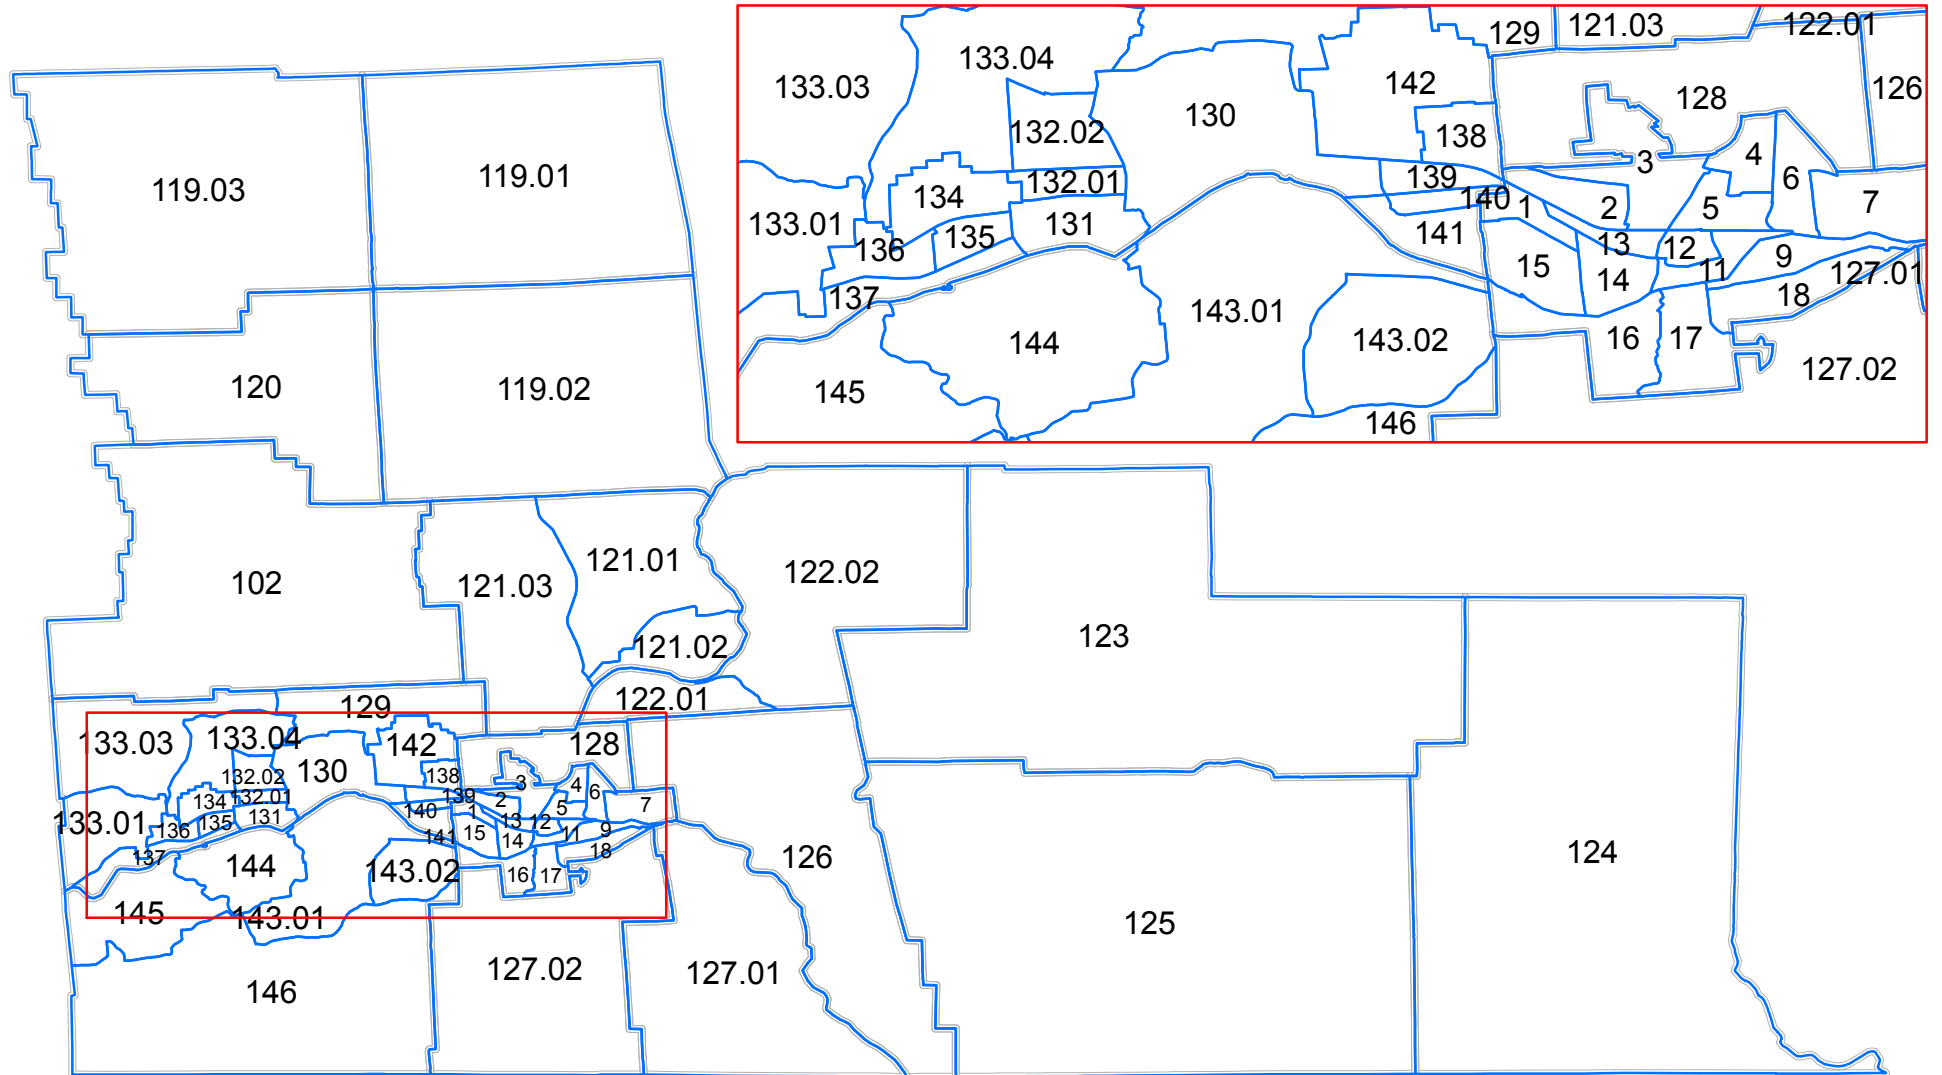

Broome County 2010 Census Tracts

Legend

-  Census Tract
-  Cities and Towns