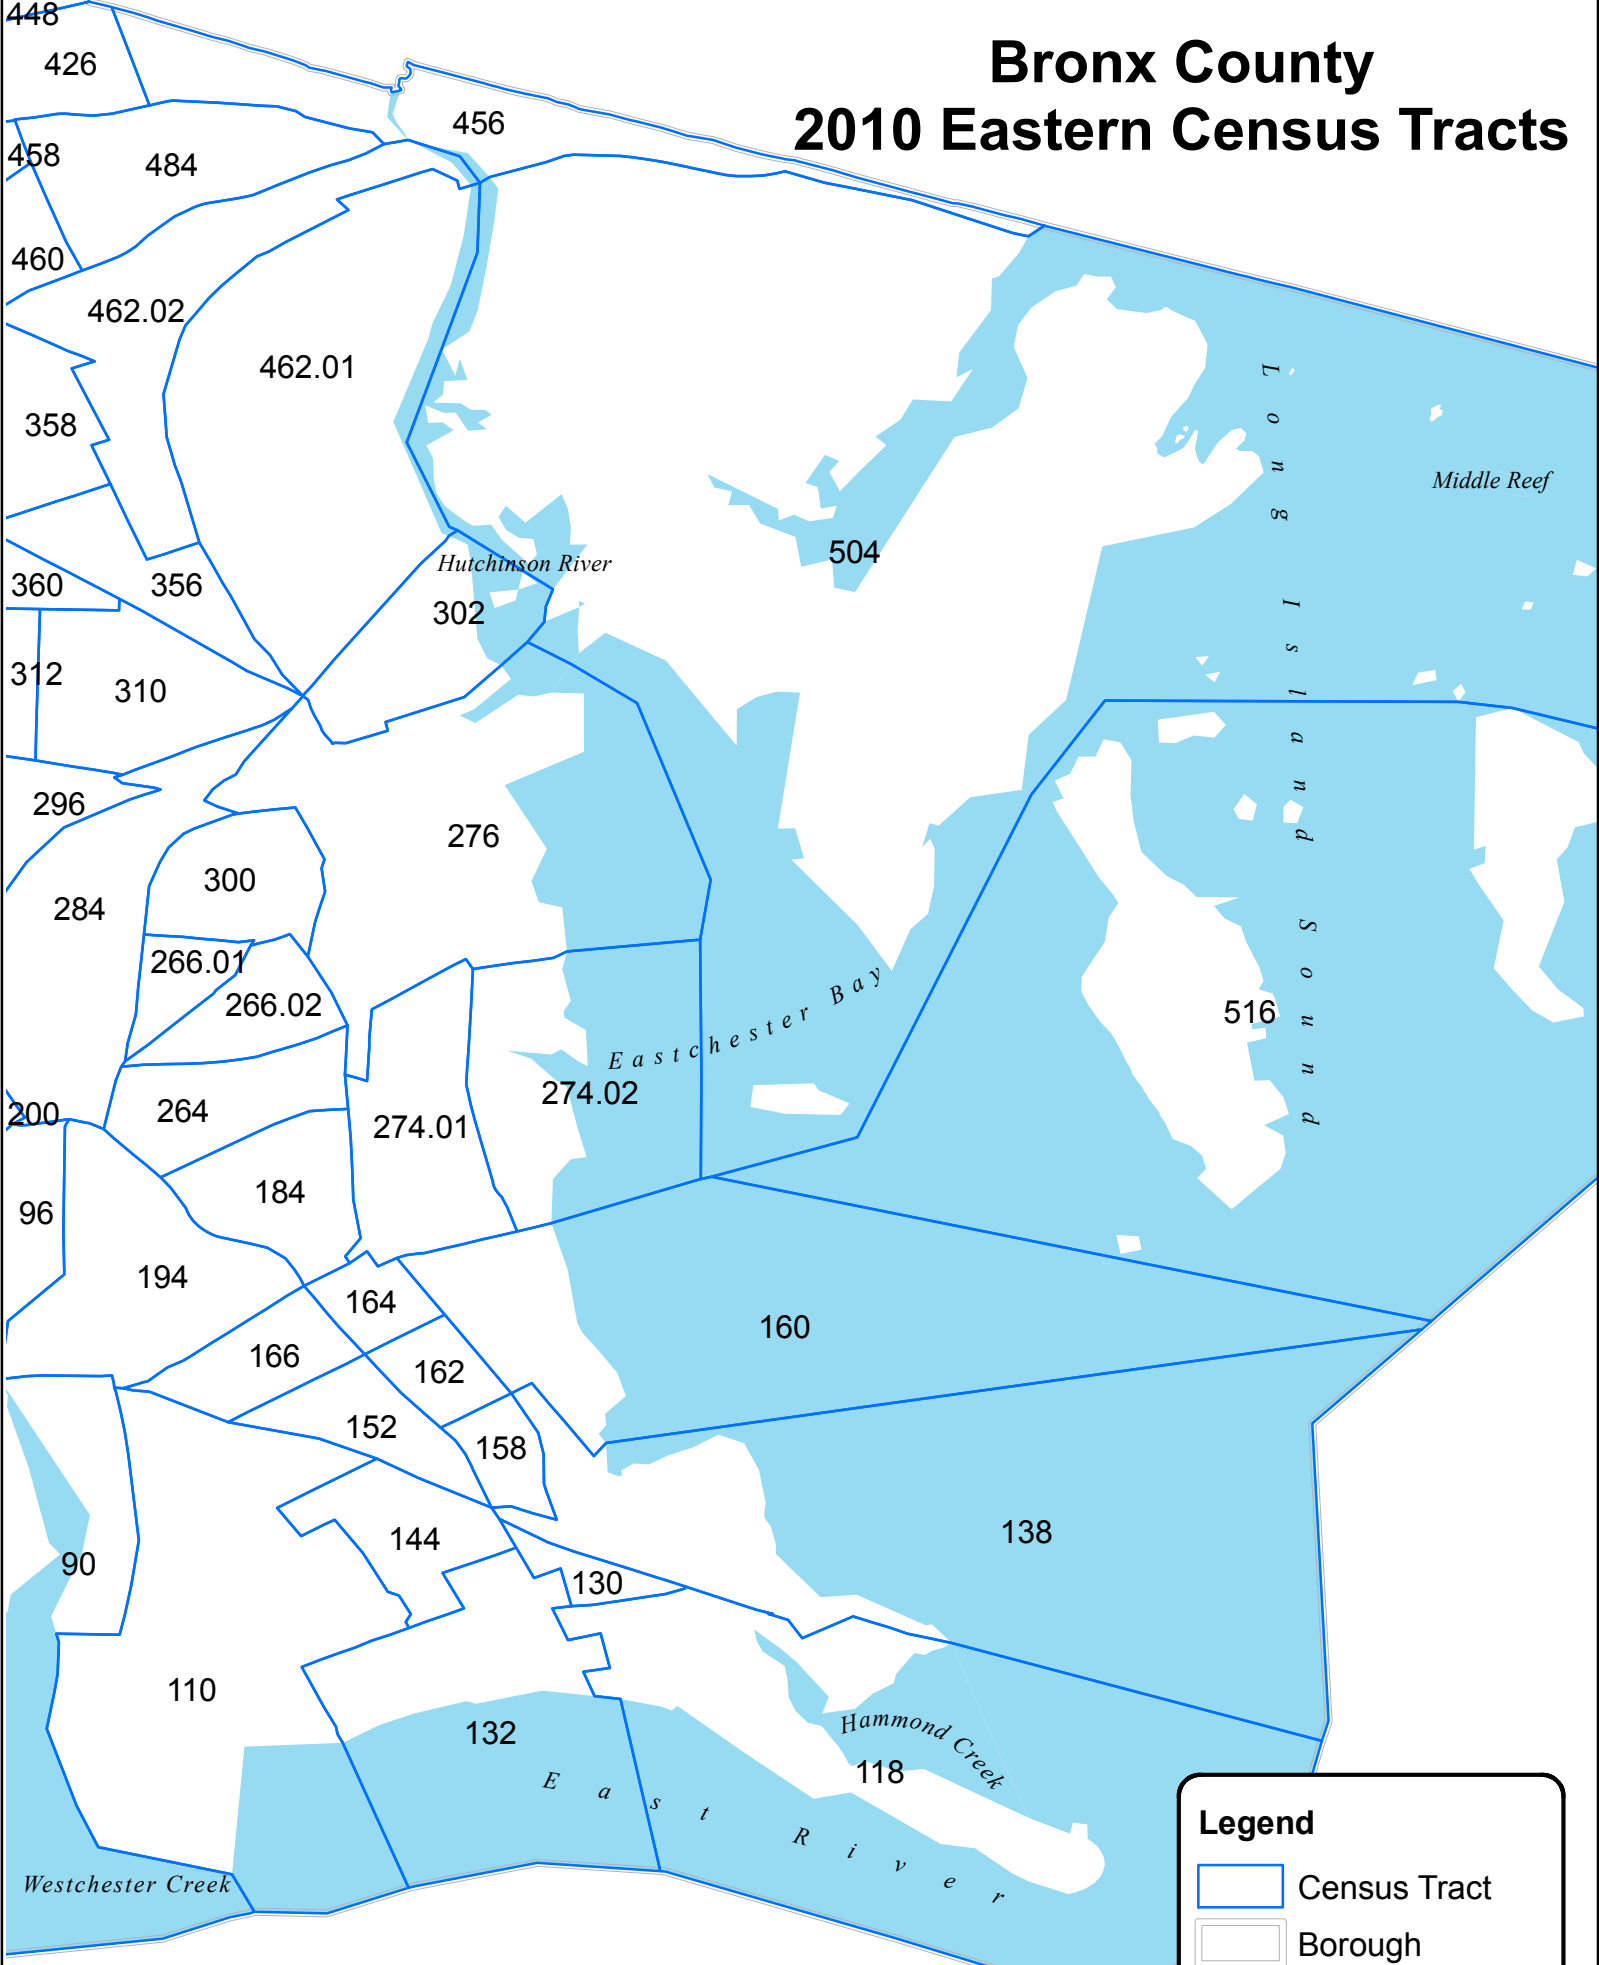

Bronx County 2010 Eastern Census Tracts

Legend

- Census Tract
- Borough
- Major Water Body