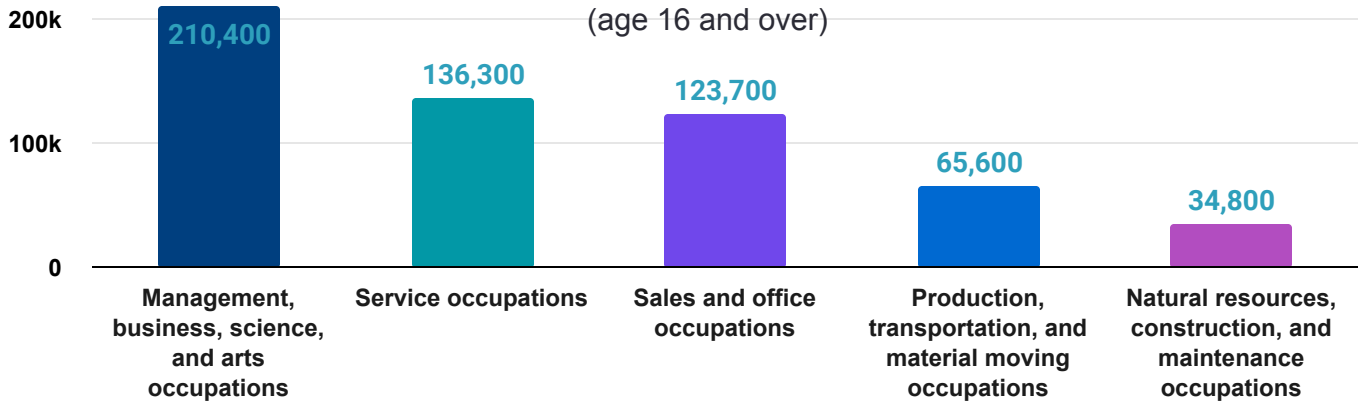

Disability Pride Month July 2024 New York State

2.5 million or 13%
with a disability in New York
in 2022

Over 460,000
age 18 to 64 in New York
with a disability were employed

Occupation Groups of Workers with a Disability New York State