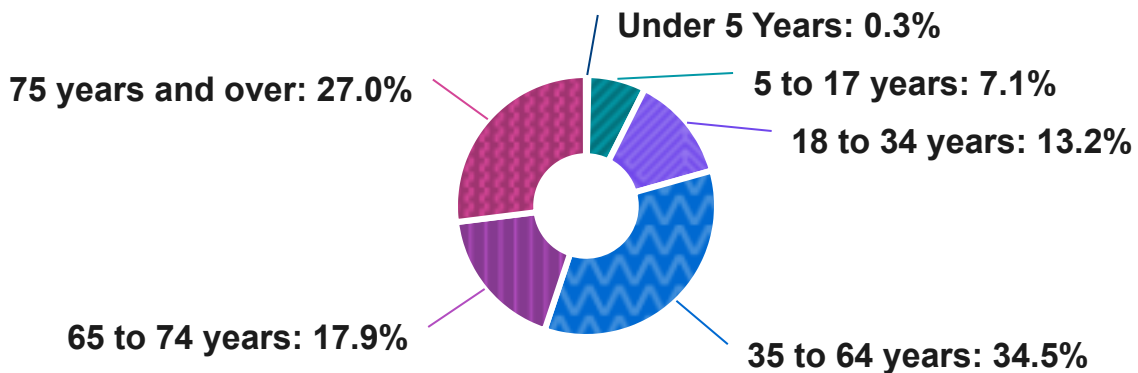

Age Distribution of Population with a Disability New York State

Source: American Community Survey 2022 1-Year Estimates Tables S1810, B18120, and S1811
Note: Statistics are for the civilian noninstitutionalized population. (most recent available as of 07/2024)